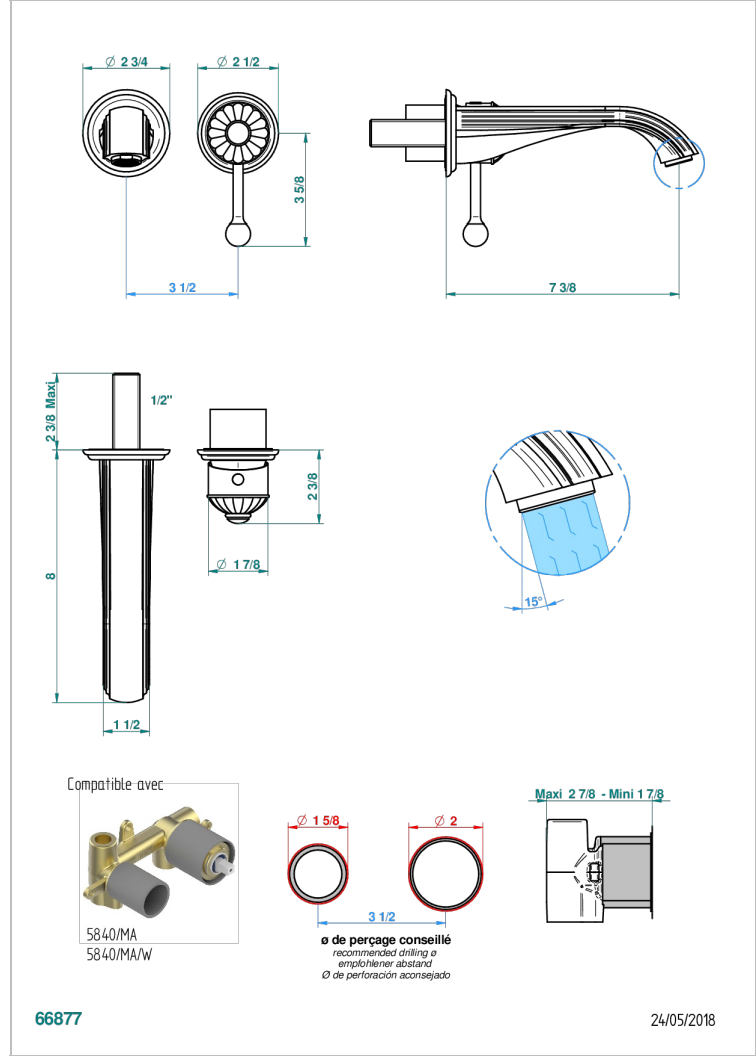

JAIPUR SATINY CRYSTAL

A9B-6541B

THG[®]
PARIS

Trim only for Built-in basin mixer with spout (two x 1/2" inlets and one 1/2" outlet), without waste

CHARACTERISTIC

- Jaipur Satiny crystal
- Trim only for Built-in basin mixer with spout (two x 1/2" inlets and one 1/2" outlet), without waste

RELATED SKU'S

- Ref. G00-5840/MAUS Rough parts for concealed wall-mounted mixer with 1/2" outlet

AVAILABLE FINITIONS

Black ceram - D30
Blush PVD - H62
Brass color PVD - H49
Brown bronze color PVD - F33
Chrome polished - A02
Chrome polished / gold polished - G02