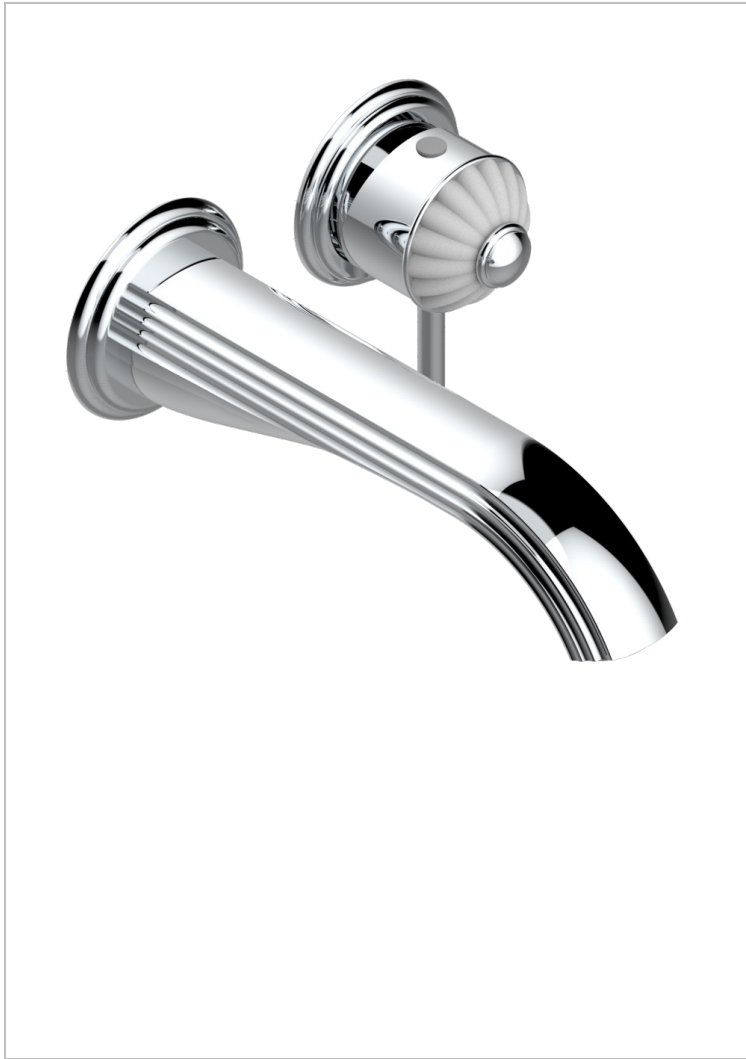

JAIPUR SATIN CRYSTAL

A9B-6541B

THG[®]
PARIS

Trim only for Built-in basin mixer with spout (two x 1/2" inlets and one 1/2" outlet), without waste

CHARACTERISTIC

- Jaipur Satin crystal
- Trim only for Built-in basin mixer with spout (two x 1/2" inlets and one 1/2" outlet), without waste

RELATED SKU'S

- Ref. G00-5840/MA/W Rough parts for concealed wall-mounted mixer with 1/2" outlet, for WC douche - WRAS approved

AVAILABLE FINITIONS

Antique nickel - H28
Black ceram - D30
Blush PVD - H62
Brass color PVD - H49
Brown bronze color PVD - F33
Gold color PVD - H52

Nickel color PVD - H55
Polished chrome (color finish) - A02
Polished chrome / Polished gold (color finish) - G02
Polished gold (color finish) - F01
Polished nickel - B01
Soft gold - F30

Soft matt gold - F31
Umber PVD - H66
Varnished matt antique red copper (color finish) - H07