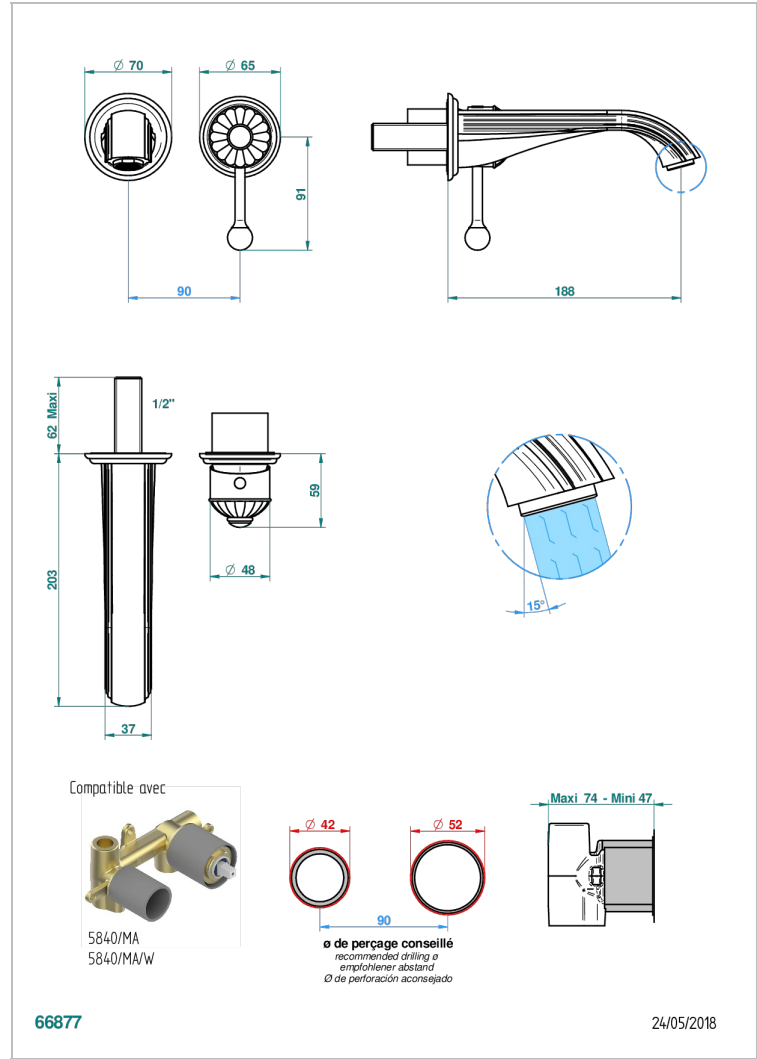

JAIPUR SATIN CRYSTAL

A9B-6541B

THG[®]
PARIS

Trim only for Built-in basin mixer with spout (two x 1/2" inlets and one 1/2" outlet), without waste

CHARACTERISTIC

- Jaipur Satin crystal
- Trim only for Built-in basin mixer with spout (two x 1/2" inlets and one 1/2" outlet), without waste

RELATED SKU'S

- Ref. G00-5840/MA/W Rough parts for concealed wall-mounted mixer with 1/2" outlet, for WC douche - WRAS approved

AVAILABLE FINITIONS

Antique nickel - H28
Black ceram - D30
Blush PVD - H62
Brass color PVD - H49
Brown bronze color PVD - F33
Gold color PVD - H52

Nickel color PVD - H55
Polished chrome (color finish) - A02
Polished chrome / Polished gold (color finish) - G02
Polished gold (color finish) - F01
Polished nickel - B01
Soft gold - F30

Soft matt gold - F31
Umber PVD - H66
Varnished matt antique red copper (color finish) - H07