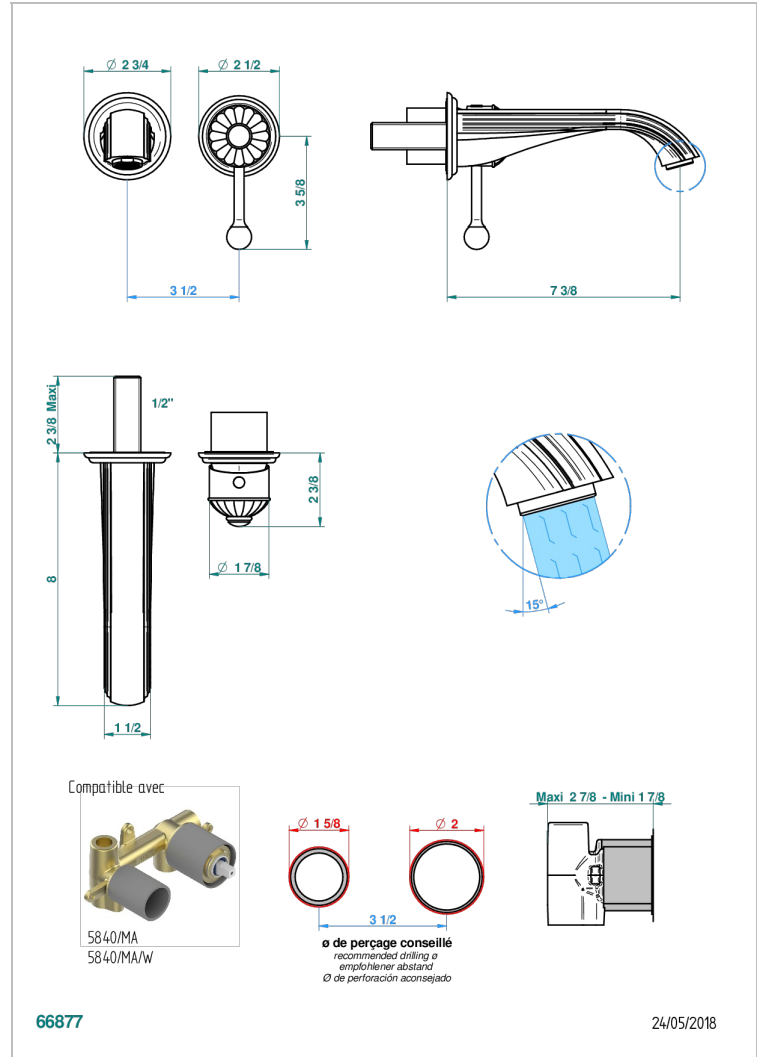

JAIPUR SATIN CRYSTAL

A9B-6541B

THG[®]
PARIS

Trim only for Built-in basin mixer with spout (two x 1/2" inlets and one 1/2" outlet), without waste

CHARACTERISTIC

- Jaipur Satin crystal
- Trim only for Built-in basin mixer with spout (two x 1/2" inlets and one 1/2" outlet), without waste

RELATED SKU'S

- Ref. G00-5840/MA/W Rough parts for concealed wall-mounted mixer with 1/2" outlet, for WC douche - WRAS approved

AVAILABLE FINITIONS

Antique nickel - H28
Black ceram - D30
Blush PVD - H62
Brass color PVD - H49
Brown bronze color PVD - F33
Gold color PVD - H52