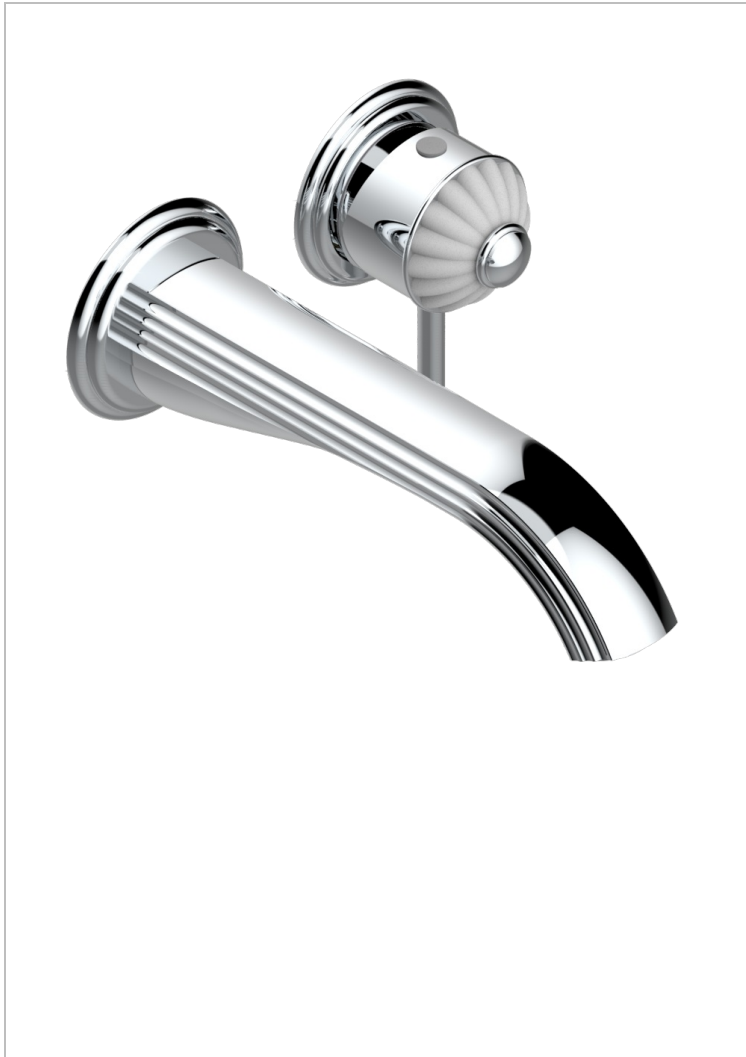

JAIPUR SATIN CRYSTAL

A9B-6541B

THG[®]
PARIS

Trim only for Built-in basin mixer with spout (two x 1/2" inlets and one 1/2" outlet), without waste

CHARACTERISTIC

- Jaipur Satin crystal
- Trim only for Built-in basin mixer with spout (two x 1/2" inlets and one 1/2" outlet), without waste

RELATED SKU'S

- Ref. G00-5840/MA/W Rough parts for concealed wall-mounted mixer with 1/2" outlet, for WC douche - WRAS approved

AVAILABLE FINITIONS

Antique nickel - H28
Black ceram - D30
Blush PVD - H62
Brass color PVD - H49
Brown bronze color PVD - F33
Gold color PVD - H52

Nickel color PVD - H55
Polished chrome (color finish) - A02
Polished chrome / Polished gold (color finish) - G02
Polished gold (color finish) - F01
Polished nickel - B01
Soft gold - F30

Soft matt gold - F31
Umber PVD - H66
Varnished matt antique red copper (color finish) - H07