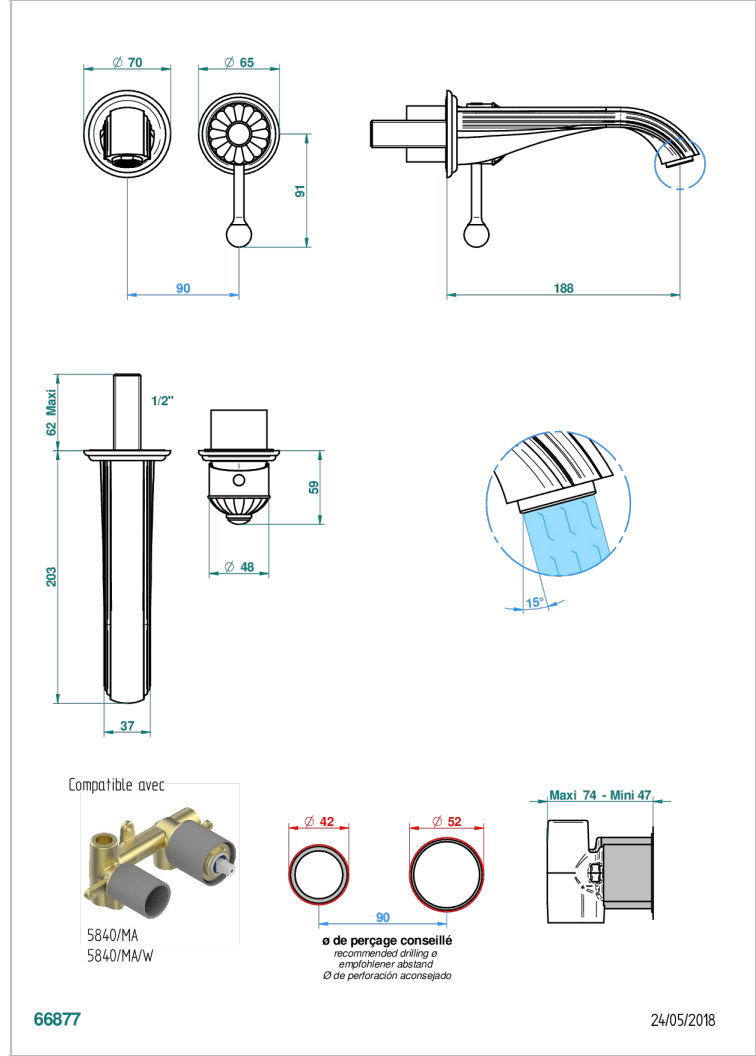

JAIPUR CRISTAL SATINADO

A9B-6541B

THG[®]
PARIS

Trim only for Built-in basin mixer with spout (two x 1/2" inlets and one 1/2" outlet), without waste

CARACTERÍSTICAS

- Jaipur Cristal Satinado
- Trim only for Built-in basin mixer with spout (two x 1/2" inlets and one 1/2" outlet), without waste

PRODUCTOS RELACIONADOS

- Ref. G00-5840/MA Parte empotrada para mezclador mural con salida hembra 1/2

ACABADOS DISPONIBLES

Bronce claro - D01
Cerámica negra mate - D30
Cobre viejo mate - H07
Cromo - A02
Cromo / dorado - G02
Cromo mate - C02