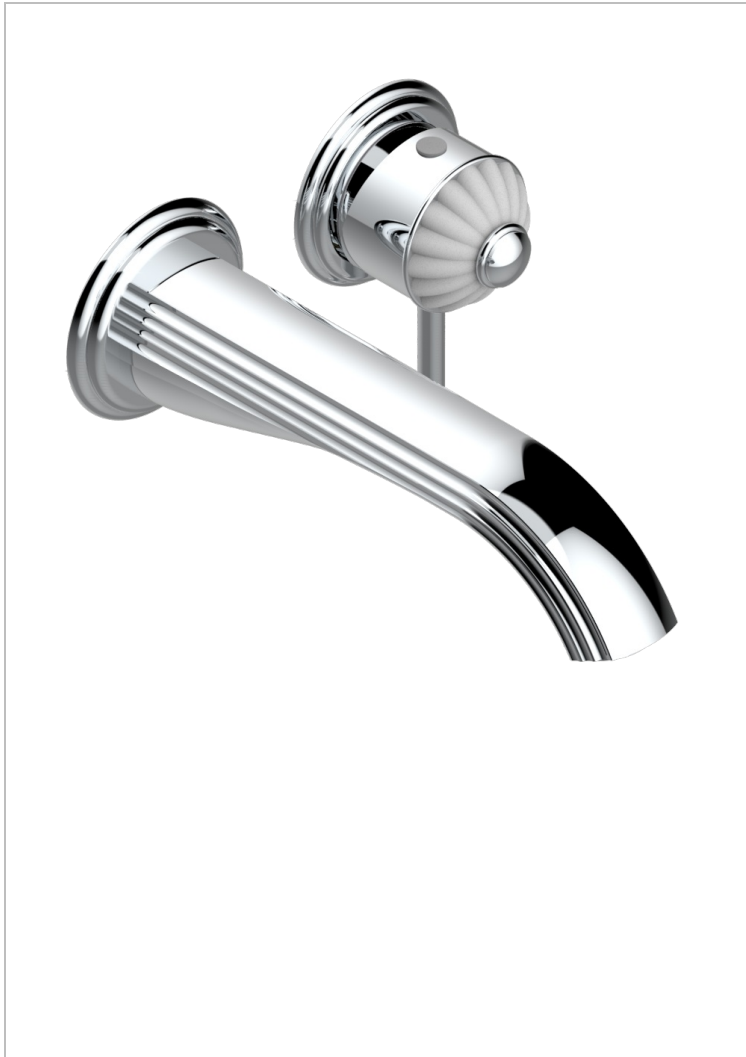

JAIPUR SATIN CRYSTAL

A9B-6541B

THG[®]
PARIS

Trim only for Built-in basin mixer with spout (two x 1/2" inlets and one 1/2" outlet), without waste

CHARACTERISTIC

- Jaipur Satin crystal
- Trim only for Built-in basin mixer with spout (two x 1/2" inlets and one 1/2" outlet), without waste

RELATED SKU'S

- Ref. G00-5840/MA Rough parts for concealed wall-mounted mixer with 1/2" outlet

AVAILABLE FINITIONS

Antique nickel - H28
Black ceram - D30
Blush PVD - H62
Brass color PVD - H49
Brown bronze color PVD - F33
Gold color PVD - H52

Nickel color PVD - H55
Polished chrome (color finish) - A02
Polished chrome / Polished gold (color finish) - G02
Polished gold (color finish) - F01
Polished nickel - B01
Soft gold - F30

Soft matt gold - F31
Umber PVD - H66
Varnished matt antique red copper (color finish) - H07