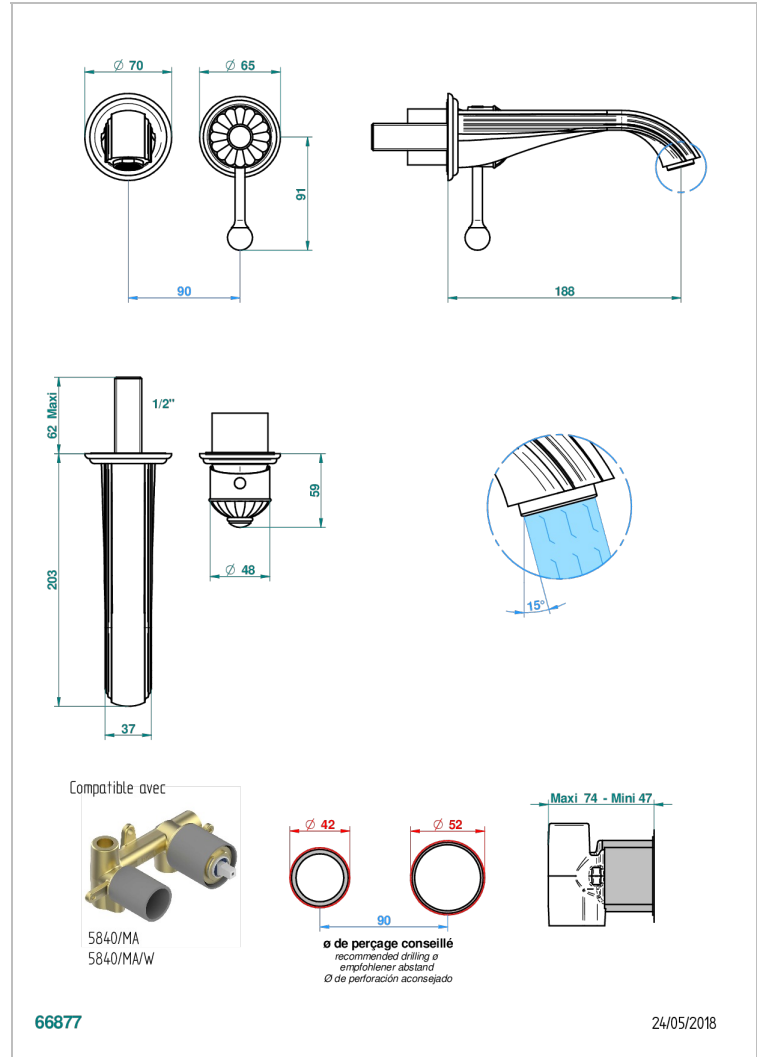

JAIPUR SATIN CRYSTAL

A9B-6541B

THG[®]
PARIS

Trim only for Built-in basin mixer with spout (two x 1/2" inlets and one 1/2" outlet), without waste

CHARACTERISTIC

- Jaipur Satin crystal
- Trim only for Built-in basin mixer with spout (two x 1/2" inlets and one 1/2" outlet), without waste

RELATED SKU'S

- Ref. G00-5840/MA Rough parts for concealed wall-mounted mixer with 1/2" outlet

AVAILABLE FINITIONS

Antique nickel - H28
Black ceram - D30
Blush PVD - H62
Brass color PVD - H49
Brown bronze color PVD - F33
Gold color PVD - H52