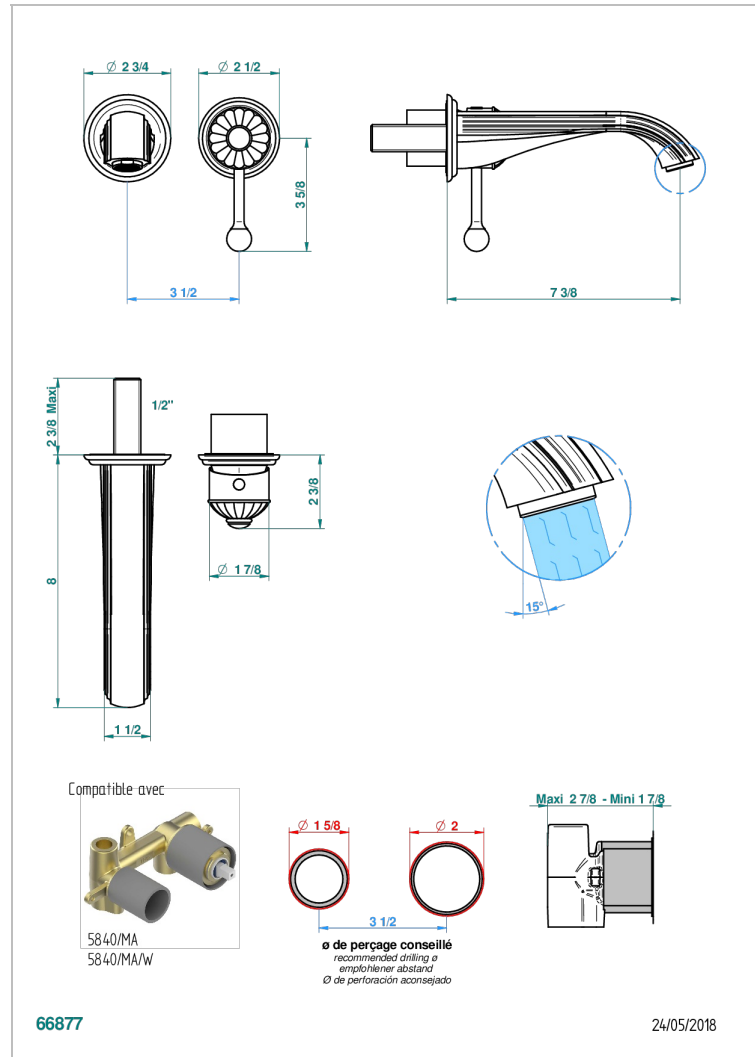

# JAIPUR CRISTAL SATINADO

A9B-6541B

THG<sup>®</sup>  
PARIS

Trim only for Built-in basin mixer with spout (two x 1/2" inlets and one 1/2" outlet), without waste

## CARACTERÍSTICAS

- Jaipur Cristal Satinado
- Trim only for Built-in basin mixer with spout (two x 1/2" inlets and one 1/2" outlet), without waste

## PRODUCTOS RELACIONADOS

- Ref. G00-5840/MA Parte empotrada para mezclador mural con salida hembra 1/2