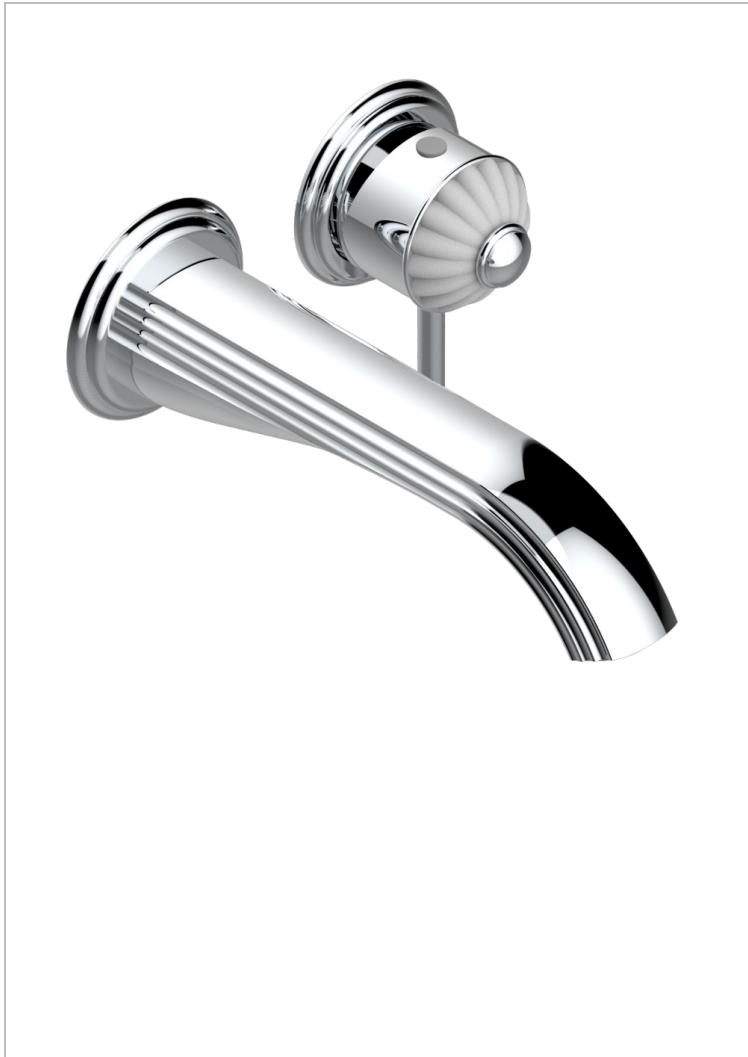

# JAIPUR SATIN CRYSTAL

A9B-6541B

THG<sup>®</sup>  
PARIS

Trim only for Built-in basin mixer with spout (two x 1/2" inlets and one 1/2" outlet), without waste

## CHARACTERISTIC

- Jaipur Satin crystal
- Trim only for Built-in basin mixer with spout (two x 1/2" inlets and one 1/2" outlet), without waste

## RELATED SKU'S

- Ref. G00-5840/MA Rough parts for concealed wall-mounted mixer with 1/2" outlet

## AVAILABLE FINITIONS

Antique nickel - H28  
Black ceram - D30  
Blush PVD - H62  
Brass color PVD - H49  
Brown bronze color PVD - F33  
Gold color PVD - H52

Graphite PVD - H64  
Lacquered light bronze - D01  
Matt Umber PVD - H67  
Matt blush PVD - H60  
Matt brass color PVD - H50  
Matt brown bronze color PVD - F34