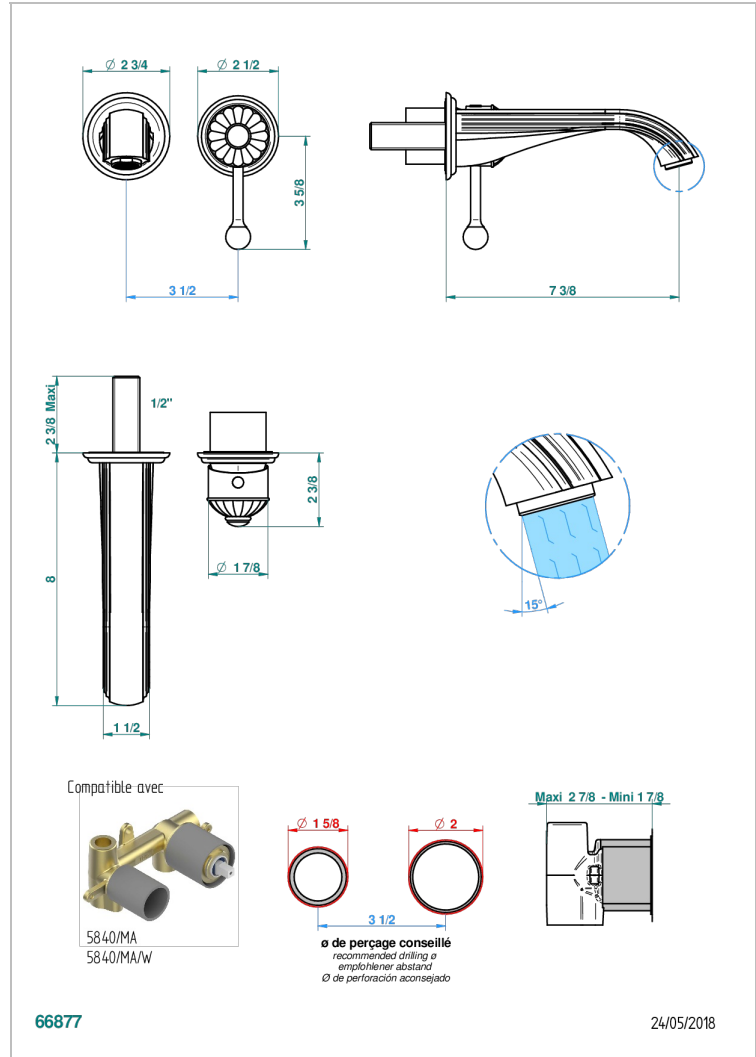

# JAIPUR SATIN CRYSTAL

A9B-6541B

THG<sup>®</sup>  
PARIS

Trim only for Built-in basin mixer with spout (two x 1/2" inlets and one 1/2" outlet), without waste

## CHARACTERISTIC

- Jaipur Satin crystal
- Trim only for Built-in basin mixer with spout (two x 1/2" inlets and one 1/2" outlet), without waste

## RELATED SKU'S

- Ref. G00-5840/MA Rough parts for concealed wall-mounted mixer with 1/2" outlet