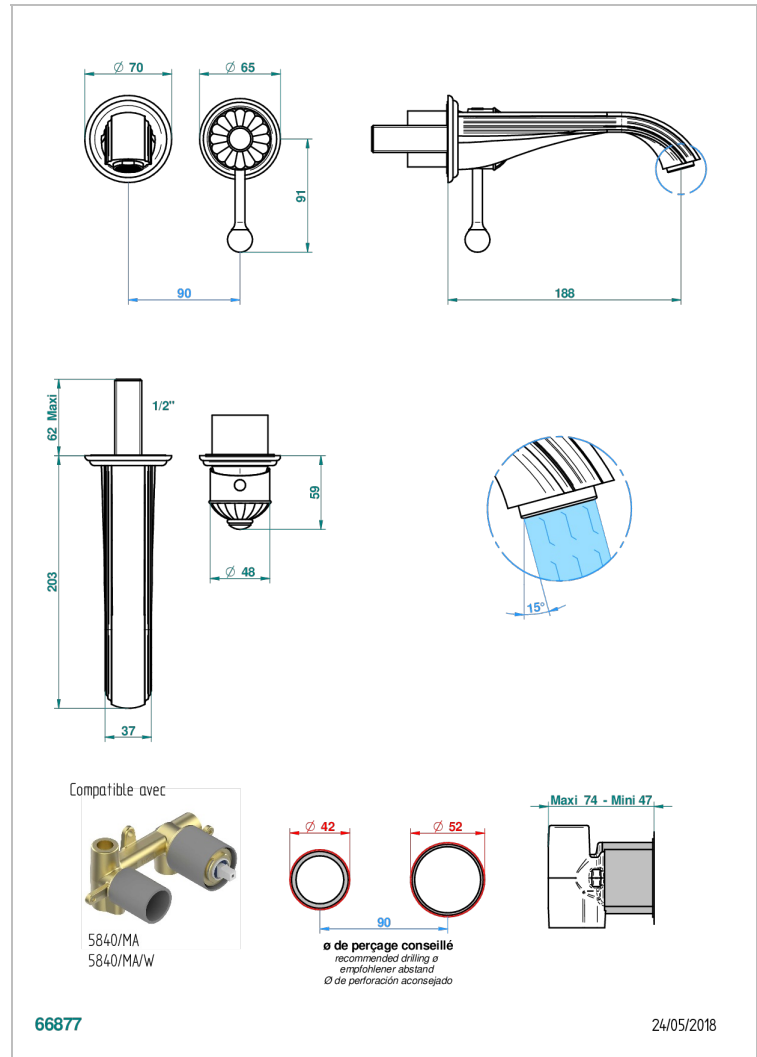

# JAIPUR CRISTAL SATINADO

A9B-6541B

THG<sup>®</sup>  
PARIS

Trim only for Built-in basin mixer with spout (two x 1/2" inlets and one 1/2" outlet), without waste

## CARACTERÍSTICAS

- Jaipur Cristal Satinado
- Trim only for Built-in basin mixer with spout (two x 1/2" inlets and one 1/2" outlet), without waste

## PRODUCTOS RELACIONADOS

- Ref. G00-5840/MA Parte empotrada para mezclador mural con salida hembra 1/2