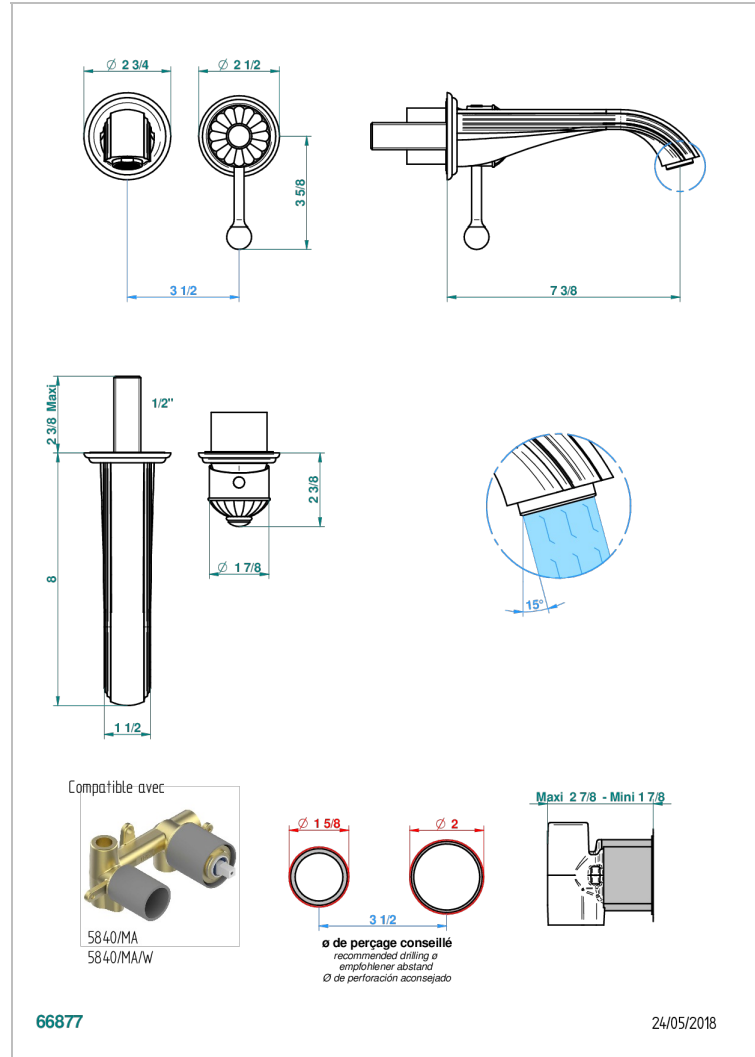

JAIPUR CRISTAL SATINADO

A9B-6541B

THG[®]
PARIS

Trim only for Built-in basin mixer with spout (two x 1/2" inlets and one 1/2" outlet), without waste

CARACTERÍSTICAS

- Jaipur Cristal Satinado
- Trim only for Built-in basin mixer with spout (two x 1/2" inlets and one 1/2" outlet), without waste

PRODUCTOS RELACIONADOS

- Ref. G00-5840/MA Parte empotrada para mezclador mural con salida hembra 1/2

ACABADOS DISPONIBLES

Bronce claro - D01
Cerámica negra mate - D30
Cobre viejo mate - H07
Cromo - A02
Cromo / dorado - G02
Cromo mate - C02