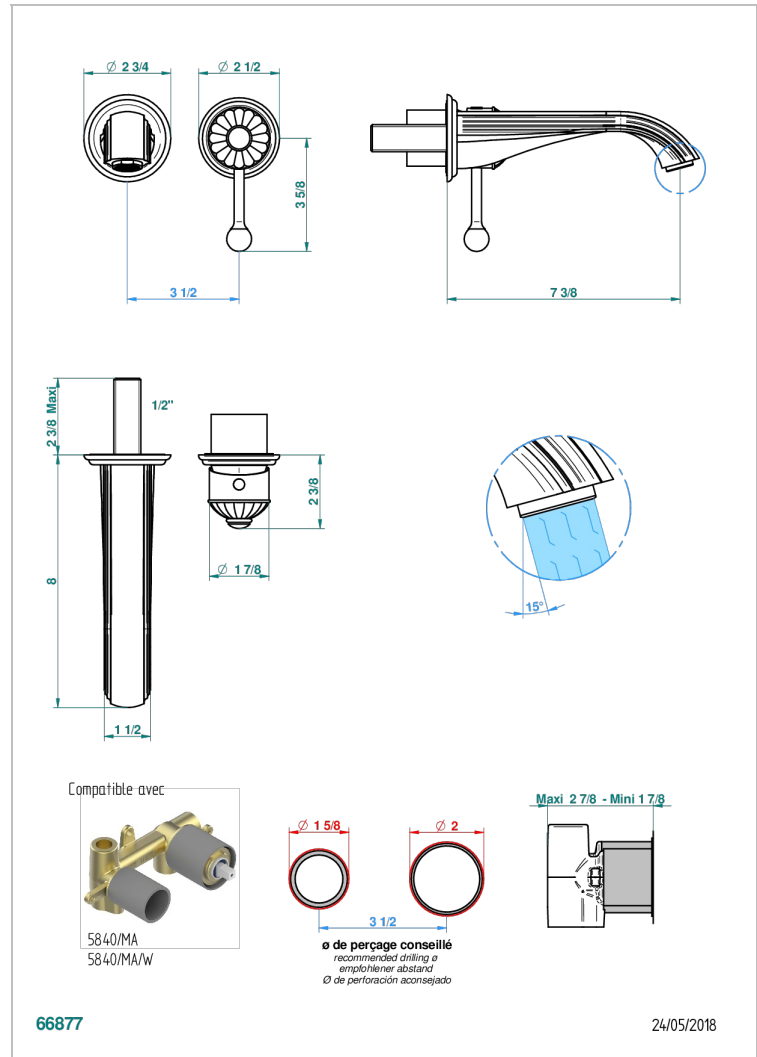

JAIPUR SATIN CRYSTAL

A9B-6541B

Trim only for Built-in basin mixer with spout (two x 1/2" inlets and one 1/2" outlet), without waste

CHARACTERISTIC

- Jaipur Satin crystal
- Trim only for Built-in basin mixer with spout (two x 1/2" inlets and one 1/2" outlet), without waste

RELATED SKU'S

- Ref. G00-5840/MA Rough parts for concealed wall-mounted mixer with 1/2" outlet

AVAILABLE FINITIONS

Antique nickel - H28
Black ceram - D30
Blush PVD - H62
Brass color PVD - H49
Brown bronze color PVD - F33
Gold color PVD - H52