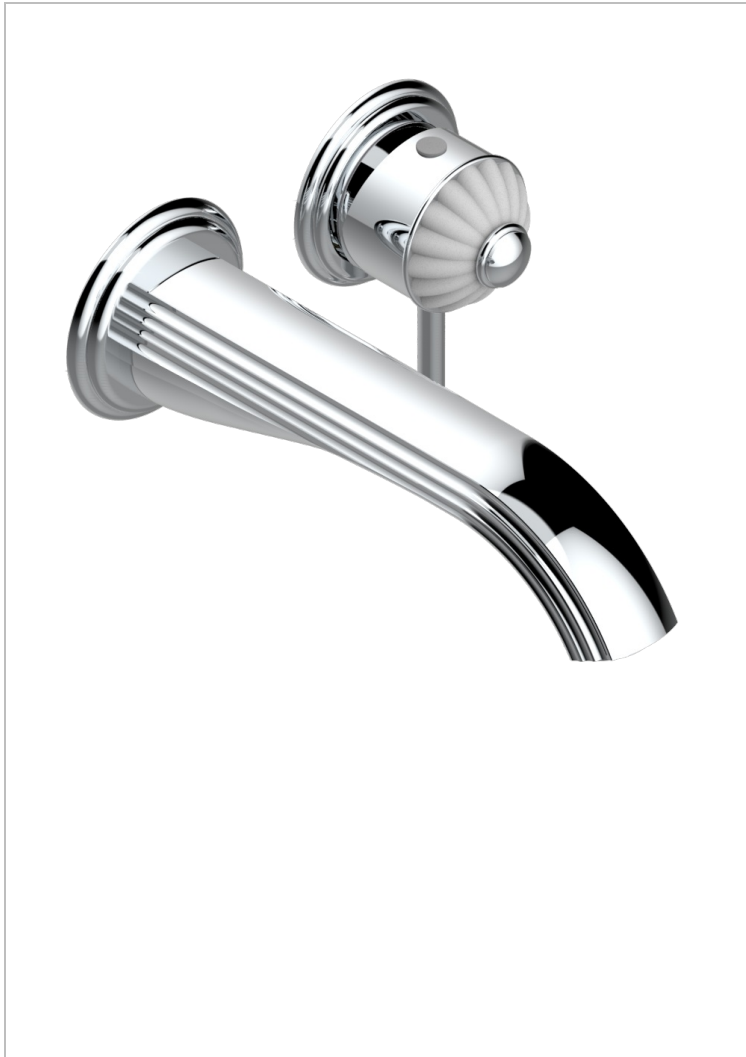

JAIPUR SATIN CRYSTAL

A9B-6541B

Trim only for Built-in basin mixer with spout (two x 1/2" inlets and one 1/2" outlet), without waste

CHARACTERISTIC

- Jaipur Satin crystal
- Trim only for Built-in basin mixer with spout (two x 1/2" inlets and one 1/2" outlet), without waste

RELATED SKU'S

- Ref. G00-5840/MA Rough parts for concealed wall-mounted mixer with 1/2" outlet

AVAILABLE FINITIONS

Antique nickel - H28
Black ceram - D30
Blush PVD - H62
Brass color PVD - H49
Brown bronze color PVD - F33
Gold color PVD - H52

Nickel color PVD - H55
Polished chrome (color finish) - A02
Polished chrome / Polished gold (color finish) - G02
Polished gold (color finish) - F01
Polished nickel - B01
Soft gold - F30

Soft matt gold - F31
Umber PVD - H66
Varnished matt antique red copper (color finish) - H07