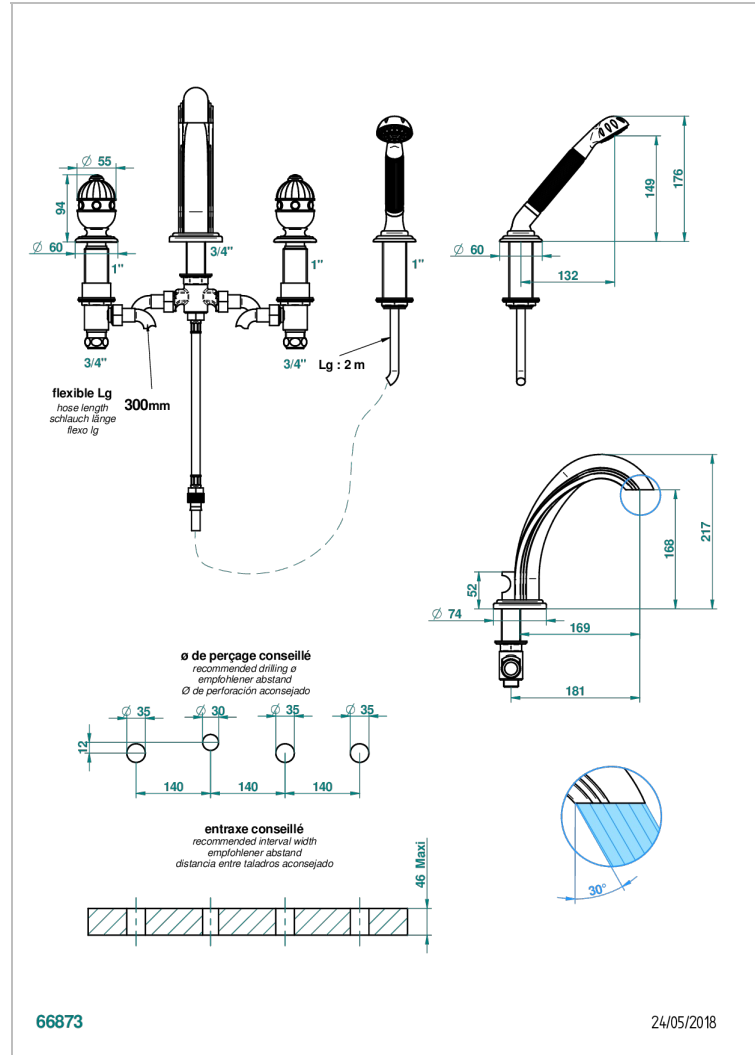

# CHEVERNY LAPIS LAZULI

A1T-112BG/W

Rim mounted 4-hole bath/shower mixer, diverter to goliath spout - WRAS approved

## CHARACTERISTIC

- WRAS : 2111303