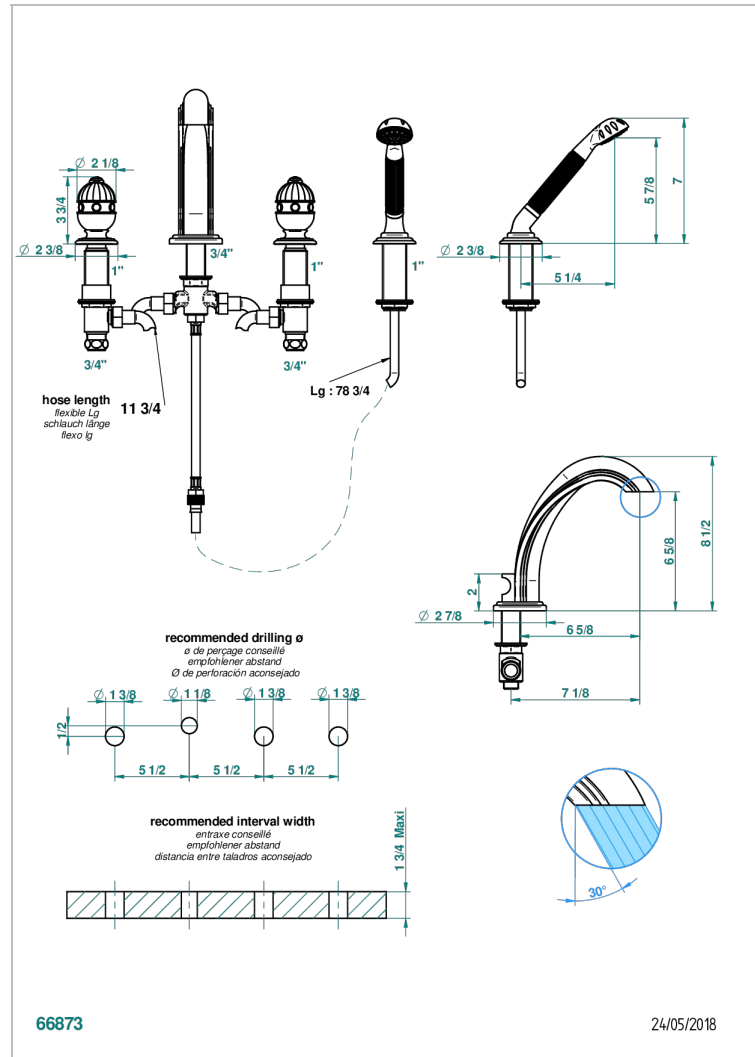

CHEVERNY LAPIS LAZULI

A1T-112BG/W

Rim mounted 4-hole bath/shower mixer, diverter to goliath spout - WRAS approved

CHARACTERISTIC

- WRAS : 2111303

STANDARDS

AVAILABLE FINITIONS

Antique nickel - H28
Black ceram - D30
Blush PVD - H62
Brass color PVD - H49
Brown bronze color PVD - F33
Gold color PVD - H52