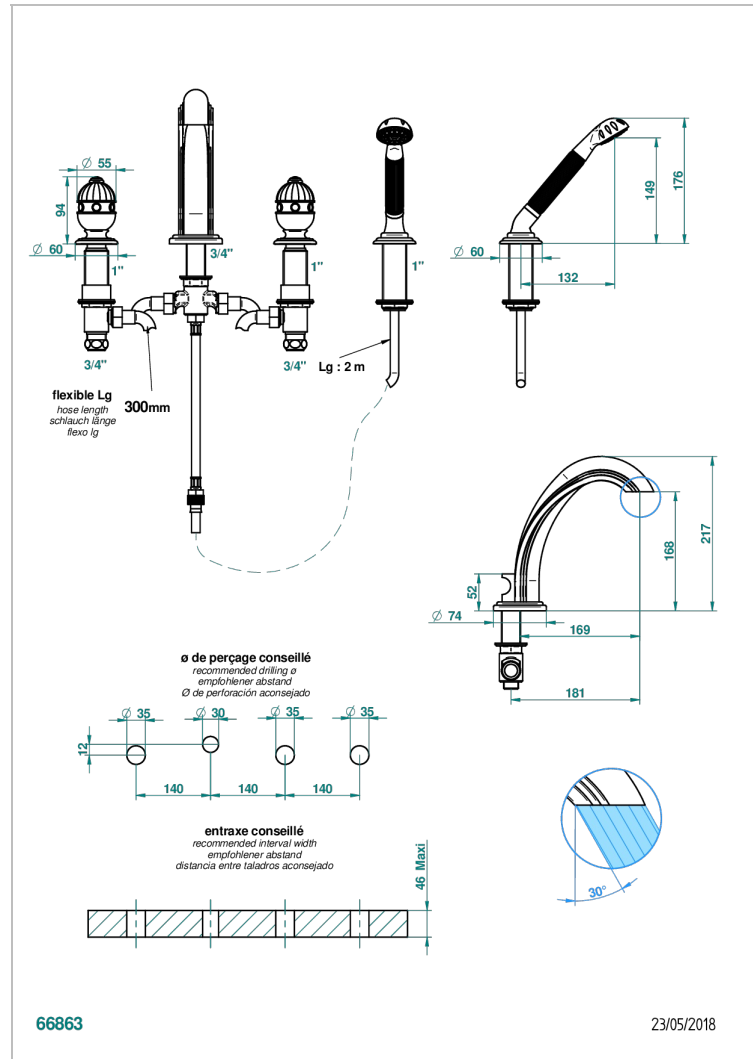

CHEVERNY MALACHITE

A1S-112BG/W

Rim mounted 4-hole bath/shower mixer, diverter to goliath spout - WRAS approved

CHARACTERISTIC

- WRAS : 2111303

STANDARDS

AVAILABLE FINITIONS

Antique nickel - H28
Black ceram - D30
Blush PVD - H62
Brass color PVD - H49
Brown bronze color PVD - F33
Gold color PVD - H52