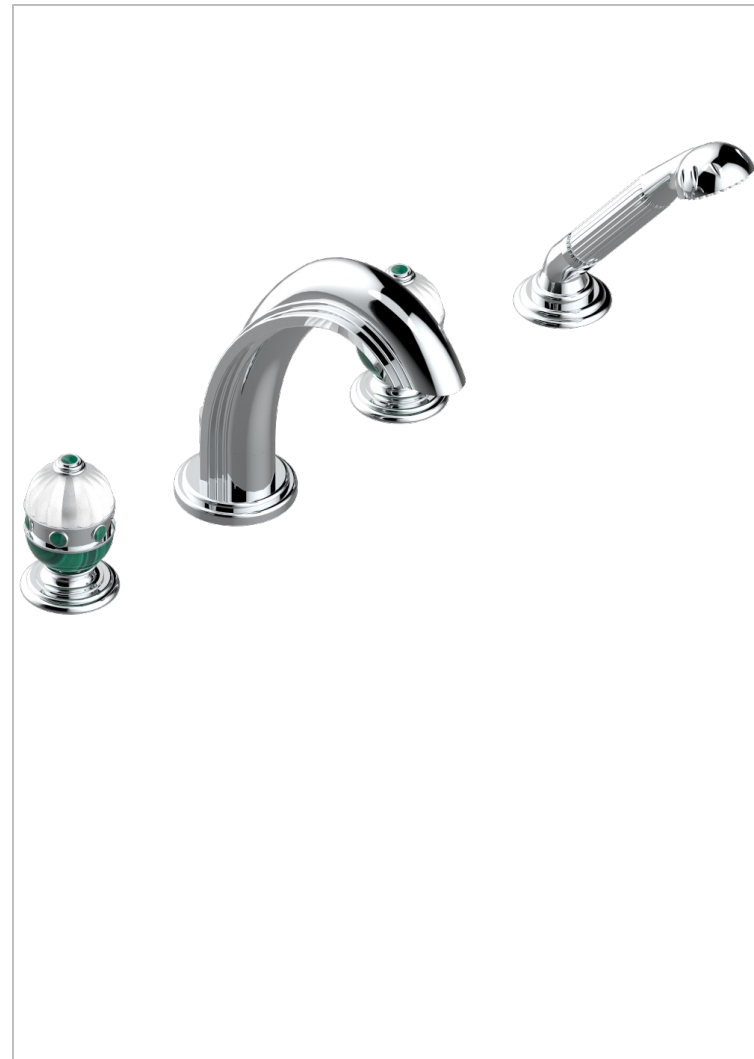

CHEVERNY MALACHITE

A1S-112BG/W

Rim mounted 4-hole bath/shower mixer, diverter to goliath spout - WRAS approved

CHARACTERISTIC

- WRAS : 2111303

STANDARDS

AVAILABLE FINITIONS

Antique nickel - H28
Black ceram - D30
Blush PVD - H62
Brass color PVD - H49
Brown bronze color PVD - F33
Gold color PVD - H52

Graphite PVD - H64
Matt Umber PVD - H67
Matt blush PVD - H60
Matt brass color PVD - H50
Matt brown bronze color PVD - F34
Matt chrome - C02

Matt gold - F07
Matt gold color PVD - H53
Matt graphite PVD - H65
Matt nickel (color finish) - C01
Matt nickel color PVD - H56
Nickel color PVD - H55

Polished chrome (color finish) - A02
Polished chrome / Polished gold (color finish) - G02
Polished gold (color finish) - F01
Polished nickel - B01
Soft gold - F30
Soft matt gold - F31
Umber PVD - H66