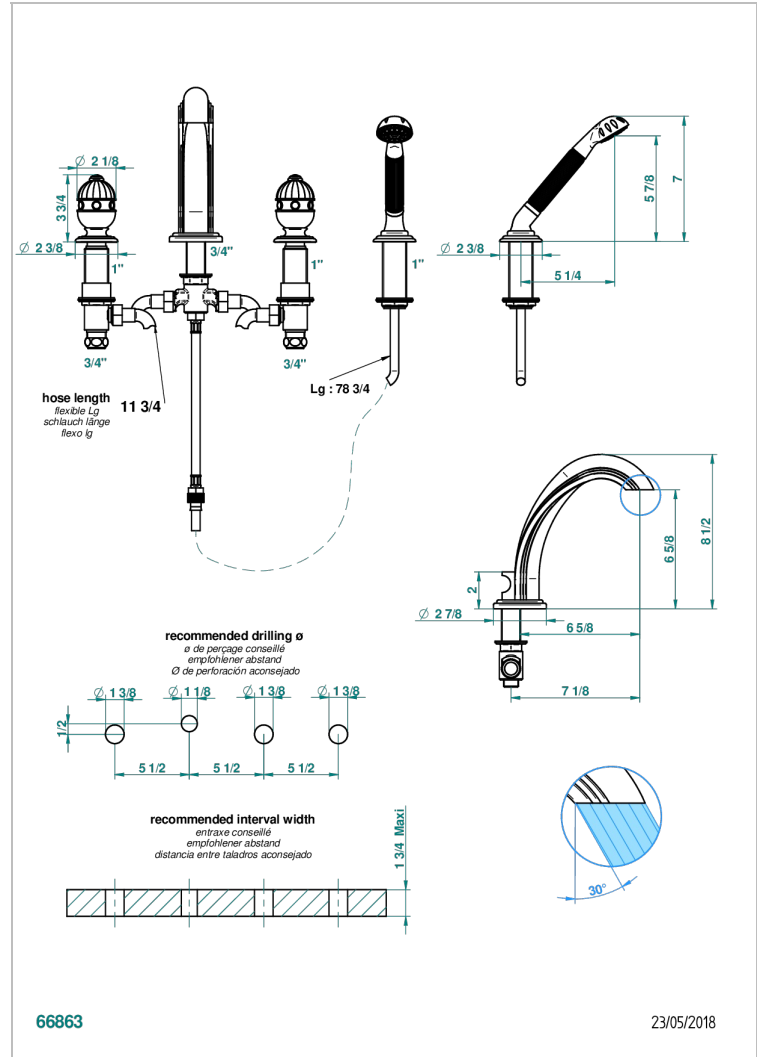

CHEVERNY MALACHITE

A1S-112BG/W

Rim mounted 4-hole bath/shower mixer, diverter to goliath spout - WRAS approved

CHARACTERISTIC

- WRAS : 2111303

STANDARDS

AVAILABLE FINITIONS

Antique nickel - H28
Black ceram - D30
Blush PVD - H62
Brass color PVD - H49
Brown bronze color PVD - F33
Gold color PVD - H52