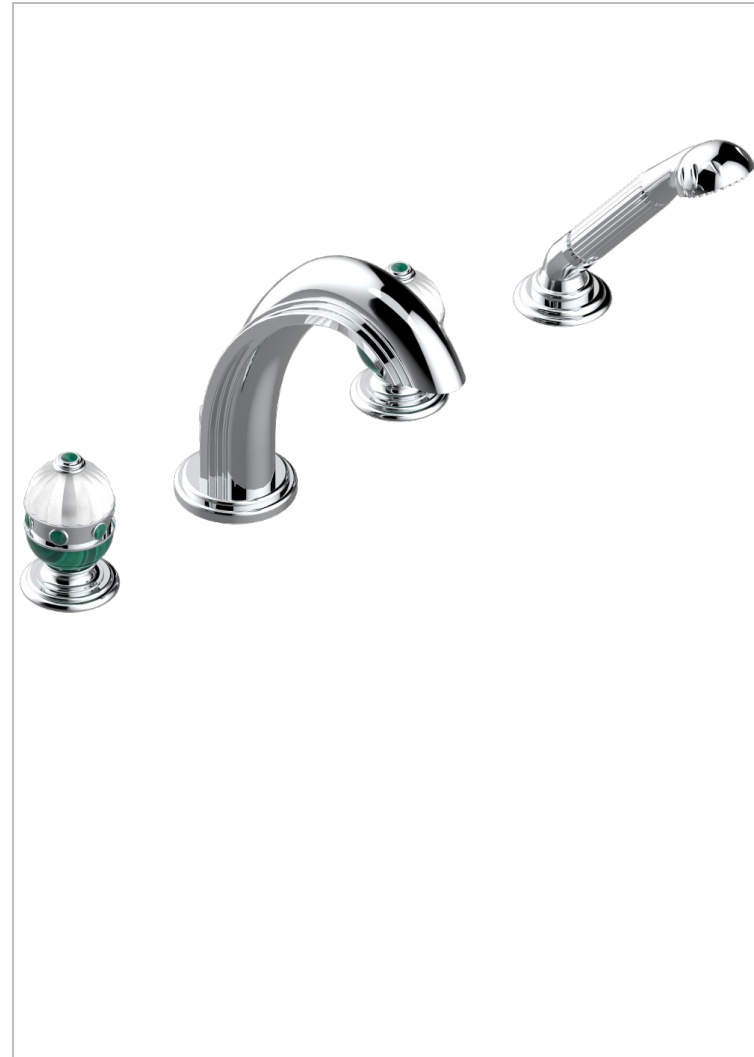

CHEVERNY MALACHITE

A1S-112BG/W

Rim mounted 4-hole bath/shower mixer, diverter to goliath spout - WRAS approved

CHARACTERISTIC

- WRAS : 2111303

STANDARDS

AVAILABLE FINITIONS

Antique nickel - H28
Black ceram - D30
Blush PVD - H62
Brass color PVD - H49
Brown bronze color PVD - F33
Gold color PVD - H52

Graphite PVD - H64
Matt Umber PVD - H67
Matt blush PVD - H60
Matt brass color PVD - H50
Matt brown bronze color PVD - F34
Matt chrome - C02

Matt gold - F07
Matt gold color PVD - H53
Matt graphite PVD - H65
Matt nickel (color finish) - C01
Matt nickel color PVD - H56
Nickel color PVD - H55

Polished chrome (color finish) - A02
Polished chrome / Polished gold (color finish) - G02
Polished gold (color finish) - F01
Polished nickel - B01
Soft gold - F30
Soft matt gold - F31

Umber PVD - H66