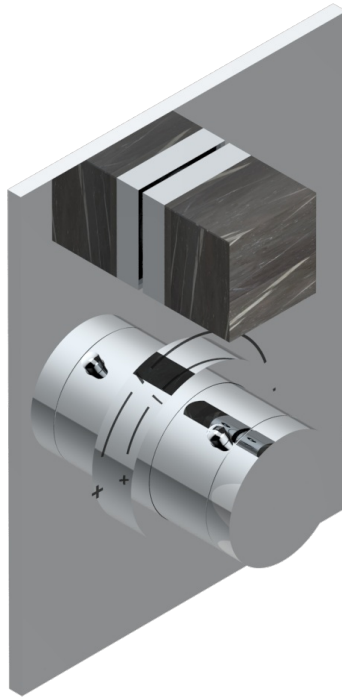

MONTAIGNE LEONARDO GREY MARBLE WITH LEVER HANDLES

G3U-5300BE

Trim for THG thermostat 1 volume control, rough part supplied with fixing box ref.5 300AE/US

CHARACTERISTIC

- Built-in thermostatic cover for 5300AE - 5300AE/W - 5300AE/US with 1 no. 3/4" output
- Requires concealed thermostat réf 5300AE - 5300AE/W - 5300AE/US
- For shower 1 function
- Temperature control knob with security stop at 38°C
- Solid brass plate and knob
- ASME : ASME A112.18.1-2011/CSA B125.1-11
- DVGW : DW-6512CQ0608

STANDARDS

RELATED SKU'S

- Ref. G00-5300AE/US 3/4" THG thermostat, 60 l/mn with wax cartridge, with valve delivered, with a built-in box, no trim
- Ref. G00-5100G Reinforced stop ring for THG thermostatic with fixing set