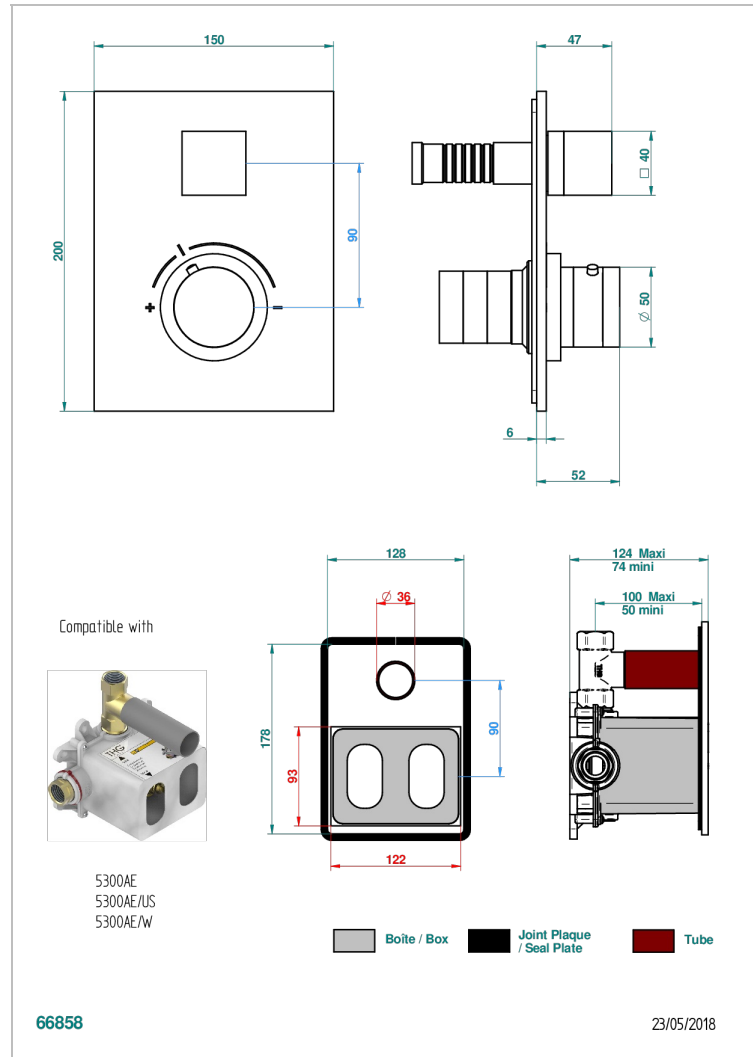

MONTAIGNE LEONARDO GREY MARBLE WITH LEVER HANDLES

G3U-5300BE

Trim for THG thermostat 1 volume control, rough part supplied with fixing box ref.5 300AE/US

CHARACTERISTIC

- Built-in thermostatic cover for 5300AE - 5300AE/W - 5300AE/US with 1 no. 3/4" output
- Requires concealed thermostat réf 5300AE - 5300AE/W - 5300AE/US
- For shower 1 function
- Temperature control knob with security stop at 38°C
- Solid brass plate and knob
- ASME : ASME A112.18.1-2011/CSA B125.1-11
- DVGW : DW-6512CQ0608

STANDARDS

RELATED SKU'S

- Ref. G00-5300AE/US 3/4" THG thermostat, 60 l/mn with wax cartridge, with valve delivered, with a built-in box, no trim
- Ref. G00-5100G Reinforced stop ring for THG thermostatic with fixing set