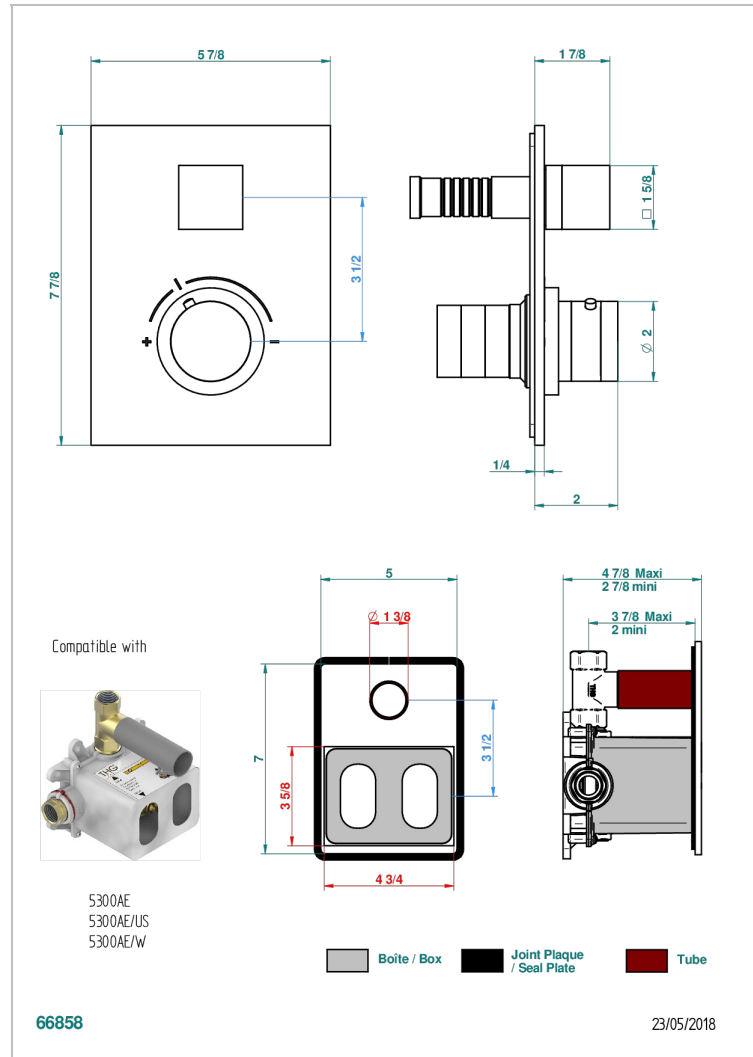

# MONTAIGNE LEONARDO GREY MARBLE WITH LEVER HANDLES

G3U-5300BE

Trim for THG thermostat 1 volume control, rough part supplied with fixing box ref.5 300AE/US

## CHARACTERISTIC

- Built-in thermostatic cover for 5300AE - 5300AE/W - 5300AE/US with 1 no. 3/4" output
- Requires concealed thermostat réf 5300AE - 5300AE/W - 5300AE/US
- For shower 1 function
- Temperature control knob with security stop at 38°C
- Solid brass plate and knob
- ASME : ASME A112.18.1-2011/CSA B125.1-11
- DVGW : DW-6512CQ0608

## RELATED SKU'S

- Ref. G00-5300AE/US 3/4" THG thermostat, 60 l/mn with wax cartridge, with valve delivered, with a built-in box, no trim
- Ref. G00-5100G Reinforced stop ring for THG thermostatic with fixing set