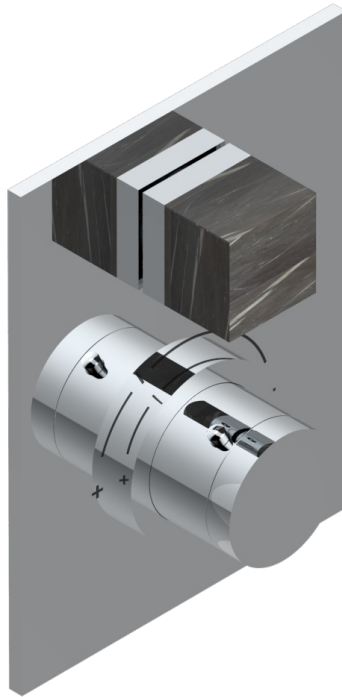

# MONTAIGNE LEONARDO GREY MARBLE WITH LEVER HANDLES

G3U-5300BE

Trim for THG thermostat 1 volume control, rough part supplied with fixing box ref.5 300AE/US

## CHARACTERISTIC

- Built-in thermostatic cover for 5300AE - 5300AE/W - 5300AE/US with 1 no. 3/4" output
- Requires concealed thermostat réf 5300AE - 5300AE/W - 5300AE/US
- For shower 1 function
- Temperature control knob with security stop at 38°C
- Solid brass plate and knob
- ASME : ASME A112.18.1-2011/CSA B125.1-11
- DVGW : DW-6512CQ0608

## RELATED SKU'S

- Ref. G00-5300AE/US 3/4" THG thermostat, 60 l/mn with wax cartridge, with valve delivered, with a built-in box, no trim
- Ref. G00-5100G Reinforced stop ring for THG thermostatic with fixing set