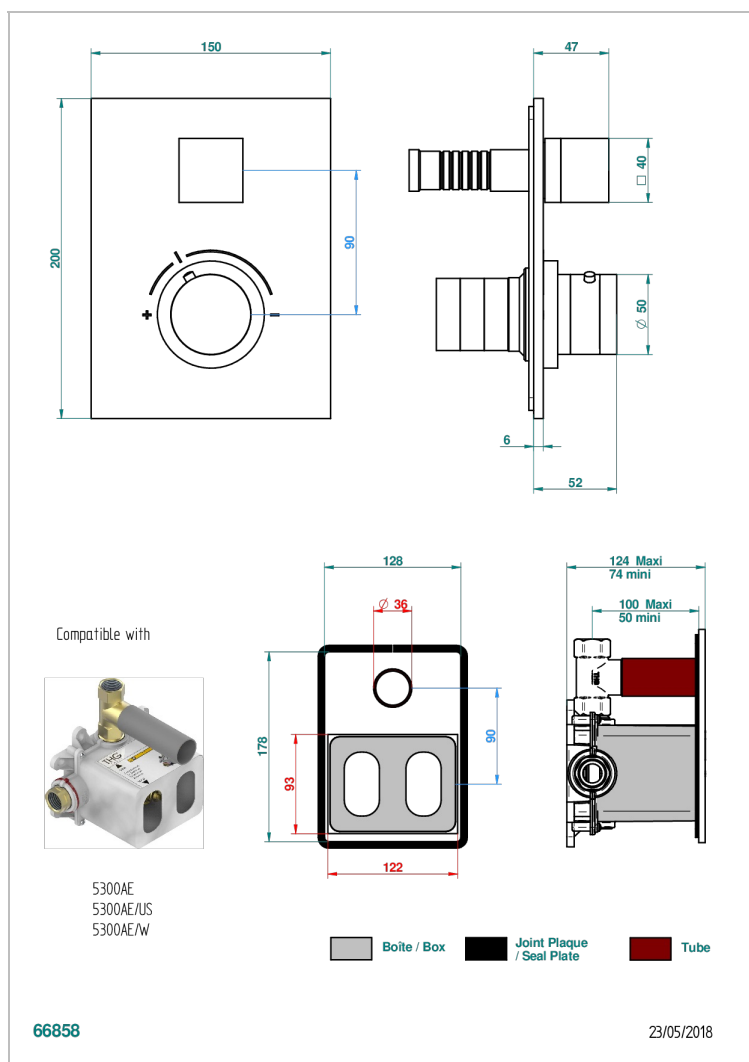

MONTAIGNE LEONARDO GREY MARBLE

G3T-5300BE

Trim for THG thermostat 1 volume control, rough part supplied with fixing box ref.5 300AE/US

CHARACTERISTIC

- Built-in thermostatic cover for 5300AE - 5300AE/W - 5300AE/US with 1 no. 3/4" output
- Requires concealed thermostat réf 5300AE - 5300AE/W - 5300AE/US
- For shower 1 function
- Temperature control knob with security stop at 38°C
- Solid brass plate and knob
- ASME : ASME A112.18.1-2011/CSA B125.1-11
- DVGW : DW-6512CQ0608

STANDARDS

RELATED SKU'S

- Ref. G00-5300AE/US 3/4" THG thermostat, 60 l/mn with wax cartridge, with valve delivered, with a built-in box, no trim
- Ref. G00-5100G Reinforced stop ring for THG thermostatic with fixing set