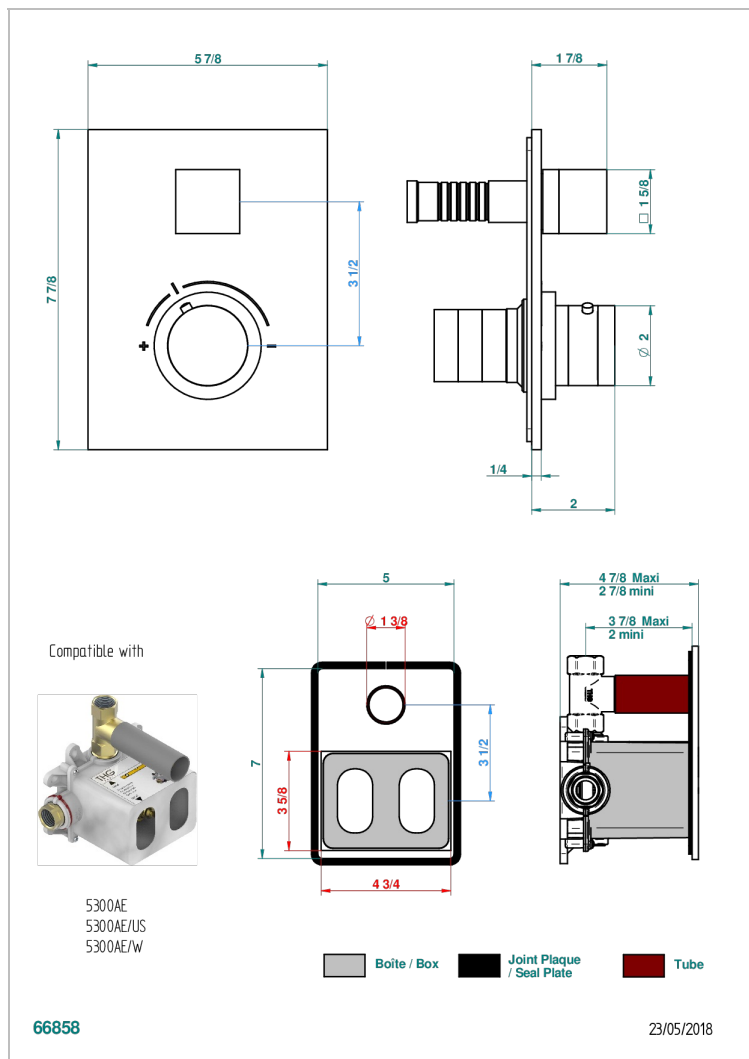

MONTAIGNE LEONARDO GREY MARBLE

G3T-5300BE

Trim for THG thermostat 1 volume control, rough part supplied with fixing box ref.5 300AE/US

CHARACTERISTIC

- Built-in thermostatic cover for 5300AE - 5300AE/W - 5300AE/US with 1 no. 3/4" output
- Requires concealed thermostat réf 5300AE - 5300AE/W - 5300AE/US
- For shower 1 function
- Temperature control knob with security stop at 38°C
- Solid brass plate and knob
- ASME : ASME A112.18.1-2011/CSA B125.1-11
- DVGW : DW-6512CQ0608

STANDARDS

RELATED SKU'S

- Ref. G00-5300AE/US 3/4" THG thermostat, 60 l/mn with wax cartridge, with valve delivered, with a built-in box, no trim
- Ref. G00-5100G Reinforced stop ring for THG thermostatic with fixing set