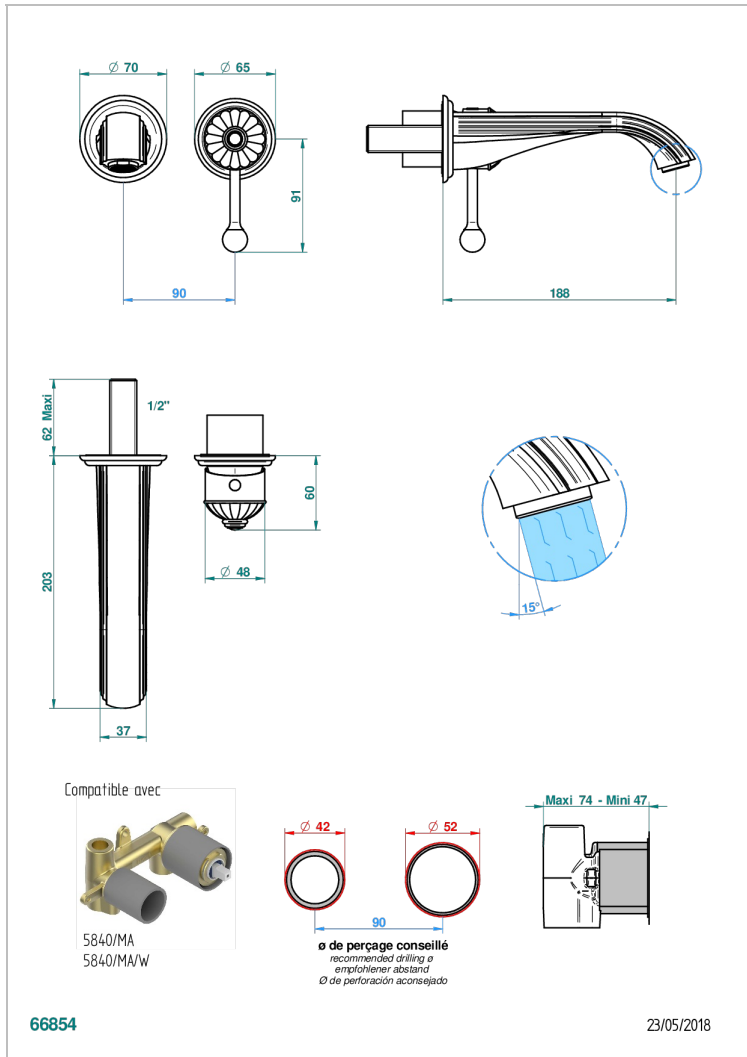

VOGUE LAPIS LAZULI

A8S-6541B

THG
PARIS

Trim only for Built-in basin mixer with spout (two x 1/2" inlets and one 1/2" outlet), without waste

CARACTERÍSTICAS

- Vogue Lapis Lazuli
- Trim only for Built-in basin mixer with spout (two x 1/2" inlets and one 1/2" outlet), without waste

PRODUCTOS RELACIONADOS

- Ref. G00-5840/MAUS Rough parts for concealed wall-mounted mixer with 1/2" outlet

ACABADOS DISPONIBLES

Bronce claro - D01
Cerámica negra mate - D30
Cobre viejo mate - H07
Cromo - A02
Cromo / dorado - G02
Cromo mate - C02