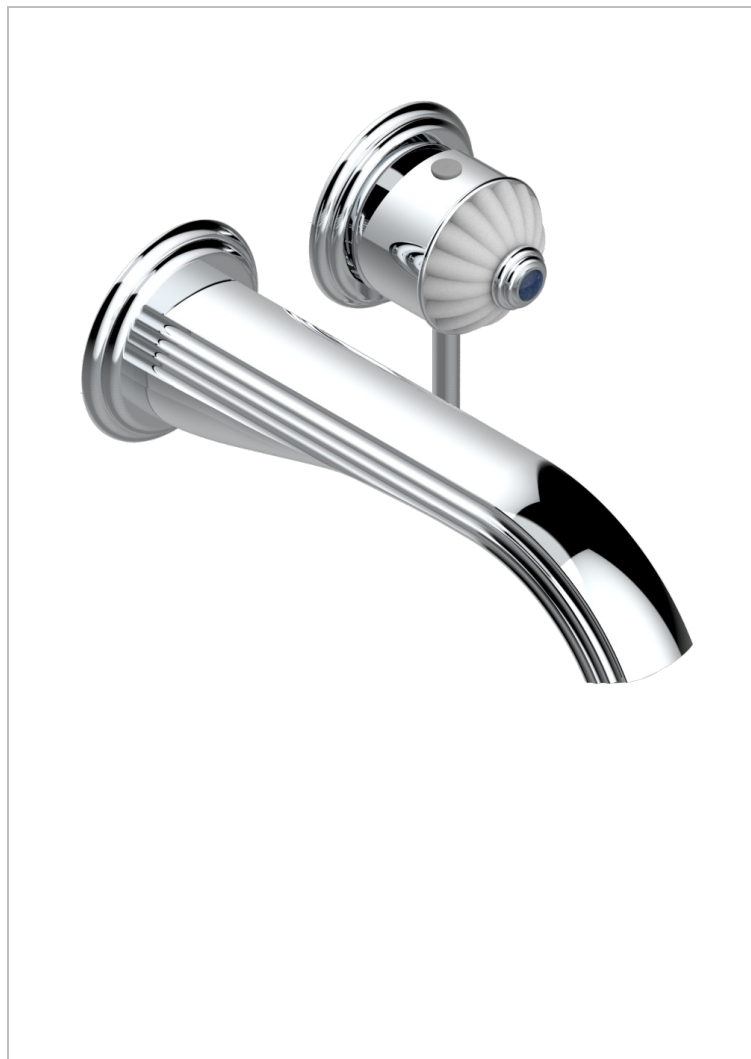

VOGUE LAPIS LAZULI

A8S-6541B

THG[®]
PARIS

Trim only for Built-in basin mixer with spout (two x 1/2" inlets and one 1/2" outlet), without waste

CHARACTERISTIC

- Vogue Lapis Lazuli
- Trim only for Built-in basin mixer with spout (two x 1/2" inlets and one 1/2" outlet), without waste

RELATED SKU'S

- Ref. G00-5840/MAUS Rough parts for concealed wall-mounted mixer with 1/2" outlet

AVAILABLE FINITIONS

Black ceram - D30
Blush PVD - H62
Brass color PVD - H49
Brown bronze color PVD - F33
Chrome polished - A02
Chrome polished / gold polished - G02

Copper antique matt, coated - H07
Gold color PVD - H52
Gold mat - F07
Gold polished - F01
Graphite PVD - H64
Light coated bronze - D01

Matt Umber PVD - H67
Matt blush PVD - H60
Matt brass color PVD - H50
Matt brown bronze color PVD - F34
Matt chrome (American satin) - C02
Matt gold color PVD - H53

Matt graphite PVD - H65
Matt nickel (American satin) - C01
Matt nickel color PVD - H56
Nickel antique / Sovereign - H28
Nickel color PVD - H55
Nickel polished - B01

Soft gold - F30
Soft matt gold - F31
Umber PVD - H66