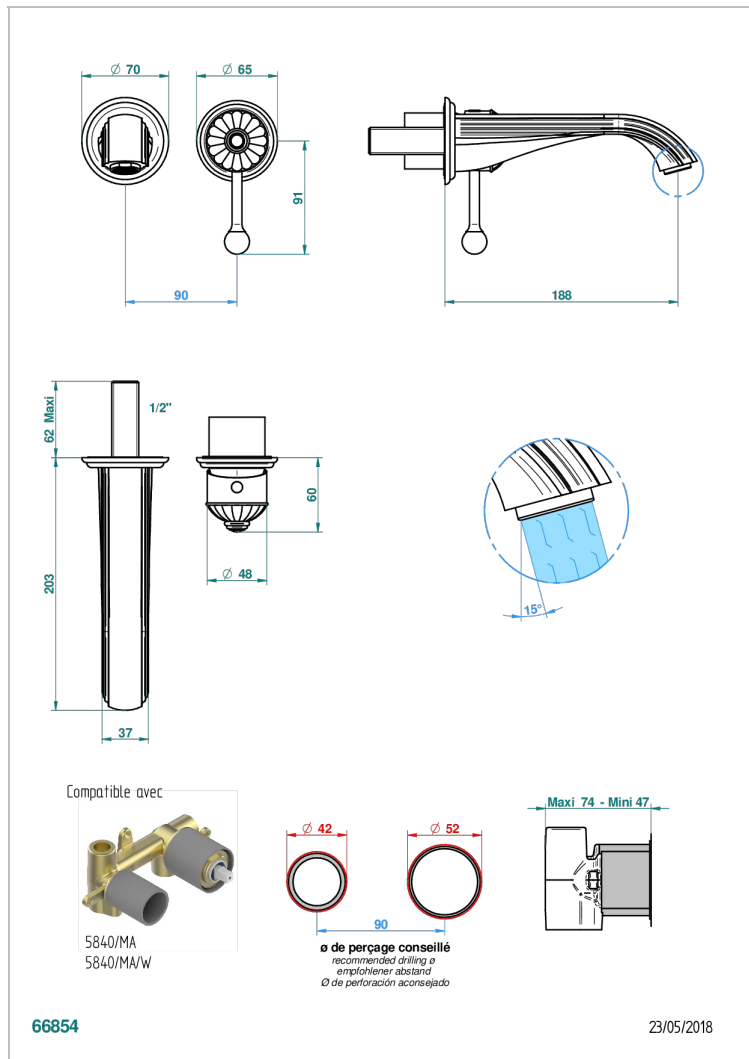

VOGUE LAPIS LAZULI

A8S-6541B

THG[®]
PARIS

Trim only for Built-in basin mixer with spout (two x 1/2" inlets and one 1/2" outlet), without waste

CHARACTERISTIC

- Vogue Lapis Lazuli
- Trim only for Built-in basin mixer with spout (two x 1/2" inlets and one 1/2" outlet), without waste

RELATED SKU'S

- Ref. G00-5840/MAUS Rough parts for concealed wall-mounted mixer with 1/2" outlet

AVAILABLE FINITIONS

Black ceram - D30
Blush PVD - H62
Brass color PVD - H49
Brown bronze color PVD - F33
Chrome polished - A02
Chrome polished / gold polished - G02