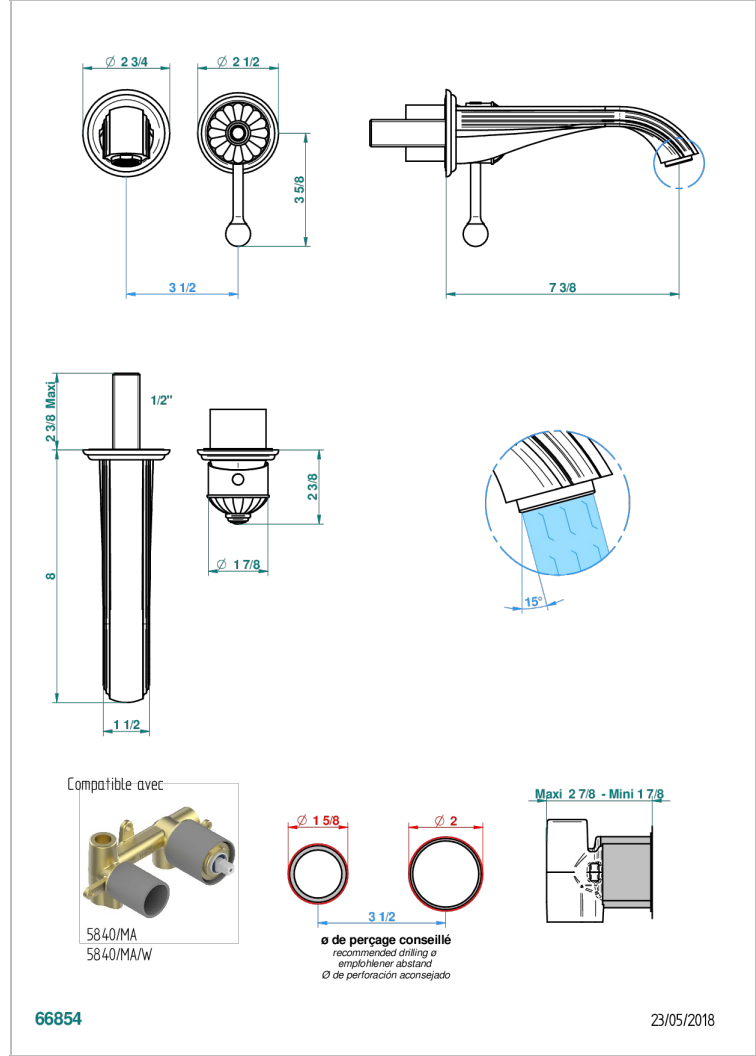

VOGUE LAPIS LAZULI

A8S-6541B

THG[®]
PARIS

Trim only for Built-in basin mixer with spout (two x 1/2" inlets and one 1/2" outlet), without waste

CARACTERÍSTICAS

- Vogue Lapis Lazuli
- Trim only for Built-in basin mixer with spout (two x 1/2" inlets and one 1/2" outlet), without waste

PRODUCTOS RELACIONADOS

- Ref. G00-5840/MAUS Rough parts for concealed wall-mounted mixer with 1/2" outlet

ACABADOS DISPONIBLES

Bronce claro - D01
Cerámica negra mate - D30
Cobre viejo mate - H07
Cromo - A02
Cromo / dorado - G02
Cromo mate - C02