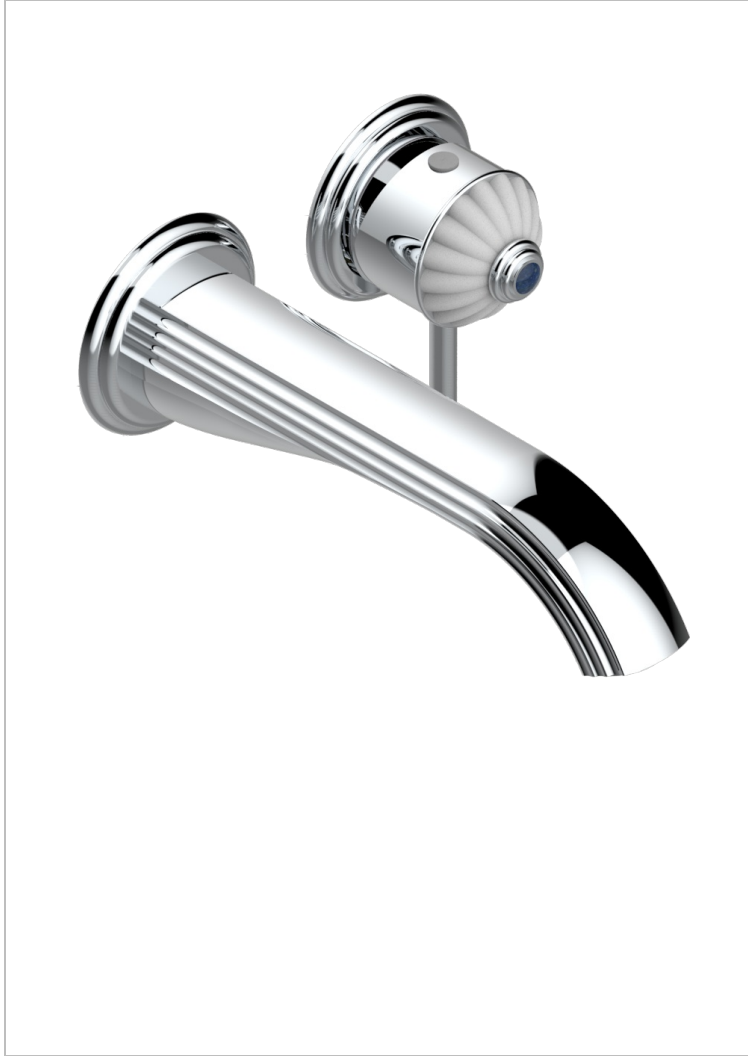

VOGUE LAPIS LAZULI

A8S-6541B

THG[®]
PARIS

Trim only for Built-in basin mixer with spout (two x 1/2" inlets and one 1/2" outlet), without waste

CARACTERÍSTICAS

- Vogue Lapis Lazuli
- Trim only for Built-in basin mixer with spout (two x 1/2" inlets and one 1/2" outlet), without waste

PRODUCTOS RELACIONADOS

- Ref. G00-5840/MAUS Rough parts for concealed wall-mounted mixer with 1/2" outlet

ACABADOS DISPONIBLES

Bronce claro - D01
Cerámica negra mate - D30
Cobre viejo mate - H07
Cromo - A02
Cromo / dorado - G02
Cromo mate - C02

Dorado - F01
Dorado mate - F07
Dorado pálido - F30
Dorado pálido mate (sin barniz) - F31
Níquel - B01
Níquel mate - C01

Níquel viejo - H28
Pvd blush - H62
Pvd blush mate - H60
Pvd color latón - H49
Pvd color latón mate - H50
Pvd color níquel - H55