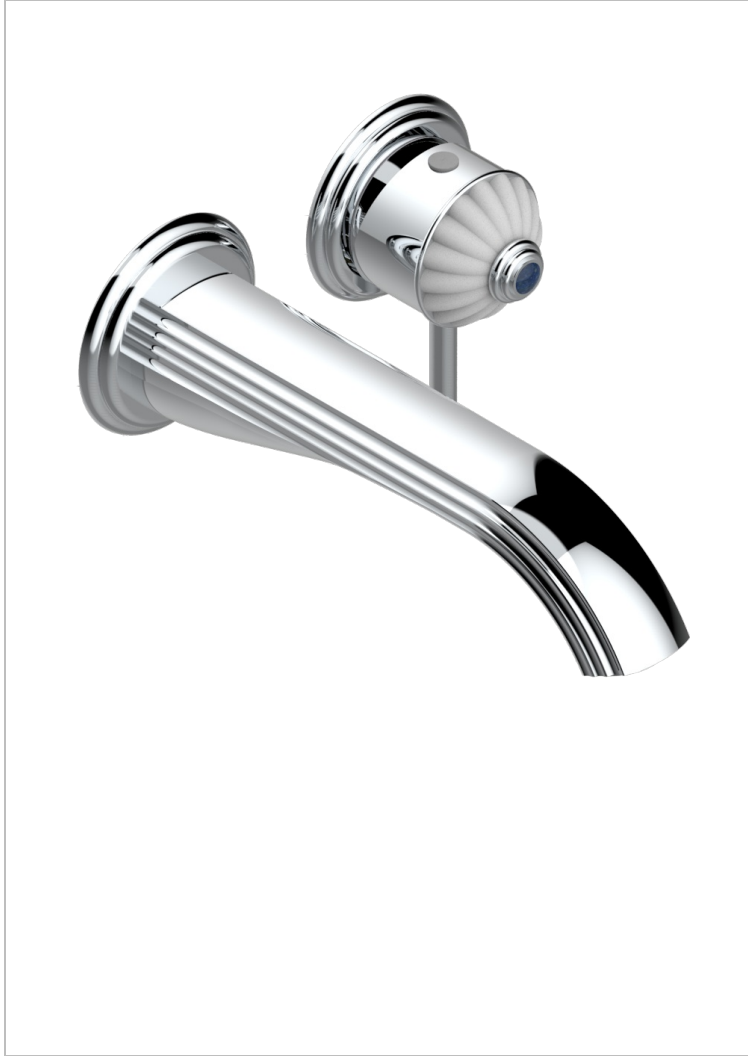

# VOGUE LAPIS LAZULI

A8S-6541B

Trim only for Built-in basin mixer with spout (two x 1/2" inlets and one 1/2" outlet), without waste

## CHARACTERISTIC

- Vogue Lapis Lazuli
- Trim only for Built-in basin mixer with spout (two x 1/2" inlets and one 1/2" outlet), without waste

## RELATED SKU'S

- Ref. G00-5840/MAUS Rough parts for concealed wall-mounted mixer with 1/2" outlet