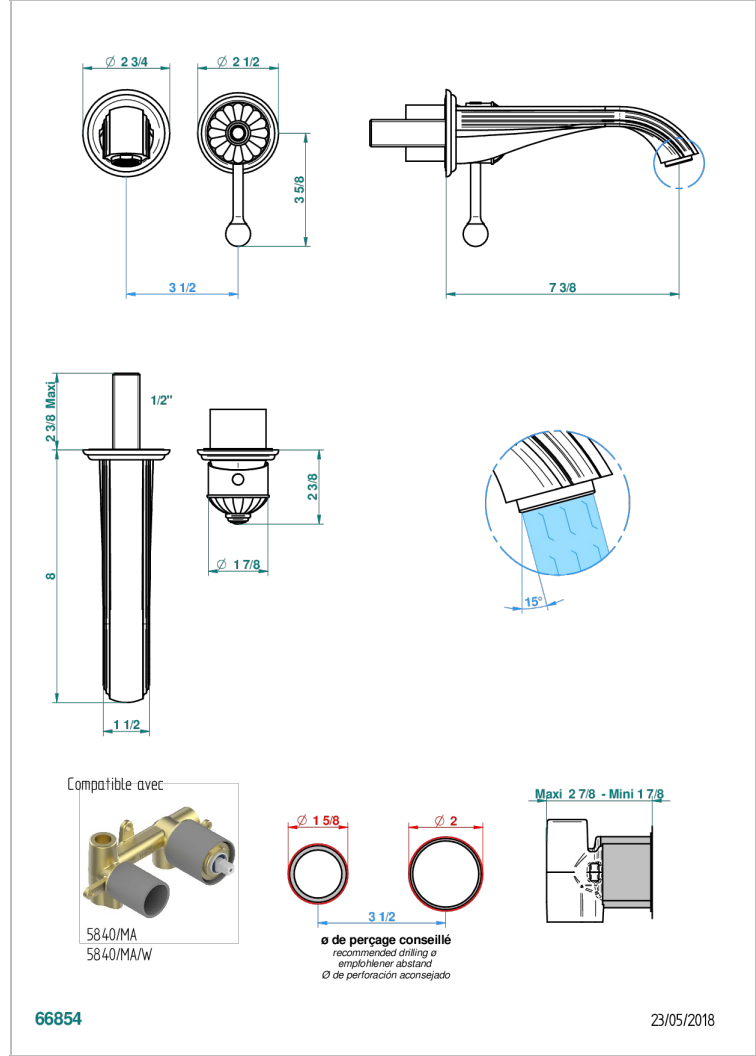

# VOGUE LAPIS LAZULI

A8S-6541B

Trim only for Built-in basin mixer with spout (two x 1/2" inlets and one 1/2" outlet), without waste

## CHARACTERISTIC

- Vogue Lapis Lazuli
- Trim only for Built-in basin mixer with spout (two x 1/2" inlets and one 1/2" outlet), without waste

## RELATED SKU'S

- Ref. G00-5840/MAUS Rough parts for concealed wall-mounted mixer with 1/2" outlet