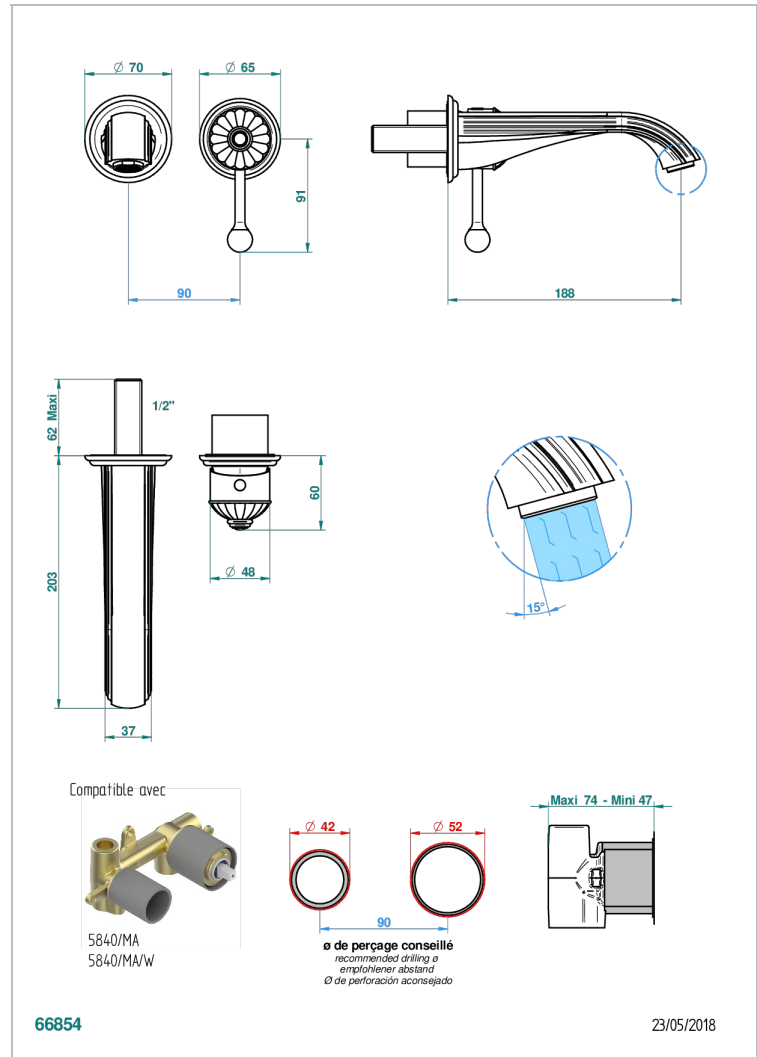

VOGUE LAPIS LAZULI

A8S-6541B

THG[®]
PARIS

Trim only for Built-in basin mixer with spout (two x 1/2" inlets and one 1/2" outlet), without waste

CHARACTERISTIC

- Vogue Lapis Lazuli
- Trim only for Built-in basin mixer with spout (two x 1/2" inlets and one 1/2" outlet), without waste

RELATED SKU'S

- Ref. G00-5840/MA/W Rough parts for concealed wall-mounted mixer with 1/2" outlet, for WC douche - WRAS approved

AVAILABLE FINITIONS

Antique nickel - H28
Black ceram - D30
Blush PVD - H62
Brass color PVD - H49
Brown bronze color PVD - F33
Gold color PVD - H52

Nickel color PVD - H55
Polished chrome (color finish) - A02
Polished chrome / Polished gold (color finish) - G02
Polished gold (color finish) - F01
Polished nickel - B01
Soft gold - F30

Soft matt gold - F31
Umber PVD - H66
Varnished matt antique red copper (color finish) - H07