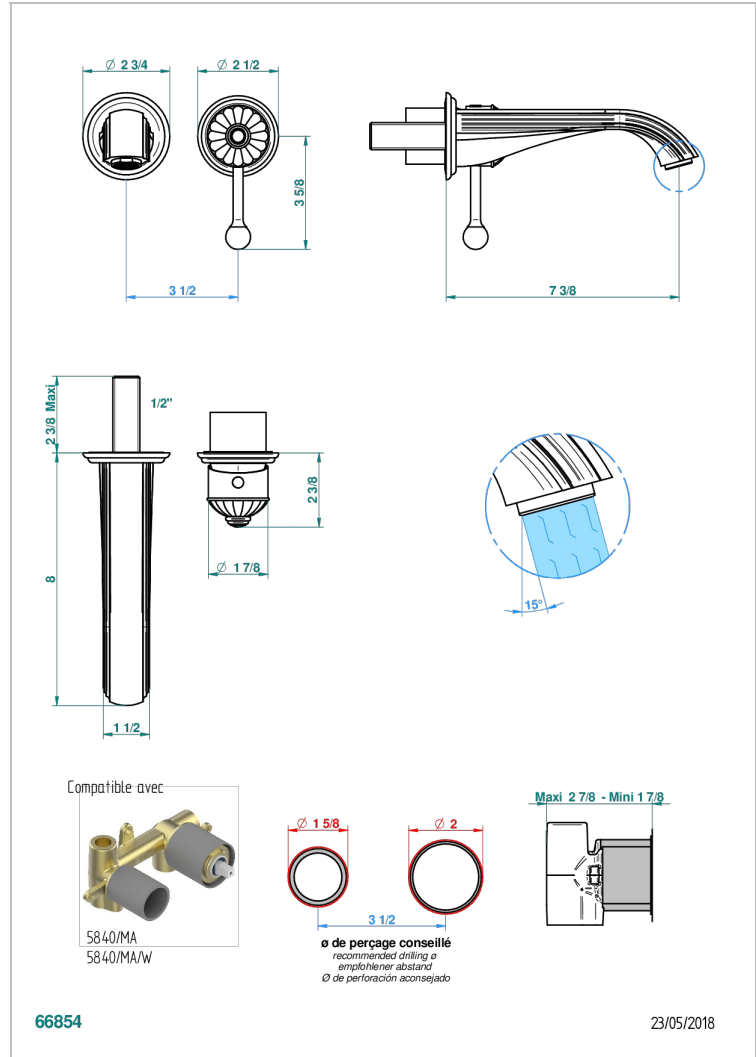

# VOGUE LAPIS LAZULI

A8S-6541B

THG<sup>®</sup>  
PARIS

Trim only for Built-in basin mixer with spout (two x 1/2" inlets and one 1/2" outlet), without waste

## CHARACTERISTIC

- Vogue Lapis Lazuli
- Trim only for Built-in basin mixer with spout (two x 1/2" inlets and one 1/2" outlet), without waste

## RELATED SKU'S

- Ref. G00-5840/MA/W Rough parts for concealed wall-mounted mixer with 1/2" outlet, for WC douche - WRAS approved