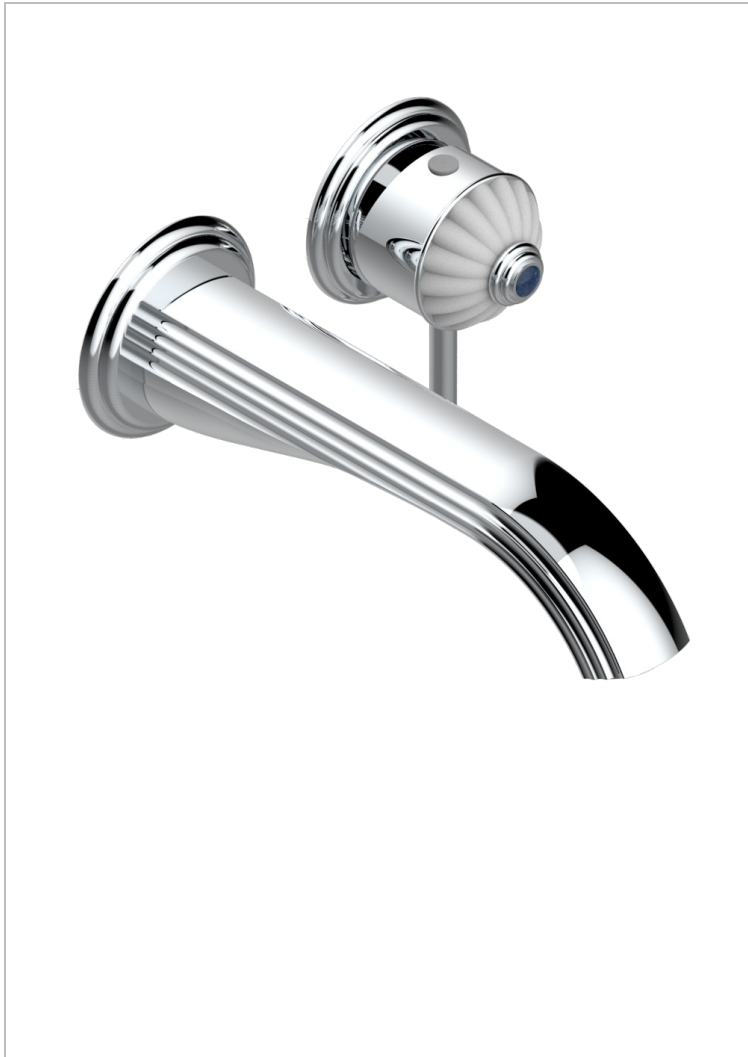

# VOGUE LAPIS LAZULI

A8S-6541B

THG<sup>®</sup>  
PARIS

Trim only for Built-in basin mixer with spout (two x 1/2" inlets and one 1/2" outlet), without waste

## CHARACTERISTIC

- Vogue Lapis Lazuli
- Trim only for Built-in basin mixer with spout (two x 1/2" inlets and one 1/2" outlet), without waste

## RELATED SKU'S

- Ref. G00-5840/MA/W Rough parts for concealed wall-mounted mixer with 1/2" outlet, for WC douche - WRAS approved

## AVAILABLE FINITIONS

Antique nickel - H28  
Black ceram - D30  
Blush PVD - H62  
Brass color PVD - H49  
Brown bronze color PVD - F33  
Gold color PVD - H52

Graphite PVD - H64  
Lacquered light bronze - D01  
Matt Umber PVD - H67  
Matt blush PVD - H60  
Matt brass color PVD - H50  
Matt brown bronze color PVD - F34