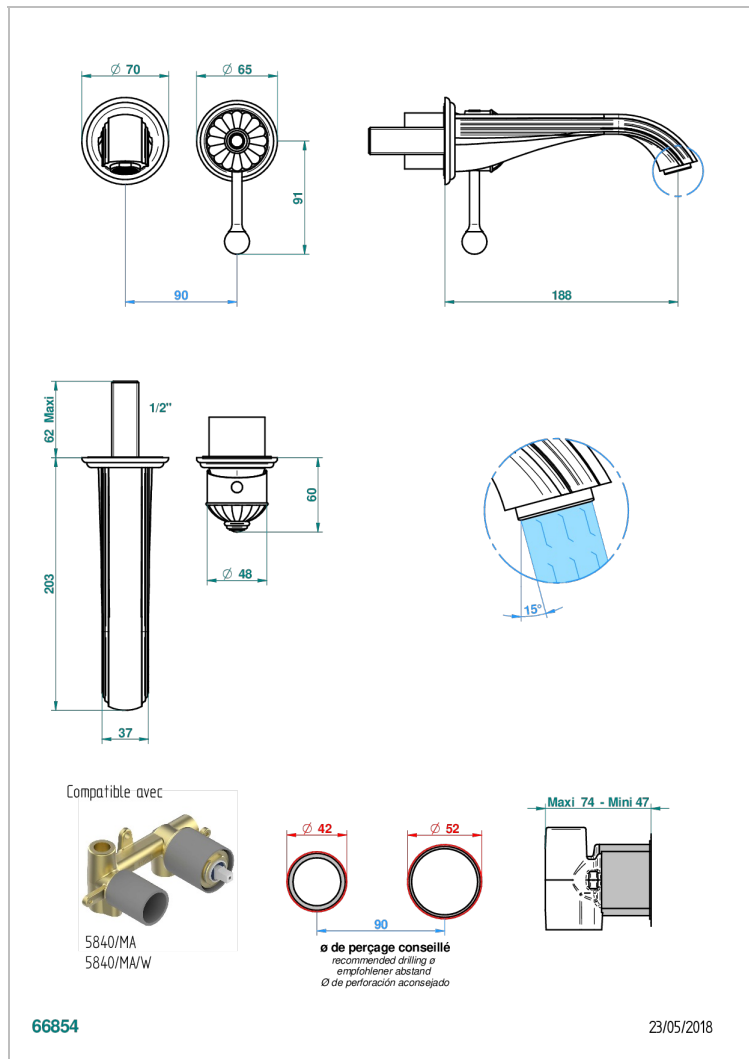

VOGUE LAPIS LAZULI

A8S-6541B

THG
PARIS

Trim only for Built-in basin mixer with spout (two x 1/2" inlets and one 1/2" outlet), without waste

CARACTERÍSTICAS

- Vogue Lapis Lazuli
- Trim only for Built-in basin mixer with spout (two x 1/2" inlets and one 1/2" outlet), without waste

PRODUCTOS RELACIONADOS

- Ref. G00-5840/MA Parte empotrada para mezclador mural con salida hembra 1/2"

ACABADOS DISPONIBLES

Bronce claro - D01
Cerámica negra mate - D30
Cobre viejo mate - H07
Cromo - A02
Cromo / dorado - G02
Cromo mate - C02