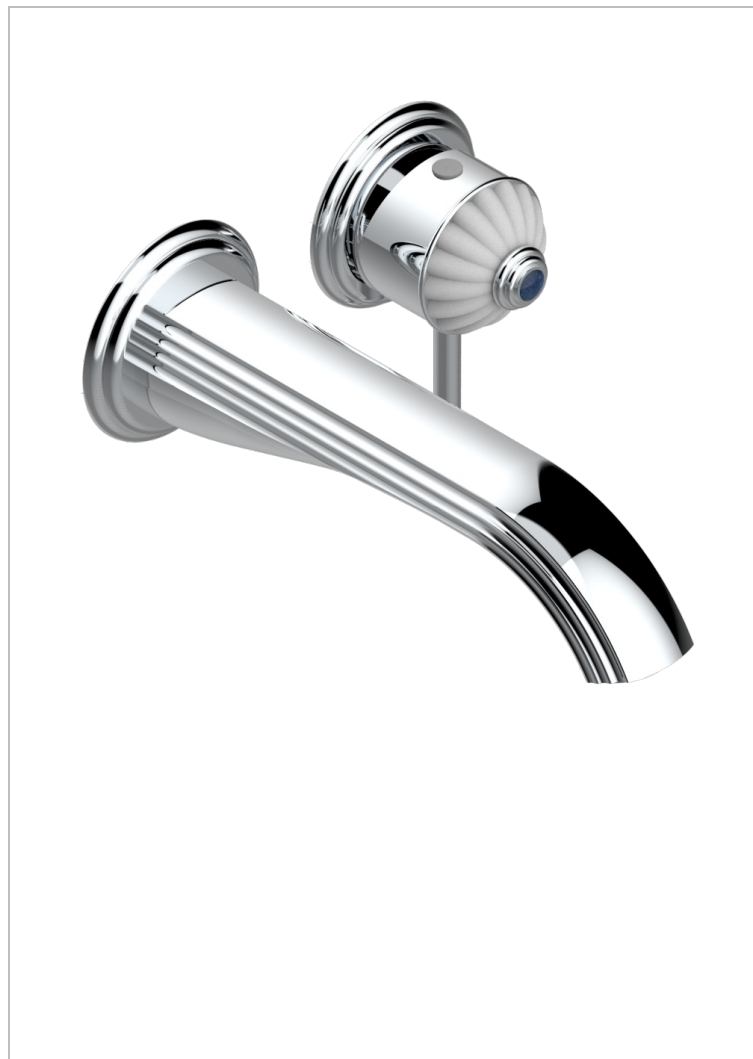

VOGUE LAPIS LAZULI

A8S-6541B

THG[®]
PARIS

Trim only for Built-in basin mixer with spout (two x 1/2" inlets and one 1/2" outlet), without waste

CHARACTERISTIC

- Vogue Lapis Lazuli
- Trim only for Built-in basin mixer with spout (two x 1/2" inlets and one 1/2" outlet), without waste

RELATED SKU'S

- Ref. G00-5840/MA Rough parts for concealed wall-mounted mixer with 1/2" outlet

AVAILABLE FINITIONS

Antique nickel - H28
Black ceram - D30
Blush PVD - H62
Brass color PVD - H49
Brown bronze color PVD - F33
Gold color PVD - H52

Nickel color PVD - H55
Polished chrome (color finish) - A02
Polished chrome / Polished gold (color finish) - G02
Polished gold (color finish) - F01
Polished nickel - B01
Soft gold - F30

Soft matt gold - F31
Umber PVD - H66
Varnished matt antique red copper (color finish) - H07