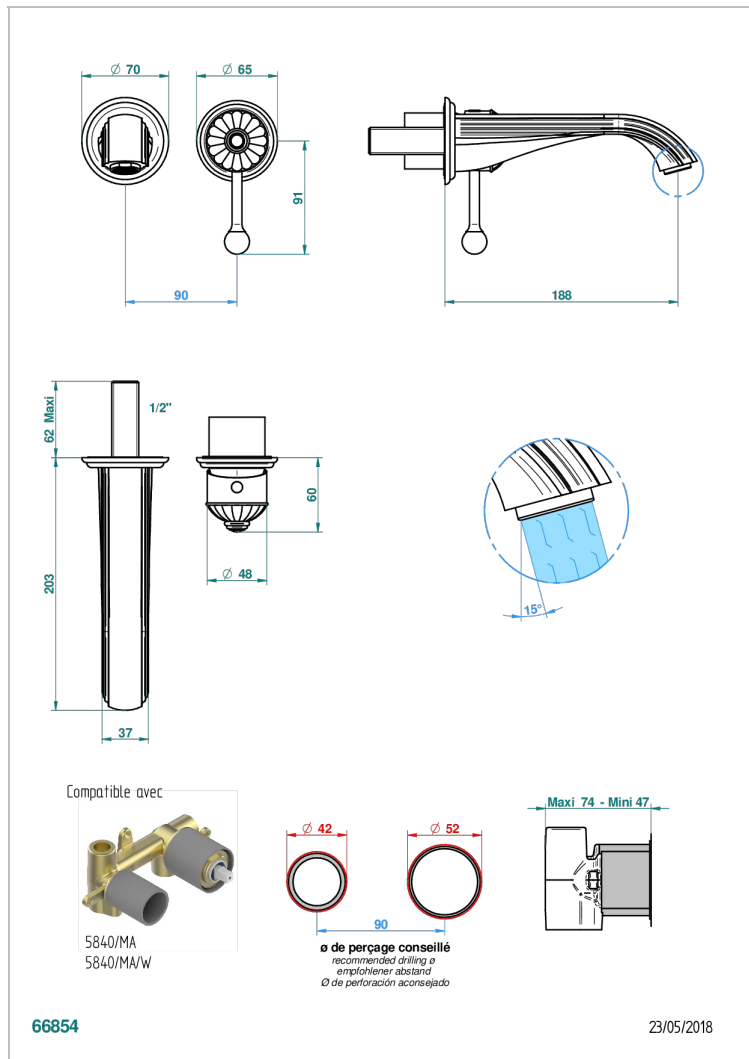

VOGUE LAPIS LAZULI

A8S-6541B

THG[®]
PARIS

Trim only for Built-in basin mixer with spout (two x 1/2" inlets and one 1/2" outlet), without waste

CHARACTERISTIC

- Vogue Lapis Lazuli
- Trim only for Built-in basin mixer with spout (two x 1/2" inlets and one 1/2" outlet), without waste

RELATED SKU'S

- Ref. G00-5840/MA Rough parts for concealed wall-mounted mixer with 1/2" outlet

AVAILABLE FINITIONS

Antique nickel - H28
Black ceram - D30
Blush PVD - H62
Brass color PVD - H49
Brown bronze color PVD - F33
Gold color PVD - H52

Nickel color PVD - H55
Polished chrome (color finish) - A02
Polished chrome / Polished gold (color finish) - G02
Polished gold (color finish) - F01
Polished nickel - B01
Soft gold - F30

Soft matt gold - F31
Umber PVD - H66
Varnished matt antique red copper (color finish) - H07