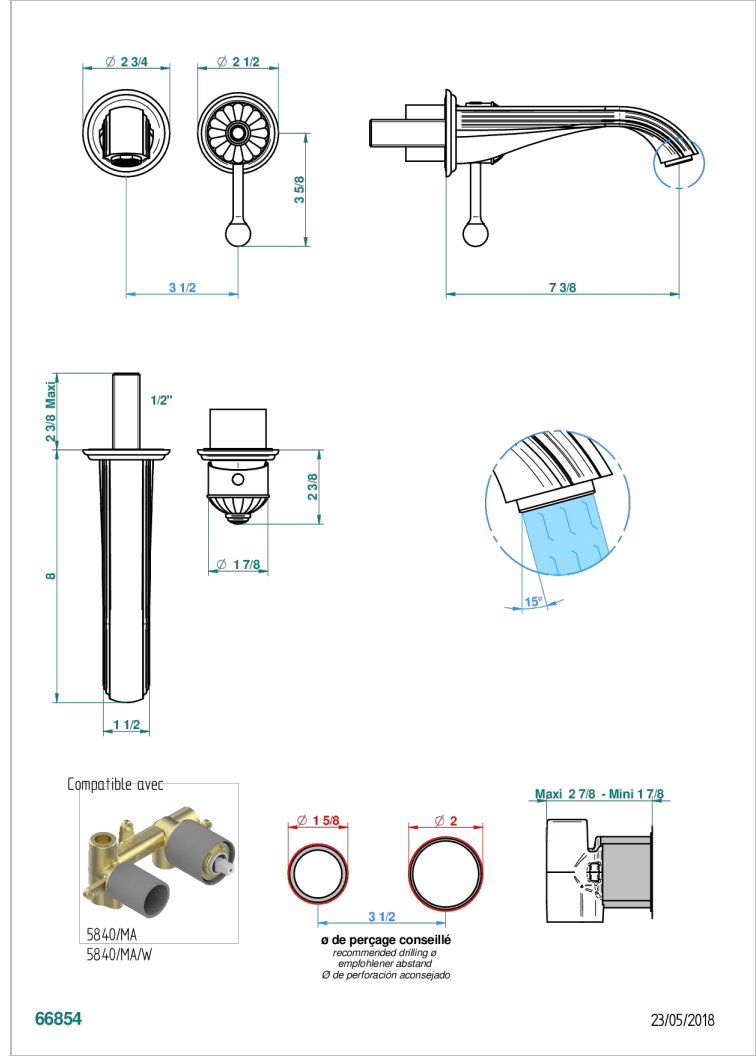

VOGUE LAPIS LAZULI

A8S-6541B

THG[®]
PARIS

Trim only for Built-in basin mixer with spout (two x 1/2" inlets and one 1/2" outlet), without waste

CARACTERÍSTICAS

- Vogue Lapis Lazuli
- Trim only for Built-in basin mixer with spout (two x 1/2" inlets and one 1/2" outlet), without waste

PRODUCTOS RELACIONADOS

- Ref. G00-5840/MA Parte empotrada para mezclador mural con salida hembra 1/2"

ACABADOS DISPONIBLES

Bronce claro - D01
Cerámica negra mate - D30
Cobre viejo mate - H07
Cromo - A02
Cromo / dorado - G02
Cromo mate - C02