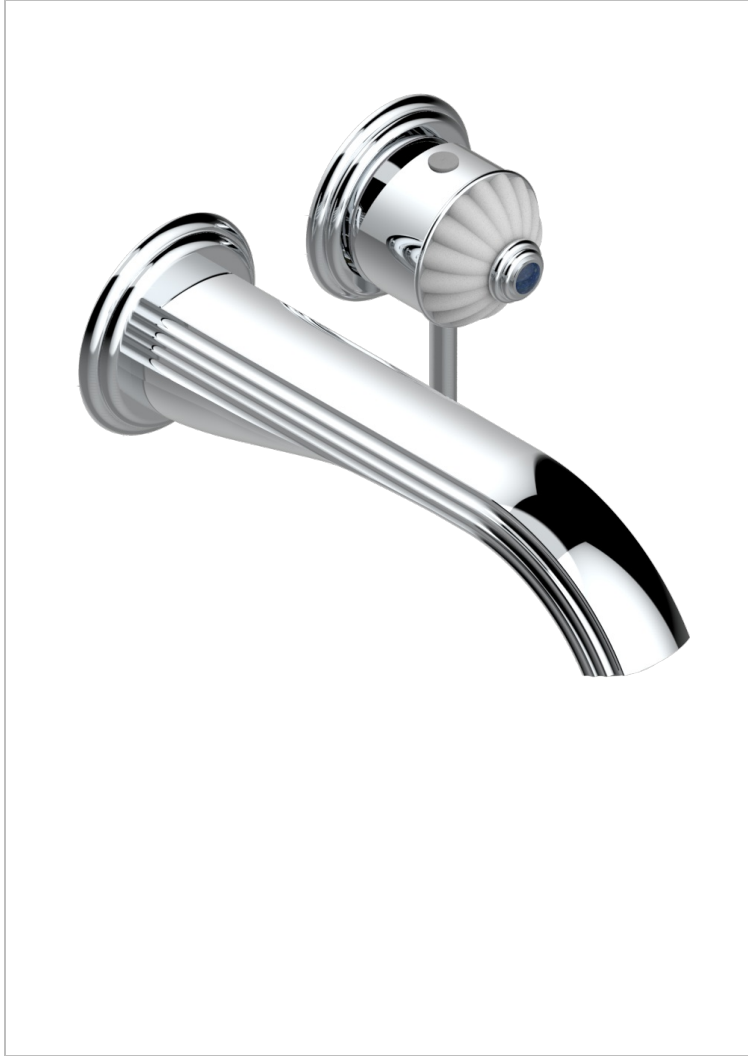

VOGUE LAPIS LAZULI

A8S-6541B

THG[®]
PARIS

Trim only for Built-in basin mixer with spout (two x 1/2" inlets and one 1/2" outlet), without waste

CHARACTERISTIC

- Vogue Lapis Lazuli
- Trim only for Built-in basin mixer with spout (two x 1/2" inlets and one 1/2" outlet), without waste

RELATED SKU'S

- Ref. G00-5840/MA Rough parts for concealed wall-mounted mixer with 1/2" outlet

AVAILABLE FINITIONS

Antique nickel - H28
Black ceram - D30
Blush PVD - H62
Brass color PVD - H49
Brown bronze color PVD - F33
Gold color PVD - H52

Graphite PVD - H64
Lacquered light bronze - D01
Matt Umber PVD - H67
Matt blush PVD - H60
Matt brass color PVD - H50
Matt brown bronze color PVD - F34

Matt chrome - C02
Matt gold - F07
Matt gold color PVD - H53
Matt graphite PVD - H65
Matt nickel (color finish) - C01
Matt nickel color PVD - H56

Nickel color PVD - H55
Polished chrome (color finish) - A02
Polished chrome / Polished gold (color finish) - G02
Polished gold (color finish) - F01
Polished nickel - B01
Soft gold - F30

Soft matt gold - F31
Umber PVD - H66
Varnished matt antique red copper (color finish) - H07