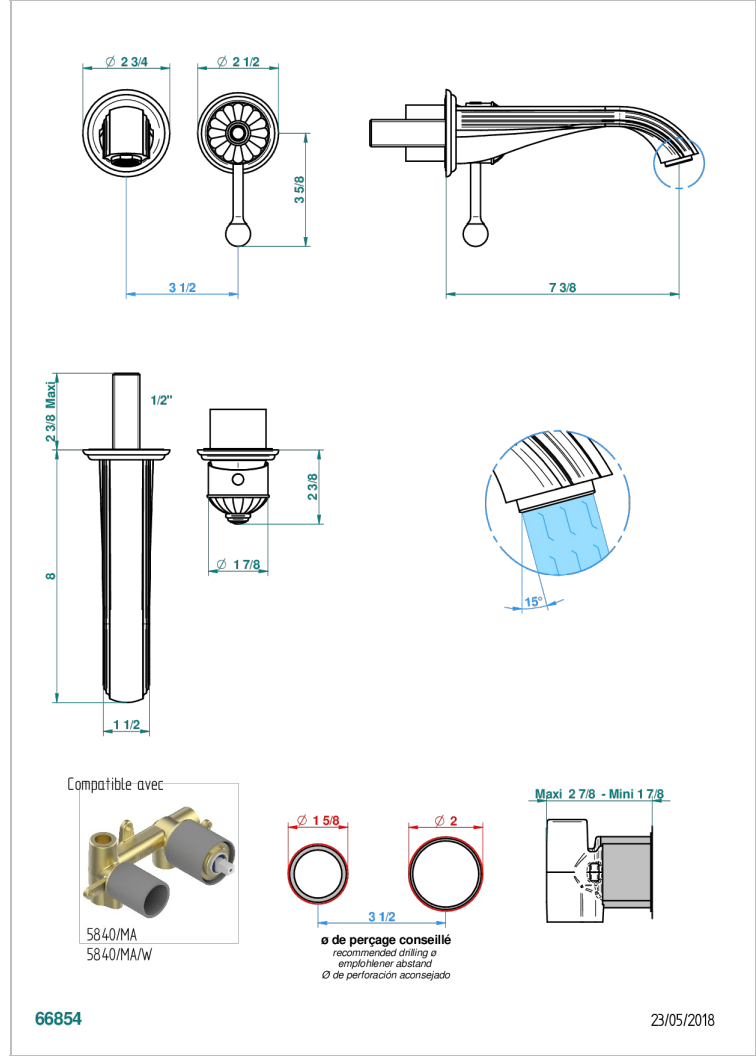

VOGUE LAPIS LAZULI

A8S-6541B

THG[®]
PARIS

Trim only for Built-in basin mixer with spout (two x 1/2" inlets and one 1/2" outlet), without waste

CHARACTERISTIC

- Vogue Lapis Lazuli
- Trim only for Built-in basin mixer with spout (two x 1/2" inlets and one 1/2" outlet), without waste

RELATED SKU'S

- Ref. G00-5840/MA Rough parts for concealed wall-mounted mixer with 1/2" outlet

AVAILABLE FINITIONS

Antique nickel - H28
Black ceram - D30
Blush PVD - H62
Brass color PVD - H49
Brown bronze color PVD - F33
Gold color PVD - H52

Nickel color PVD - H55
Polished chrome (color finish) - A02
Polished chrome / Polished gold (color finish) - G02
Polished gold (color finish) - F01
Polished nickel - B01
Soft gold - F30

Soft matt gold - F31
Umber PVD - H66
Varnished matt antique red copper (color finish) - H07