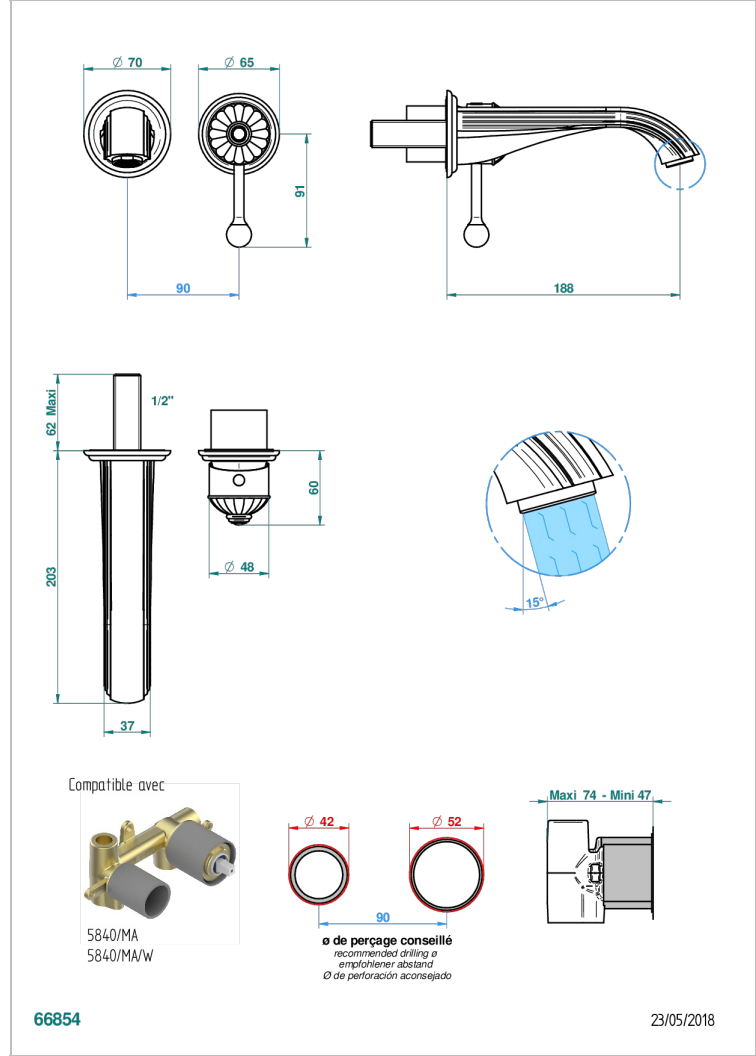

VOGUE LAPIS LAZULI

A8S-6541B

THG
PARIS

Trim only for Built-in basin mixer with spout (two x 1/2" inlets and one 1/2" outlet), without waste

CARACTERÍSTICAS

- Vogue Lapis Lazuli
- Trim only for Built-in basin mixer with spout (two x 1/2" inlets and one 1/2" outlet), without waste

PRODUCTOS RELACIONADOS

- Ref. G00-5840/MA Parte empotrada para mezclador mural con salida hembra 1/2

ACABADOS DISPONIBLES

Bronce claro - D01
Cerámica negra mate - D30
Cobre viejo mate - H07
Cromo - A02
Cromo / dorado - G02
Cromo mate - C02