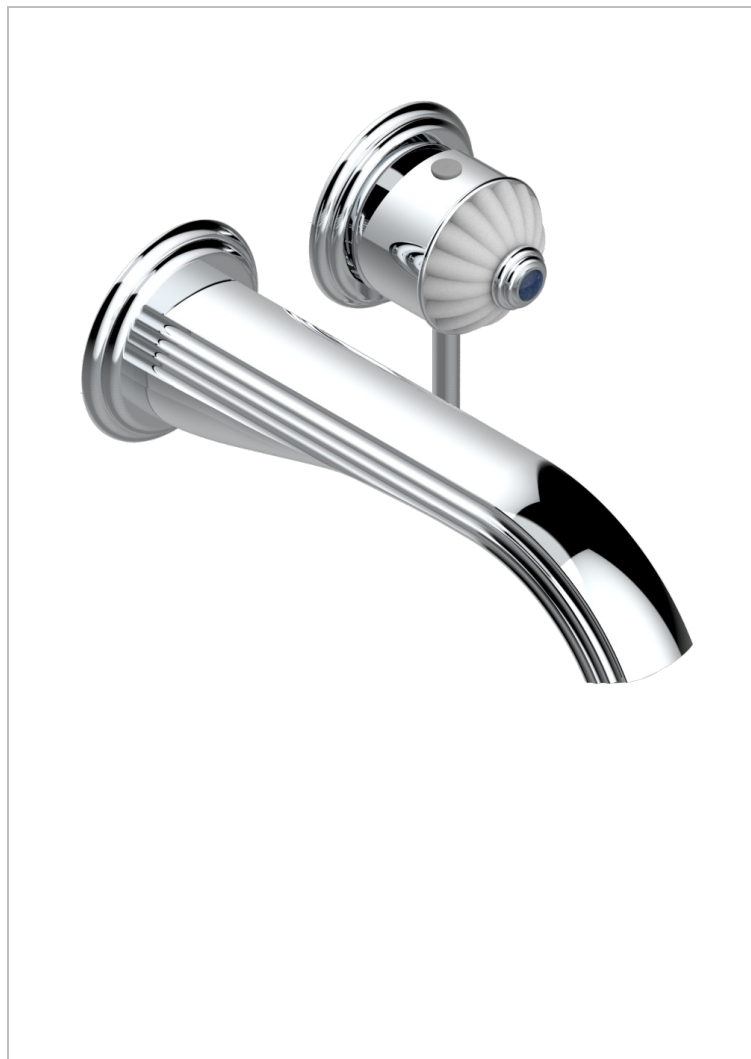

VOGUE LAPIS LAZULI

A8S-6541B

THG[®]
PARIS

Trim only for Built-in basin mixer with spout (two x 1/2" inlets and one 1/2" outlet), without waste

CHARACTERISTIC

- Vogue Lapis Lazuli
- Trim only for Built-in basin mixer with spout (two x 1/2" inlets and one 1/2" outlet), without waste

RELATED SKU'S

- Ref. G00-5840/MA Rough parts for concealed wall-mounted mixer with 1/2" outlet

AVAILABLE FINITIONS

Antique nickel - H28
Black ceram - D30
Blush PVD - H62
Brass color PVD - H49
Brown bronze color PVD - F33
Gold color PVD - H52

Nickel color PVD - H55
Polished chrome (color finish) - A02
Polished chrome / Polished gold (color finish) - G02
Polished gold (color finish) - F01
Polished nickel - B01
Soft gold - F30

Soft matt gold - F31
Umber PVD - H66
Varnished matt antique red copper (color finish) - H07