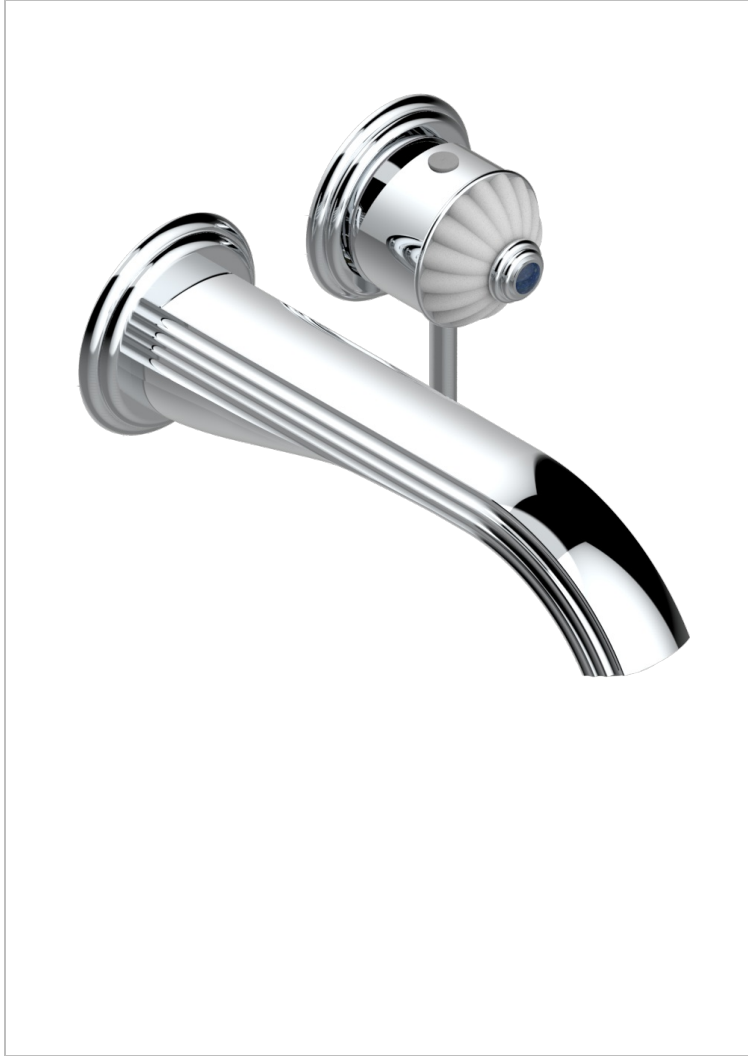

VOGUE LAPIS LAZULI

A8S-6541B

THG[®]
PARIS

Trim only for Built-in basin mixer with spout (two x 1/2" inlets and one 1/2" outlet), without waste

特色

- Vogue Lapis Lazuli
- Trim only for Built-in basin mixer with spout (two x 1/2" inlets and one 1/2" outlet), without waste

相关的SKU

- Ref. G00-5840/MA 卫浴套装, 含: 入墙式弯管出水管, 1米25强化软管, 触控式花洒和托勾, 美国标准

可选饰面

Black ceram - D30
Blush PVD - H62
Graphite PVD - H64
Matt Umber PVD - H67
Matt blush PVD - H60
Matt graphite PVD - H65

PVD哑光棕铜 - F34
PVD哑光金 - H53
PVD哑光铜 - H50
PVD哑光镍 - H56
PVD抛光铜 - H49
PVD棕铜 - F33

PVD金色 - H52
PVD镍 - H55
Umber PVD - H66
哑光复古铜 - H07
哑光浅金 - F31
哑光金 - F07

哑光铬 - C02
哑光镍 - C01
复古镍 - H28
抛光金 (24K金) - F01
抛光铬 - A02
抛光铬/抛光金 - G02

抛光镍 - B01
浅金 - F30
漆面铜 - D01