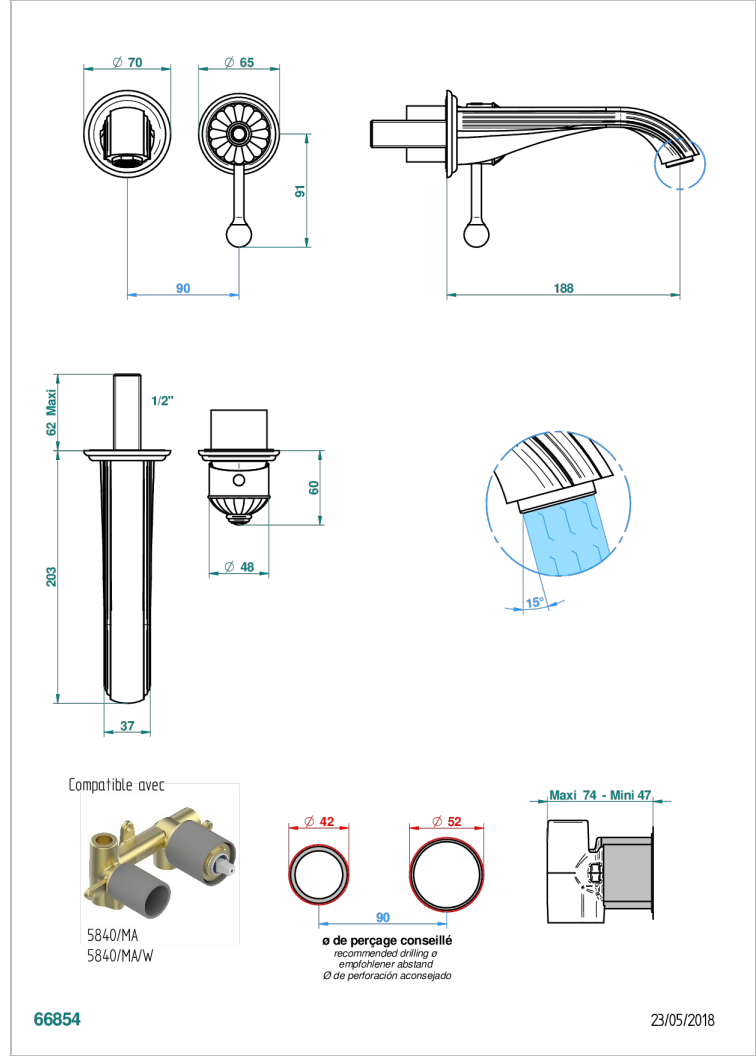

VOGUE LAPIS LAZULI

A8S-6541B

THG[®]
PARIS

Trim only for Built-in basin mixer with spout (two x 1/2" inlets and one 1/2" outlet), without waste

特色

- Vogue Lapis Lazuli
- Trim only for Built-in basin mixer with spout (two x 1/2" inlets and one 1/2" outlet), without waste

相关的SKU

- Ref. G00-5840/MA 卫浴套装, 含: 入墙式弯管出水管, 1米25强化软管, 触控式花洒和托勾, 美国标准

可选饰面

Black ceram - D30
Blush PVD - H62
Graphite PVD - H64
Matt Umber PVD - H67
Matt blush PVD - H60
Matt graphite PVD - H65

PVD哑光棕铜 - F34
PVD哑光金 - H53
PVD哑光铜 - H50
PVD哑光镍 - H56
PVD抛光铜 - H49
PVD棕铜 - F33