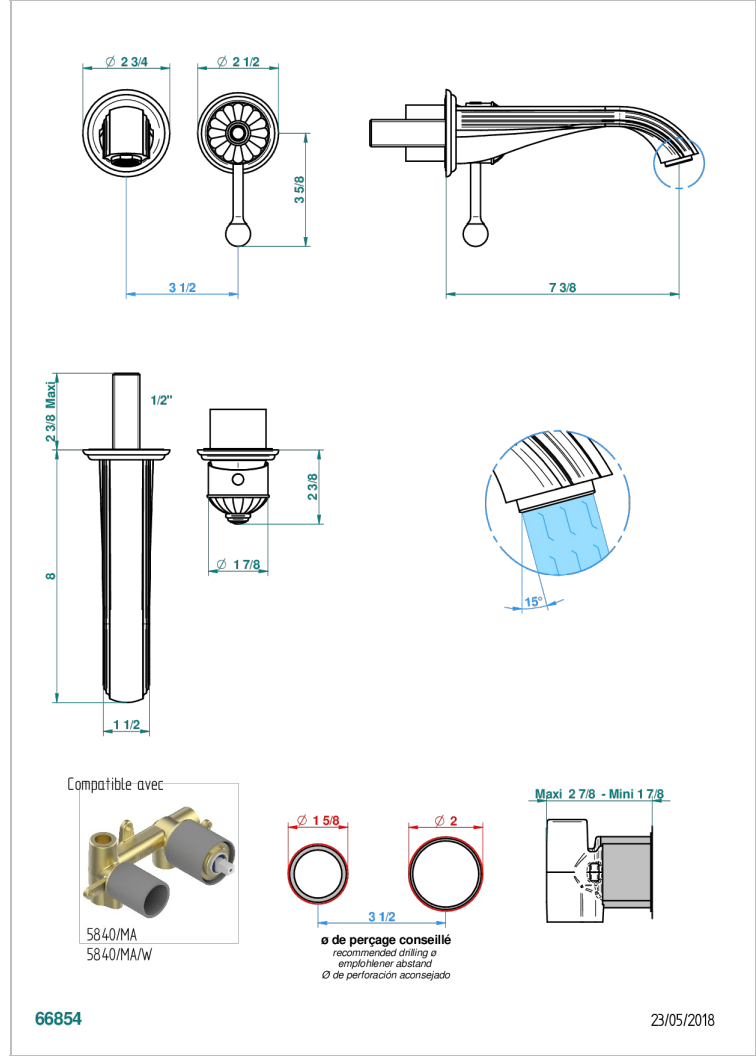

VOGUE LAPIS LAZULI

A8S-6541B

THG[®]
PARIS

Trim only for Built-in basin mixer with spout (two x 1/2" inlets and one 1/2" outlet), without waste

CARACTERÍSTICAS

- Vogue Lapis Lazuli
- Trim only for Built-in basin mixer with spout (two x 1/2" inlets and one 1/2" outlet), without waste

PRODUCTOS RELACIONADOS

- Ref. G00-5840/MA Parte empotrada para mezclador mural con salida hembra 1/2

ACABADOS DISPONIBLES

Bronce claro - D01
Cerámica negra mate - D30
Cobre viejo mate - H07
Cromo - A02
Cromo / dorado - G02
Cromo mate - C02