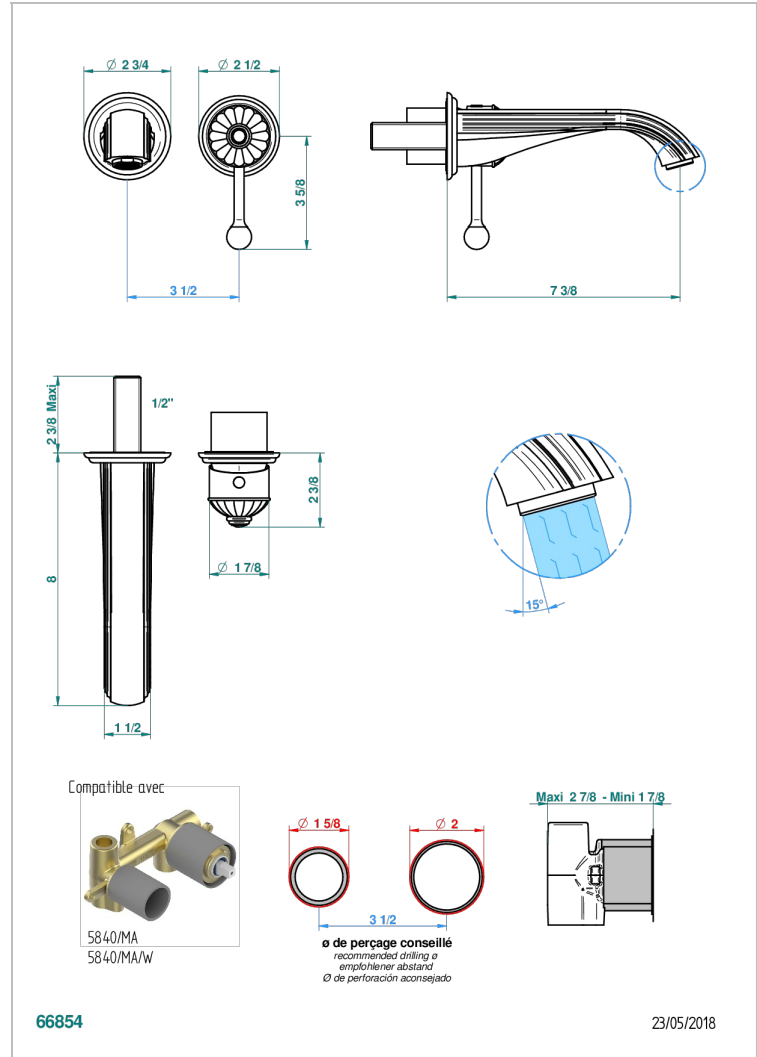

# VOGUE LAPIS LAZULI

A8S-6541B

THG  
PARIS

Trim only for Built-in basin mixer with spout (two x 1/2" inlets and one 1/2" outlet), without waste

## CHARACTERISTIC

- Vogue Lapis Lazuli
- Trim only for Built-in basin mixer with spout (two x 1/2" inlets and one 1/2" outlet), without waste

## RELATED SKU'S

- Ref. G00-5840/MA Rough parts for concealed wall-mounted mixer with 1/2" outlet