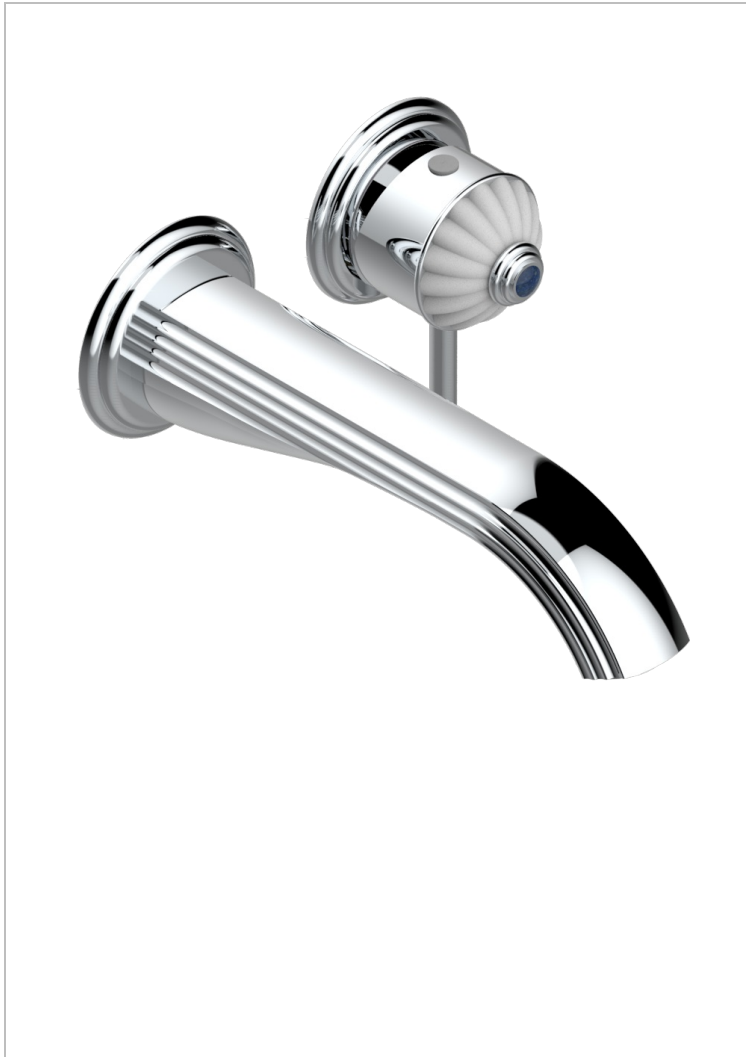

# VOGUE LAPIS LAZULI

A8S-6541B

THG  
PARIS

Trim only for Built-in basin mixer with spout (two x 1/2" inlets and one 1/2" outlet), without waste

## CHARACTERISTIC

- Vogue Lapis Lazuli
- Trim only for Built-in basin mixer with spout (two x 1/2" inlets and one 1/2" outlet), without waste

## RELATED SKU'S

- Ref. G00-5840/MA Rough parts for concealed wall-mounted mixer with 1/2" outlet

## AVAILABLE FINITIONS

Antique nickel - H28  
Black ceram - D30  
Blush PVD - H62  
Brass color PVD - H49  
Brown bronze color PVD - F33  
Gold color PVD - H52

Graphite PVD - H64  
Lacquered light bronze - D01  
Matt Umber PVD - H67  
Matt blush PVD - H60  
Matt brass color PVD - H50  
Matt brown bronze color PVD - F34