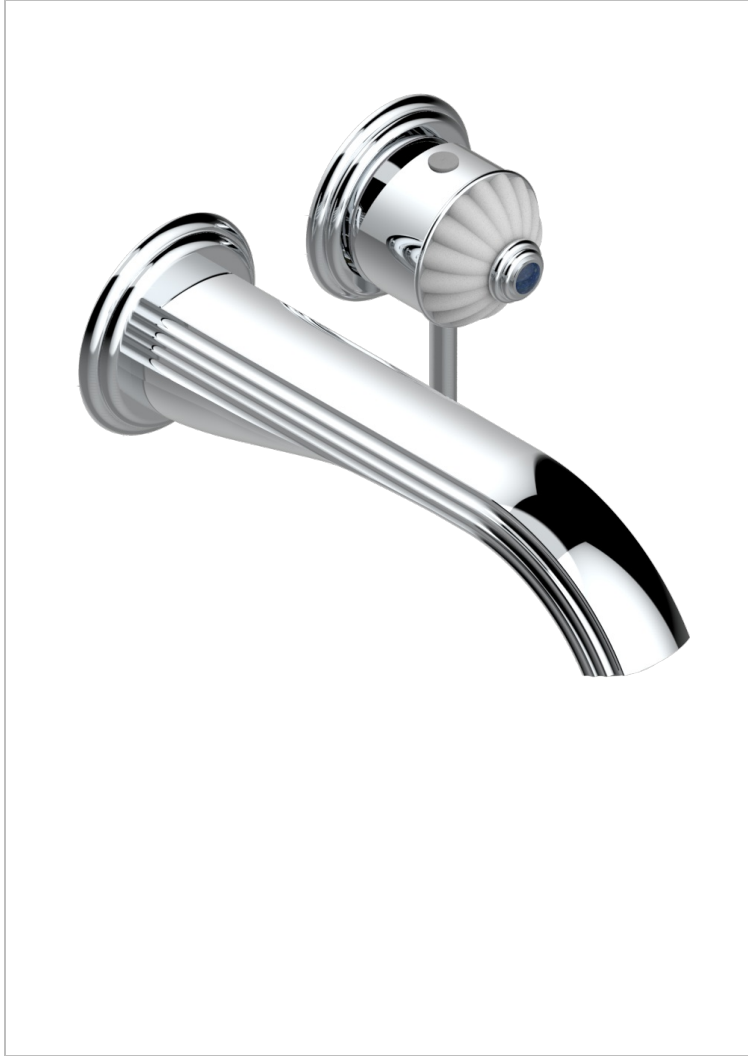

# VOGUE LAPIS LAZULI

A8S-6541B

THG<sup>®</sup>  
PARIS

Trim only for Built-in basin mixer with spout (two x 1/2" inlets and one 1/2" outlet), without waste

## 特色

- Vogue Lapis Lazuli
- Trim only for Built-in basin mixer with spout (two x 1/2" inlets and one 1/2" outlet), without waste

## 相关的SKU

- Ref. G00-5840/MA 卫浴套装, 含: 入墙式弯管出水管, 1米25强化软管, 触控式花洒和托勾, 美国标准