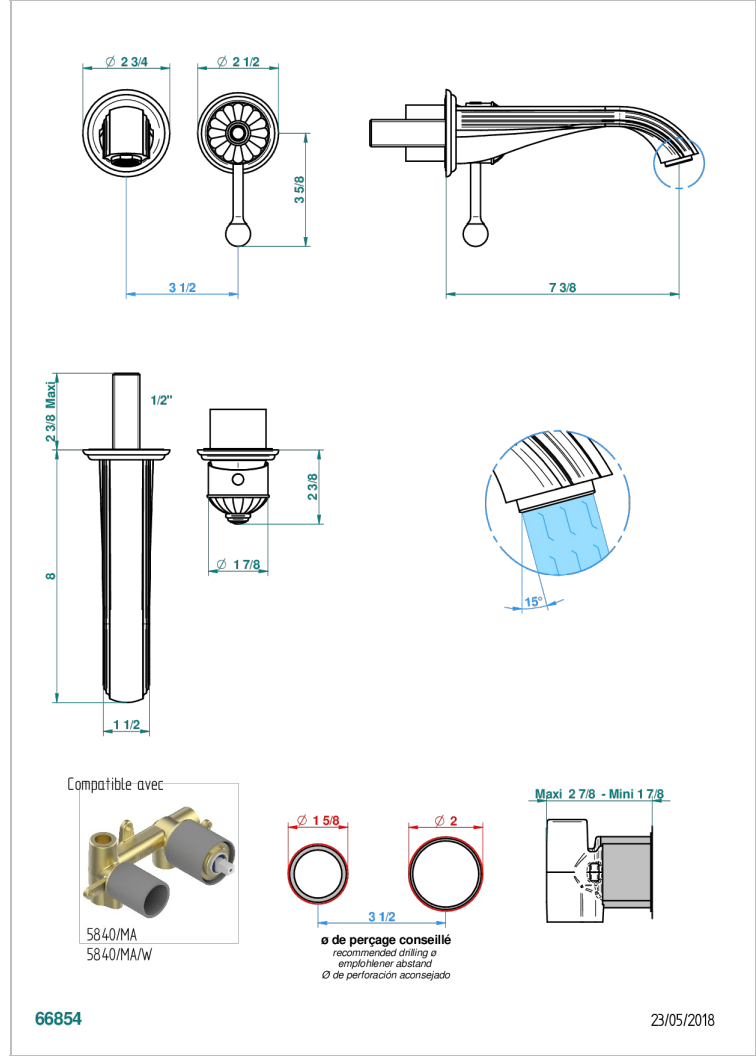

# VOGUE LAPIS LAZULI

A8S-6541B

THG<sup>®</sup>  
PARIS

Trim only for Built-in basin mixer with spout (two x 1/2" inlets and one 1/2" outlet), without waste

## 特色

- Vogue Lapis Lazuli
- Trim only for Built-in basin mixer with spout (two x 1/2" inlets and one 1/2" outlet), without waste

## 相关的SKU

- Ref. G00-5840/MA 卫浴套装, 含: 入墙式弯管出水管, 1米25强化软管, 触控式花洒和托勾, 美国标准