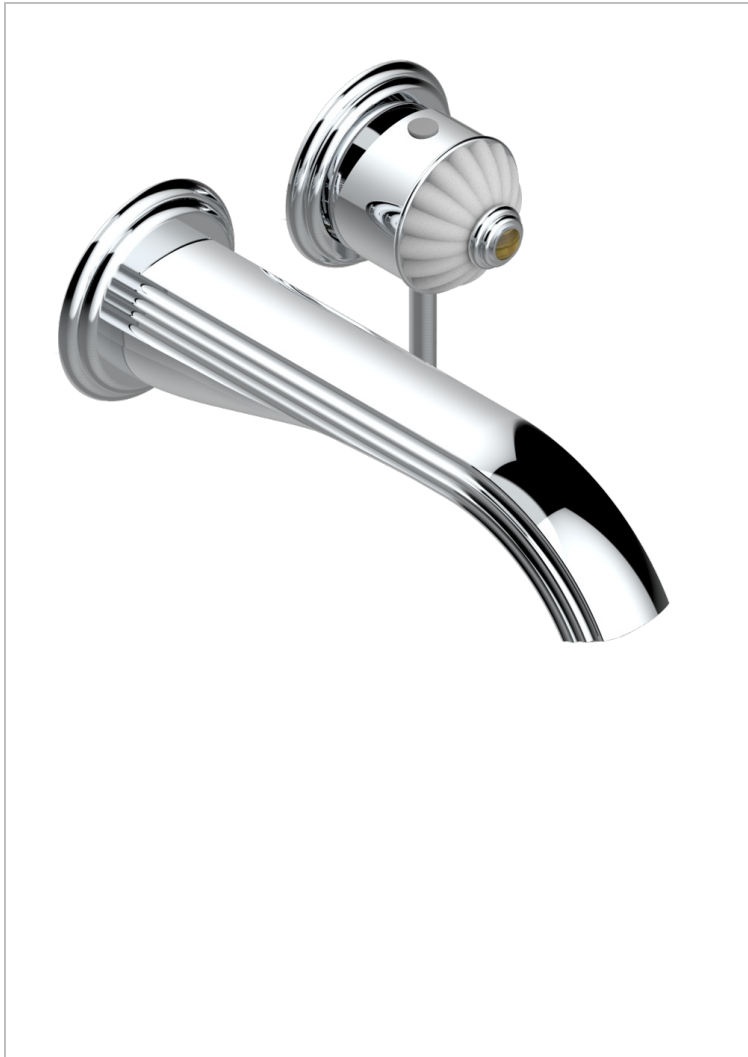

VOGUE TIGER EYE

A8R-6541B

THG[®]
PARIS

Trim only for Built-in basin mixer with spout (two x 1/2" inlets and one 1/2" outlet), without waste

CHARACTERISTIC

- Vogue Tiger Eye
- Trim only for Built-in basin mixer with spout (two x 1/2" inlets and one 1/2" outlet), without waste

RELATED SKU'S

- Ref. G00-5840/MAUS Rough parts for concealed wall-mounted mixer with 1/2" outlet

AVAILABLE FINITIONS

Black ceram - D30
Blush PVD - H62
Brass color PVD - H49
Brown bronze color PVD - F33
Chrome polished - A02
Chrome polished / gold polished - G02

Copper antique matt, coated - H07
Gold color PVD - H52
Gold mat - F07
Gold polished - F01
Graphite PVD - H64
Light coated bronze - D01

Matt Umber PVD - H67
Matt blush PVD - H60
Matt brass color PVD - H50
Matt brown bronze color PVD - F34
Matt chrome (American satin) - C02
Matt gold color PVD - H53

Matt graphite PVD - H65
Matt nickel (American satin) - C01
Matt nickel color PVD - H56
Nickel antique / Sovereign - H28
Nickel color PVD - H55
Nickel polished - B01

Soft gold - F30
Soft matt gold - F31
Umber PVD - H66