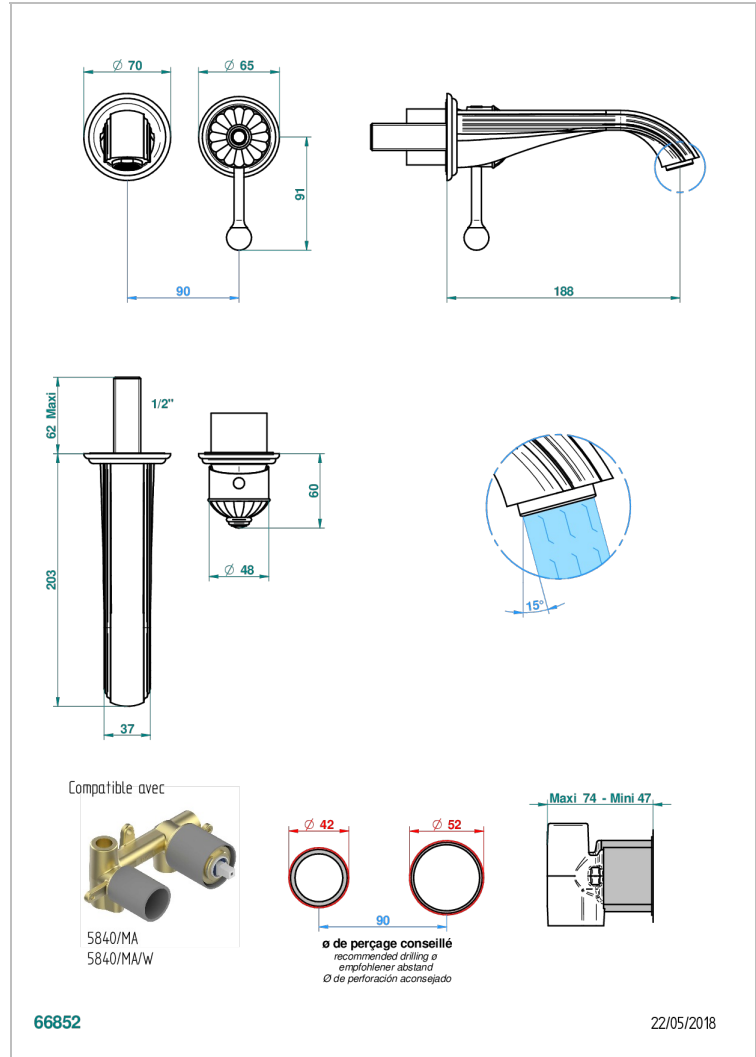

VOGUE TIGER EYE

A8R-6541B

THG[®]
PARIS

Trim only for Built-in basin mixer with spout (two x 1/2" inlets and one 1/2" outlet), without waste

CHARACTERISTIC

- Vogue Tiger Eye
- Trim only for Built-in basin mixer with spout (two x 1/2" inlets and one 1/2" outlet), without waste

RELATED SKU'S

- Ref. G00-5840/MAUS Rough parts for concealed wall-mounted mixer with 1/2" outlet

AVAILABLE FINITIONS

Black ceram - D30
Blush PVD - H62
Brass color PVD - H49
Brown bronze color PVD - F33
Chrome polished - A02
Chrome polished / gold polished - G02