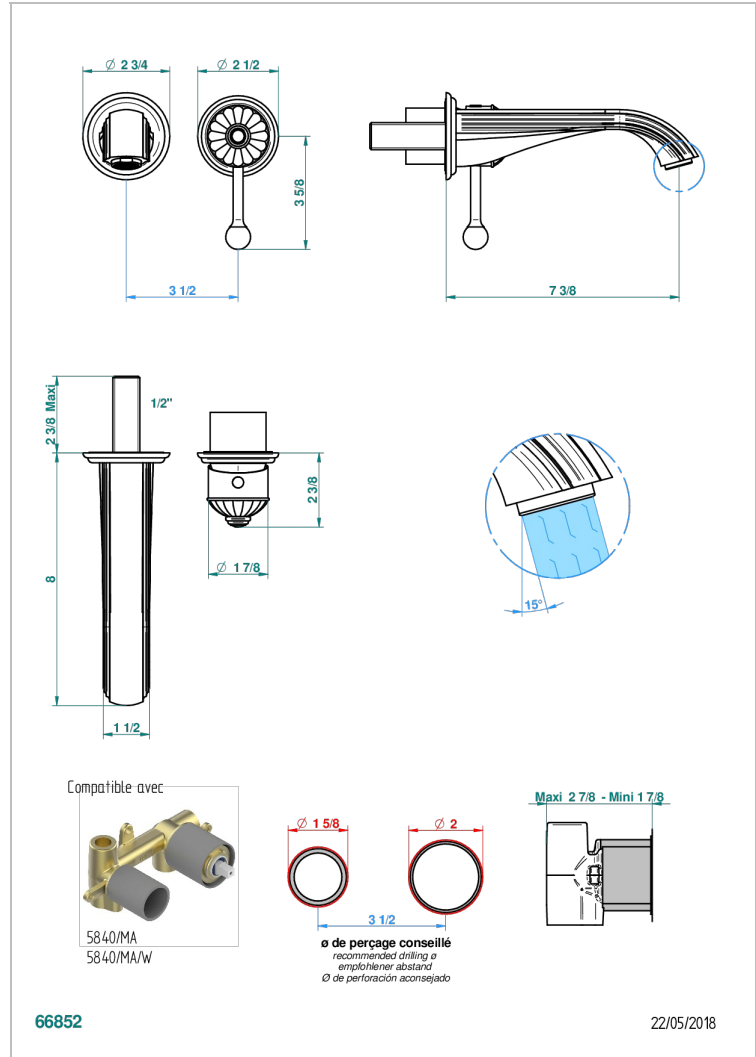

VOGUE TIGER EYE

A8R-6541B

THG[®]
PARIS

Trim only for Built-in basin mixer with spout (two x 1/2" inlets and one 1/2" outlet), without waste

CHARACTERISTIC

- Vogue Tiger Eye
- Trim only for Built-in basin mixer with spout (two x 1/2" inlets and one 1/2" outlet), without waste

RELATED SKU'S

- Ref. G00-5840/MAUS Rough parts for concealed wall-mounted mixer with 1/2" outlet

AVAILABLE FINITIONS

Black ceram - D30
Blush PVD - H62
Brass color PVD - H49
Brown bronze color PVD - F33
Chrome polished - A02
Chrome polished / gold polished - G02