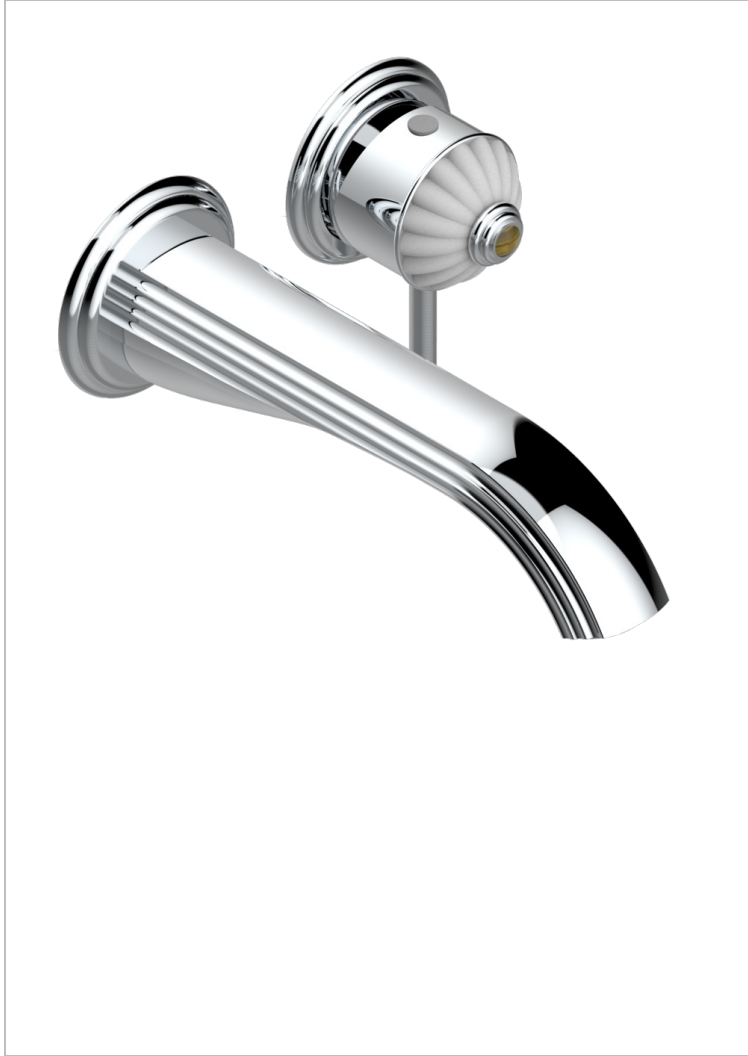

VOGUE TIGER EYE

A8R-6541B

THG[®]
PARIS

Trim only for Built-in basin mixer with spout (two x 1/2" inlets and one 1/2" outlet), without waste

CHARACTERISTIC

- Vogue Tiger Eye
- Trim only for Built-in basin mixer with spout (two x 1/2" inlets and one 1/2" outlet), without waste

RELATED SKU'S

- Ref. G00-5840/MA/W Rough parts for concealed wall-mounted mixer with 1/2" outlet, for WC douche - WRAS approved

AVAILABLE FINITIONS

Antique nickel - H28
Black ceram - D30
Blush PVD - H62
Brass color PVD - H49
Brown bronze color PVD - F33
Gold color PVD - H52

Nickel color PVD - H55
Polished chrome (color finish) - A02
Polished chrome / Polished gold (color finish) - G02
Polished gold (color finish) - F01
Polished nickel - B01
Soft gold - F30

Soft matt gold - F31
Umber PVD - H66
Varnished matt antique red copper (color finish) - H07