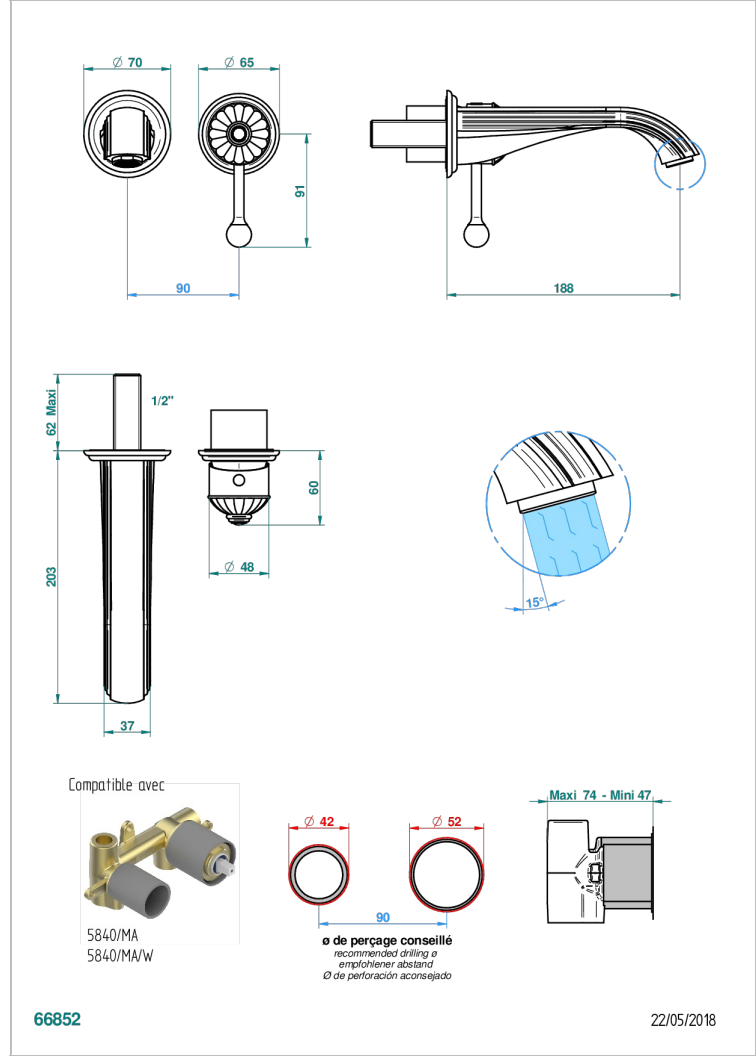

VOGUE TIGER EYE

A8R-6541B

THG[®]
PARIS

Trim only for Built-in basin mixer with spout (two x 1/2" inlets and one 1/2" outlet), without waste

CHARACTERISTIC

- Vogue Tiger Eye
- Trim only for Built-in basin mixer with spout (two x 1/2" inlets and one 1/2" outlet), without waste

RELATED SKU'S

- Ref. G00-5840/MA/W Rough parts for concealed wall-mounted mixer with 1/2" outlet, for WC douche - WRAS approved

AVAILABLE FINITIONS

Antique nickel - H28
Black ceram - D30
Blush PVD - H62
Brass color PVD - H49
Brown bronze color PVD - F33
Gold color PVD - H52

Nickel color PVD - H55
Polished chrome (color finish) - A02
Polished chrome / Polished gold (color finish) - G02
Polished gold (color finish) - F01
Polished nickel - B01
Soft gold - F30

Soft matt gold - F31
Umber PVD - H66
Varnished matt antique red copper (color finish) - H07