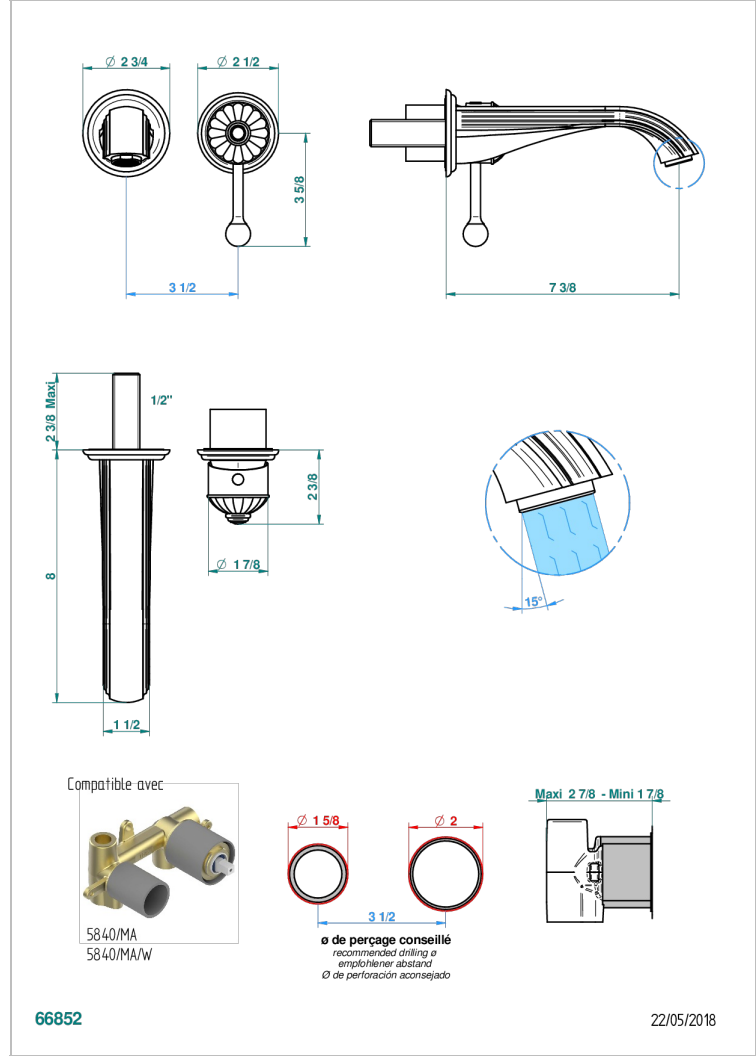

VOGUE TIGER EYE

A8R-6541B

THG[®]
PARIS

Trim only for Built-in basin mixer with spout (two x 1/2" inlets and one 1/2" outlet), without waste

CHARACTERISTIC

- Vogue Tiger Eye
- Trim only for Built-in basin mixer with spout (two x 1/2" inlets and one 1/2" outlet), without waste

RELATED SKU'S

- Ref. G00-5840/MA/W Rough parts for concealed wall-mounted mixer with 1/2" outlet, for WC douche - WRAS approved

AVAILABLE FINITIONS

Antique nickel - H28
Black ceram - D30
Blush PVD - H62
Brass color PVD - H49
Brown bronze color PVD - F33
Gold color PVD - H52

Nickel color PVD - H55
Polished chrome (color finish) - A02
Polished chrome / Polished gold (color finish) - G02
Polished gold (color finish) - F01
Polished nickel - B01
Soft gold - F30

Soft matt gold - F31
Umber PVD - H66
Varnished matt antique red copper (color finish) - H07