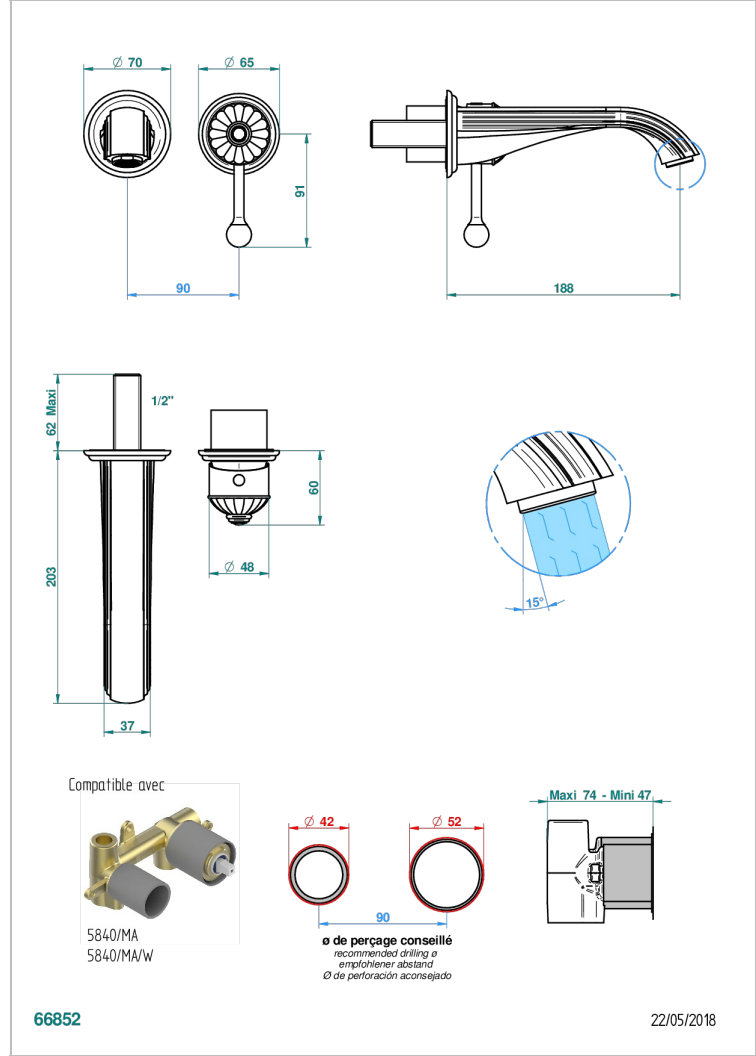

# VOGUE OJO DE TIGRE

A8R-6541B

THG<sup>®</sup>  
PARIS

Trim only for Built-in basin mixer with spout (two x 1/2" inlets and one 1/2" outlet), without waste

## CARACTERÍSTICAS

- Vogue Ojo de Tigre
- Trim only for Built-in basin mixer with spout (two x 1/2" inlets and one 1/2" outlet), without waste

## PRODUCTOS RELACIONADOS

- Ref. G00-5840/MA Parte empotrada para mezclador mural con salida hembra 1/2"