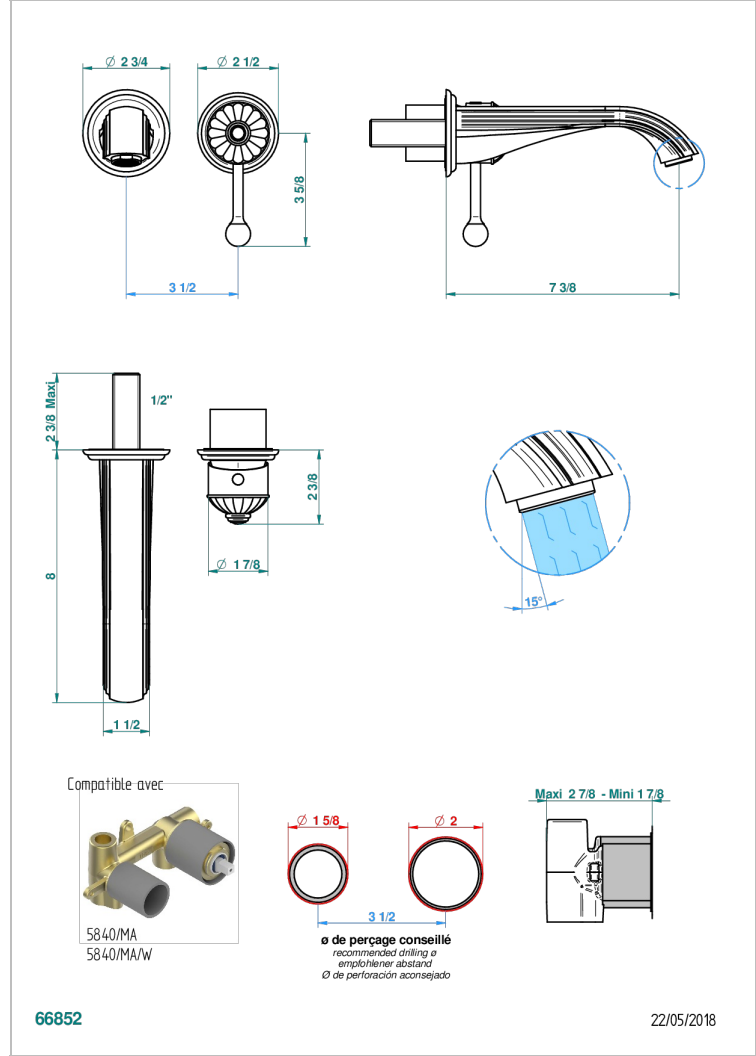

VOGUE OJO DE TIGRE

A8R-6541B

THG[®]
PARIS

Trim only for Built-in basin mixer with spout (two x 1/2" inlets and one 1/2" outlet), without waste

CARACTERÍSTICAS

- Vogue Ojo de Tigre
- Trim only for Built-in basin mixer with spout (two x 1/2" inlets and one 1/2" outlet), without waste

PRODUCTOS RELACIONADOS

- Ref. G00-5840/MA Parte empotrada para mezclador mural con salida hembra 1/2

ACABADOS DISPONIBLES

Bronce claro - D01
Cerámica negra mate - D30
Cobre viejo mate - H07
Cromo - A02
Cromo / dorado - G02
Cromo mate - C02