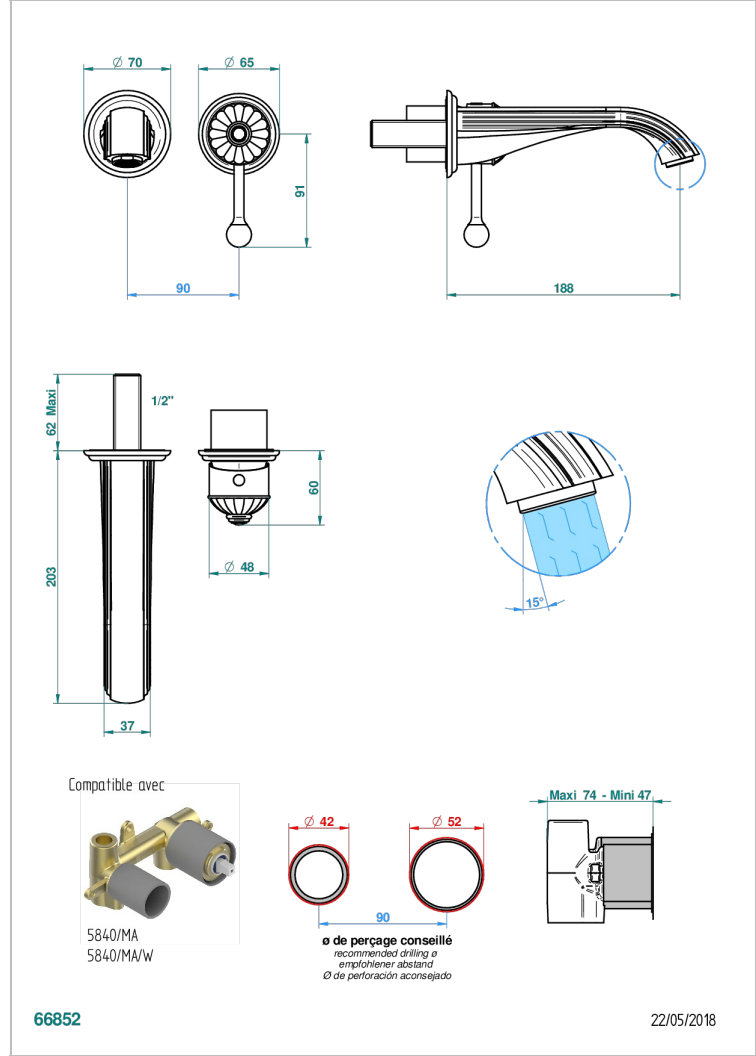

# VOGUE OJO DE TIGRE

A8R-6541B

THG<sup>®</sup>  
PARIS

Trim only for Built-in basin mixer with spout (two x 1/2" inlets and one 1/2" outlet), without waste

## CARACTERÍSTICAS

- Vogue Ojo de Tigre
- Trim only for Built-in basin mixer with spout (two x 1/2" inlets and one 1/2" outlet), without waste

## PRODUCTOS RELACIONADOS

- Ref. G00-5840/MA Parte empotrada para mezclador mural con salida hembra 1/2