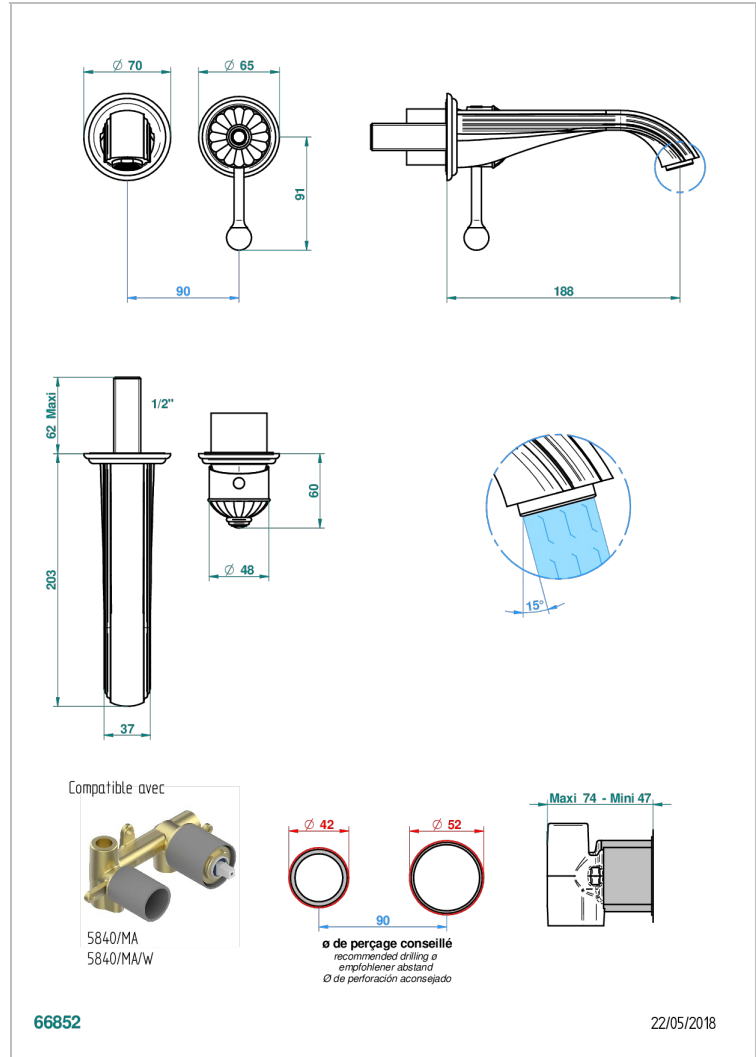

VOGUE TIGER EYE

A8R-6541B

THG[®]
PARIS

Trim only for Built-in basin mixer with spout (two x 1/2" inlets and one 1/2" outlet), without waste

CHARACTERISTIC

- Vogue Tiger Eye
- Trim only for Built-in basin mixer with spout (two x 1/2" inlets and one 1/2" outlet), without waste

RELATED SKU'S

- Ref. G00-5840/MA Rough parts for concealed wall-mounted mixer with 1/2" outlet

AVAILABLE FINITIONS

Antique nickel - H28
Black ceram - D30
Blush PVD - H62
Brass color PVD - H49
Brown bronze color PVD - F33
Gold color PVD - H52