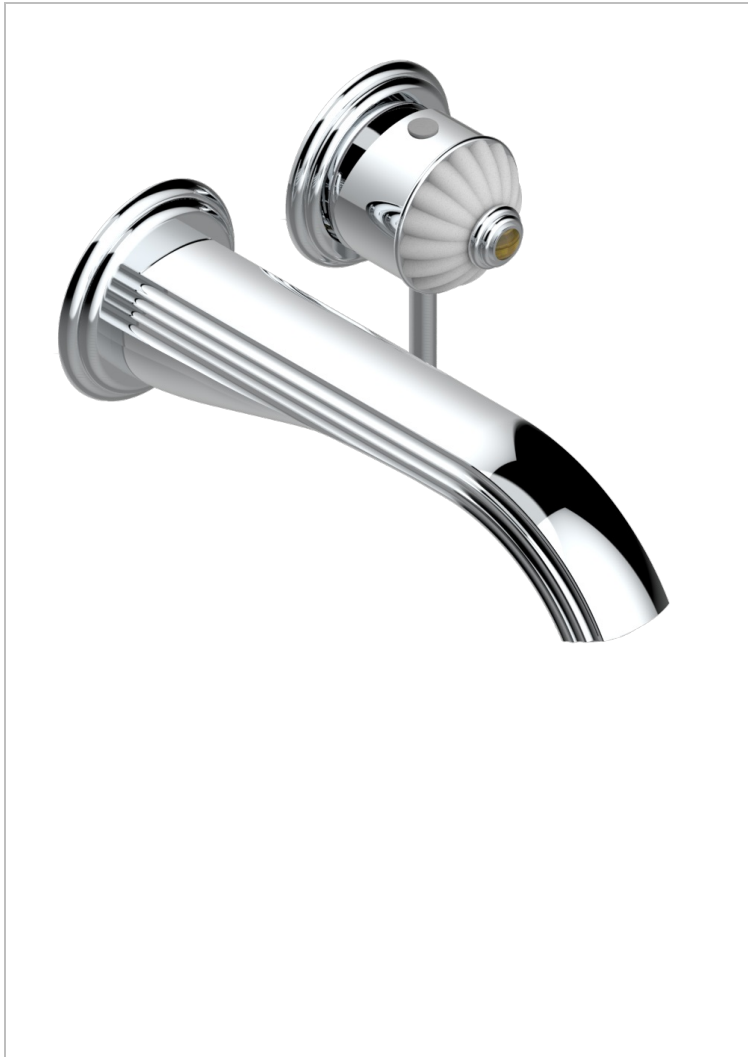

VOGUE TIGER EYE

A8R-6541B

THG[®]
PARIS

Trim only for Built-in basin mixer with spout (two x 1/2" inlets and one 1/2" outlet), without waste

CHARACTERISTIC

- Vogue Tiger Eye
- Trim only for Built-in basin mixer with spout (two x 1/2" inlets and one 1/2" outlet), without waste

RELATED SKU'S

- Ref. G00-5840/MA Rough parts for concealed wall-mounted mixer with 1/2" outlet

AVAILABLE FINITIONS

Antique nickel - H28
Black ceram - D30
Blush PVD - H62
Brass color PVD - H49
Brown bronze color PVD - F33
Gold color PVD - H52

Nickel color PVD - H55
Polished chrome (color finish) - A02
Polished chrome / Polished gold (color finish) - G02
Polished gold (color finish) - F01
Polished nickel - B01
Soft gold - F30

Soft matt gold - F31
Umber PVD - H66
Varnished matt antique red copper (color finish) - H07