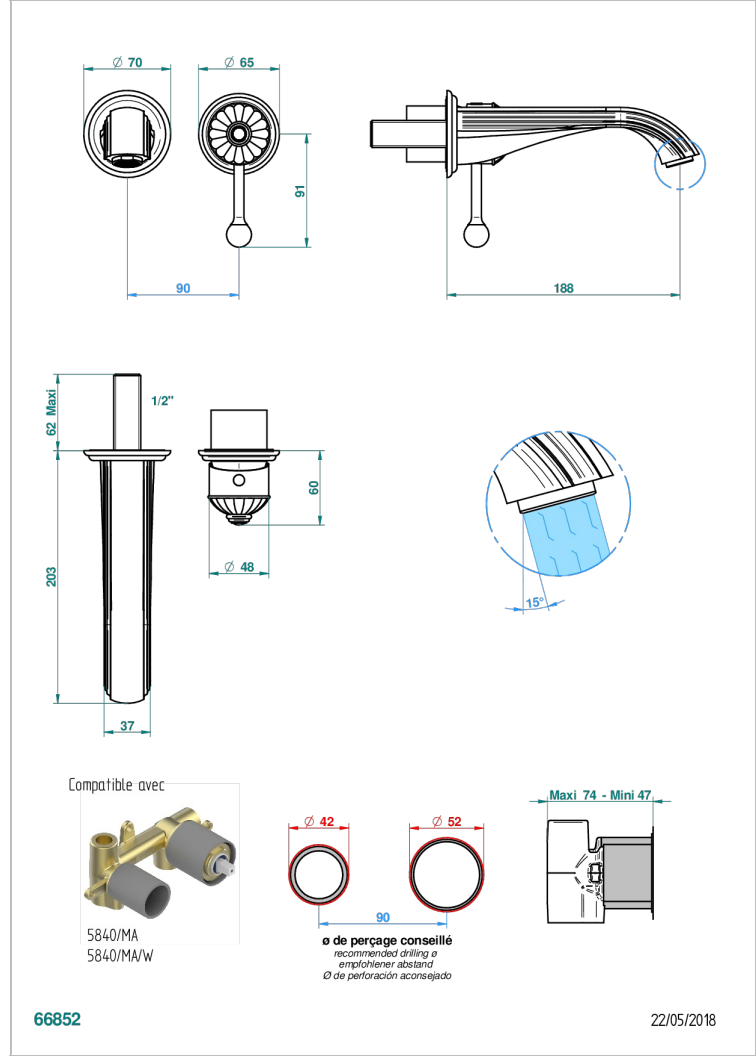

VOGUE TIGER EYE

A8R-6541B

THG[®]
PARIS

Trim only for Built-in basin mixer with spout (two x 1/2" inlets and one 1/2" outlet), without waste

特色

- Vogue Tiger Eye
- Trim only for Built-in basin mixer with spout (two x 1/2" inlets and one 1/2" outlet), without waste

相关的SKU

- Ref. G00-5840/MA 卫浴套装, 含: 入墙式弯管出水管, 1米25强化软管, 触控式花洒和托勾, 美国标准

可选饰面

Black ceram - D30
Blush PVD - H62
Graphite PVD - H64
Matt Umber PVD - H67
Matt blush PVD - H60
Matt graphite PVD - H65

PVD哑光棕铜 - F34
PVD哑光金 - H53
PVD哑光铜 - H50
PVD哑光镍 - H56
PVD抛光铜 - H49
PVD棕铜 - F33