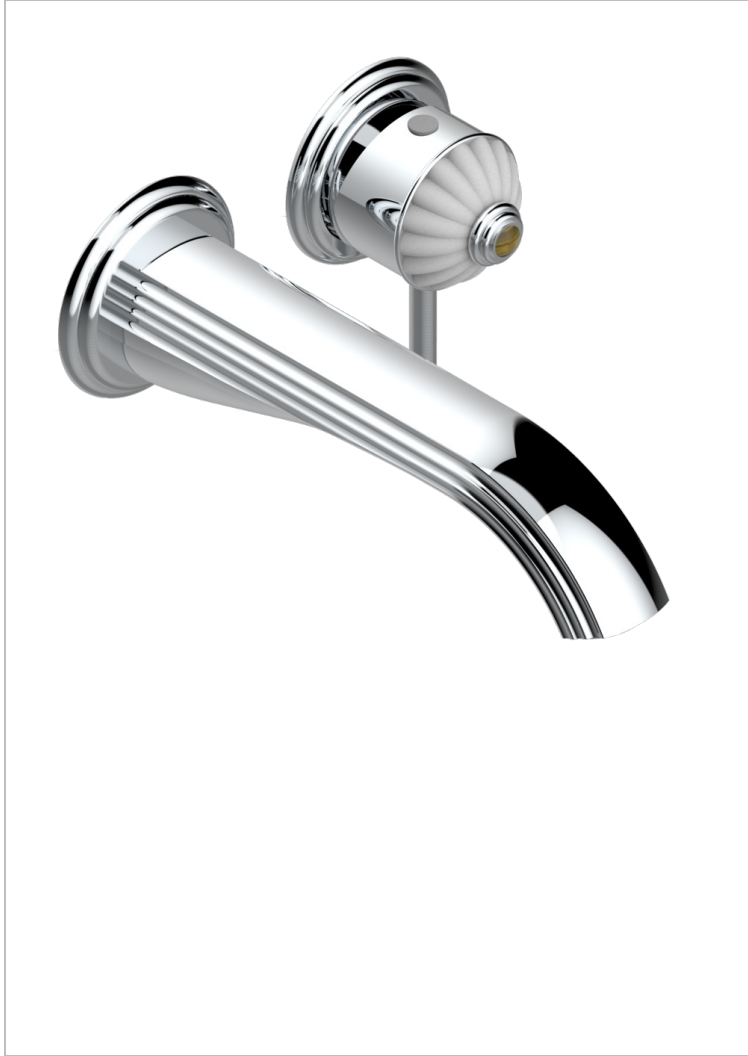

VOGUE TIGER EYE

A8R-6541B

THG[®]
PARIS

Trim only for Built-in basin mixer with spout (two x 1/2" inlets and one 1/2" outlet), without waste

特色

- Vogue Tiger Eye
- Trim only for Built-in basin mixer with spout (two x 1/2" inlets and one 1/2" outlet), without waste

相关的SKU

- Ref. G00-5840/MA 卫浴套装, 含: 入墙式弯管出水管, 1米25强化软管, 触控式花洒和托勾, 美国标准

可选饰面

Black ceram - D30
Blush PVD - H62
Graphite PVD - H64
Matt Umber PVD - H67
Matt blush PVD - H60
Matt graphite PVD - H65

PVD哑光棕铜 - F34
PVD哑光金 - H53
PVD哑光铜 - H50
PVD哑光镍 - H56
PVD抛光铜 - H49
PVD棕铜 - F33

PVD金色 - H52
PVD镍 - H55
Umber PVD - H66
哑光复古铜 - H07
哑光浅金 - F31
哑光金 - F07

哑光铬 - C02
哑光镍 - C01
复古镍 - H28
抛光金 (24K金) - F01
抛光铬 - A02
抛光铬/抛光金 - G02

抛光镍 - B01
浅金 - F30
漆面铜 - D01