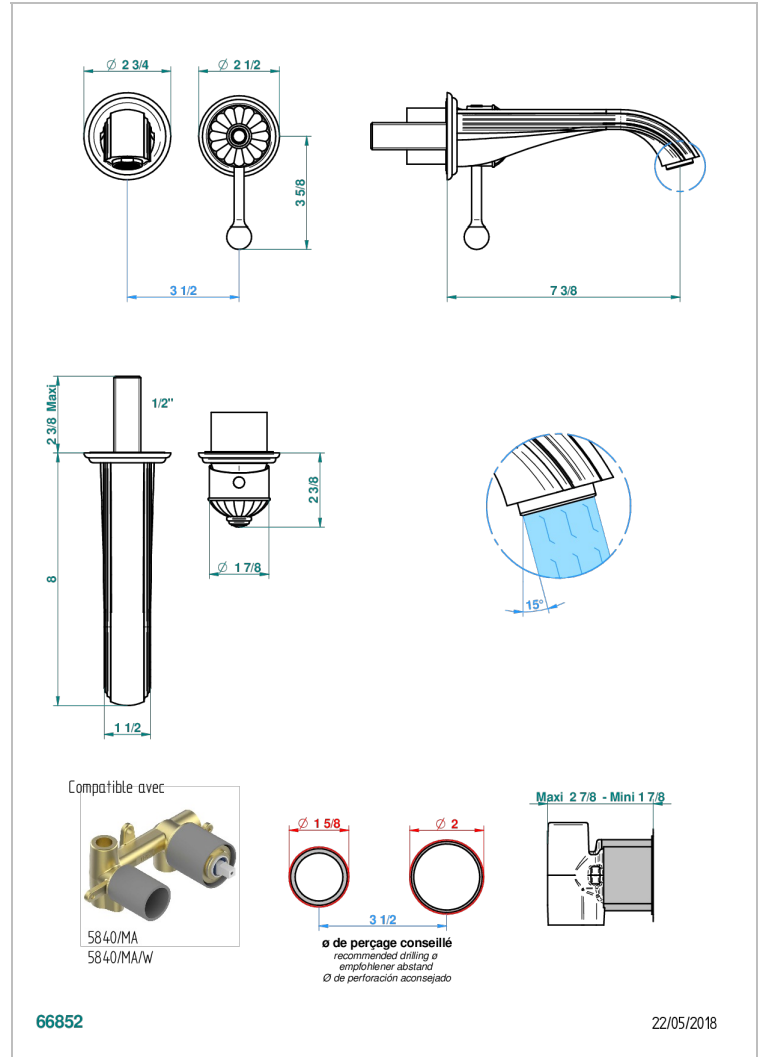

VOGUE OJO DE TIGRE

A8R-6541B

THG
PARIS

Trim only for Built-in basin mixer with spout (two x 1/2" inlets and one 1/2" outlet), without waste

CARACTERÍSTICAS

- Vogue Ojo de Tigre
- Trim only for Built-in basin mixer with spout (two x 1/2" inlets and one 1/2" outlet), without waste

PRODUCTOS RELACIONADOS

- Ref. G00-5840/MA Parte empotrada para mezclador mural con salida hembra 1/2

ACABADOS DISPONIBLES

Bronce claro - D01
Cerámica negra mate - D30
Cobre viejo mate - H07
Cromo - A02
Cromo / dorado - G02
Cromo mate - C02