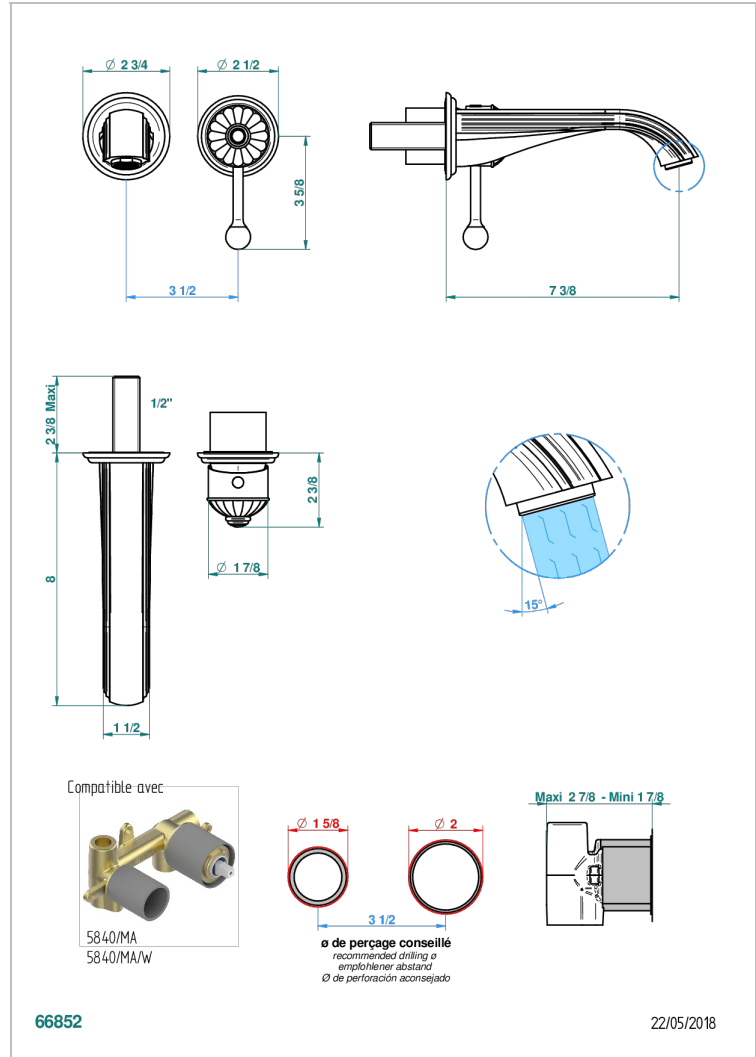

VOGUE TIGER EYE

A8R-6541B

THG[®]
PARIS

Trim only for Built-in basin mixer with spout (two x 1/2" inlets and one 1/2" outlet), without waste

CHARACTERISTIC

- Vogue Tiger Eye
- Trim only for Built-in basin mixer with spout (two x 1/2" inlets and one 1/2" outlet), without waste

RELATED SKU'S

- Ref. G00-5840/MA Rough parts for concealed wall-mounted mixer with 1/2" outlet

AVAILABLE FINITIONS

Antique nickel - H28
Black ceram - D30
Blush PVD - H62
Brass color PVD - H49
Brown bronze color PVD - F33
Gold color PVD - H52

Nickel color PVD - H55
Polished chrome (color finish) - A02
Polished chrome / Polished gold (color finish) - G02
Polished gold (color finish) - F01
Polished nickel - B01
Soft gold - F30

Soft matt gold - F31
Umber PVD - H66
Varnished matt antique red copper (color finish) - H07