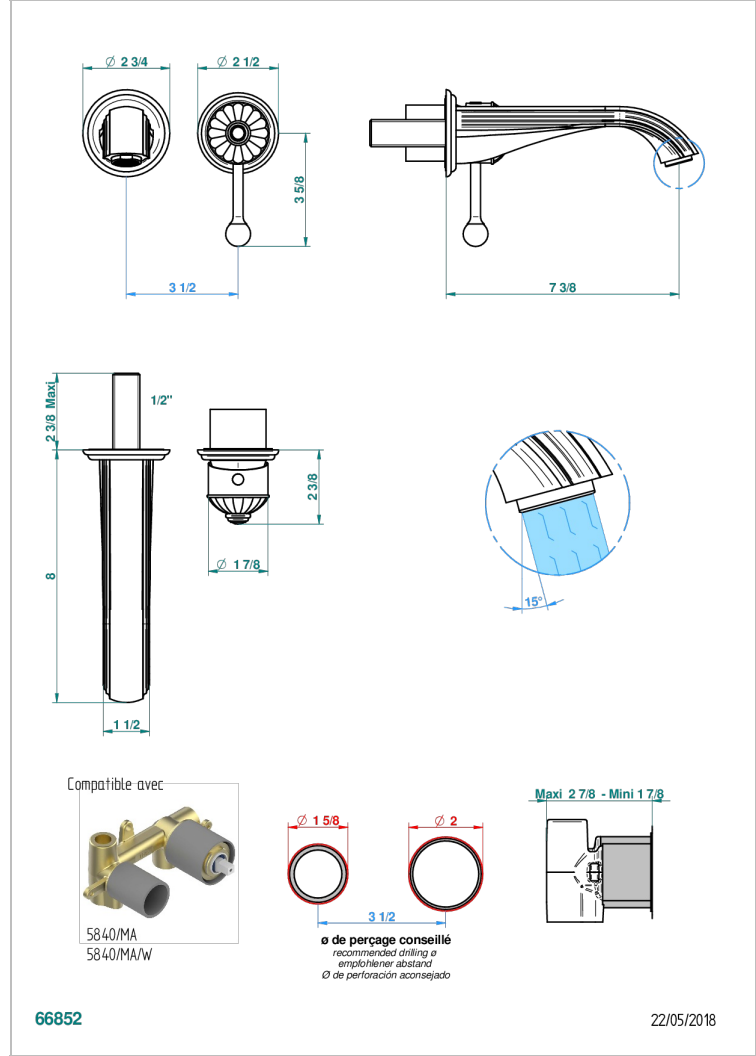

VOGUE TIGER EYE

A8R-6541B

THG[®]
PARIS

Trim only for Built-in basin mixer with spout (two x 1/2" inlets and one 1/2" outlet), without waste

特色

- Vogue Tiger Eye
- Trim only for Built-in basin mixer with spout (two x 1/2" inlets and one 1/2" outlet), without waste

相关的SKU

- Ref. G00-5840/MA 卫浴套装, 含: 入墙式弯管出水管, 1米25强化软管, 触控式花洒和托勾, 美国标准

可选饰面

Black ceram - D30
Blush PVD - H62
Graphite PVD - H64
Matt Umber PVD - H67
Matt blush PVD - H60
Matt graphite PVD - H65

PVD哑光棕铜 - F34
PVD哑光金 - H53
PVD哑光铜 - H50
PVD哑光镍 - H56
PVD抛光铜 - H49
PVD棕铜 - F33