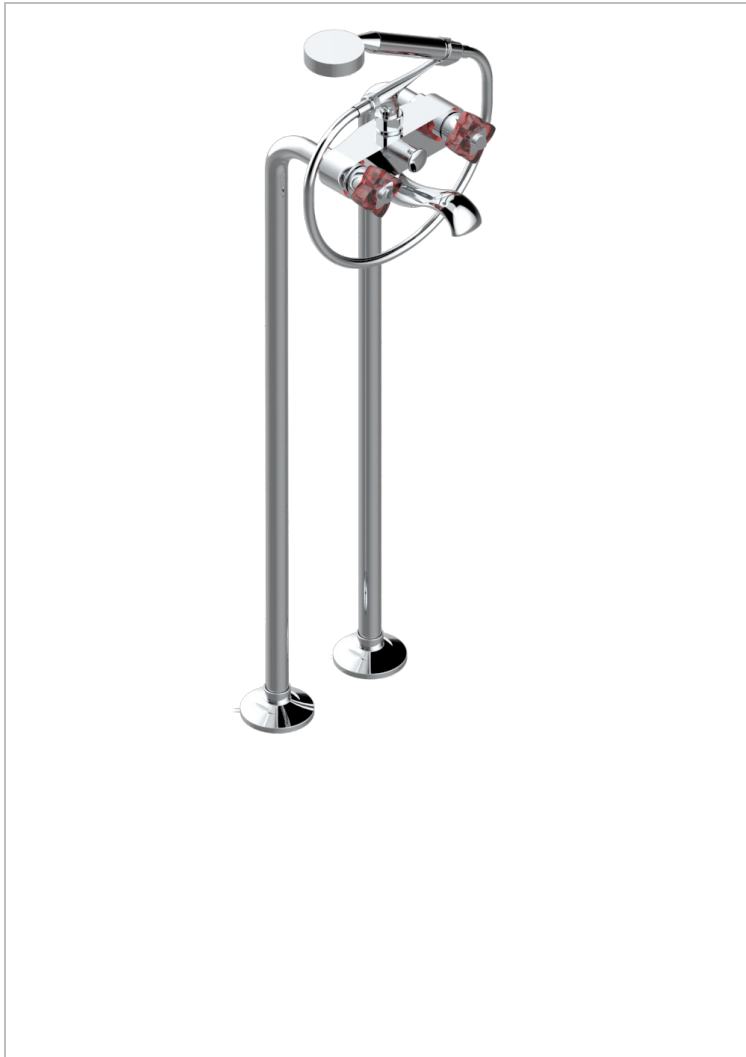

# PETALE DE CRISTAL - RED CRYSTAL

U6C-13CS

Bath shower tub filler with floor risers

THG<sup>®</sup>  
PARIS

## CHARACTERISTIC

- ACS : 21ACCLY034

## AVAILABLE FINITIONS

Black ceram - D30

Blush PVD - H62

Brass color PVD - H49

Brown bronze color PVD - F33

Chrome polished - A02

Chrome polished / gold polished - G02

Copper antique matt, coated - H07