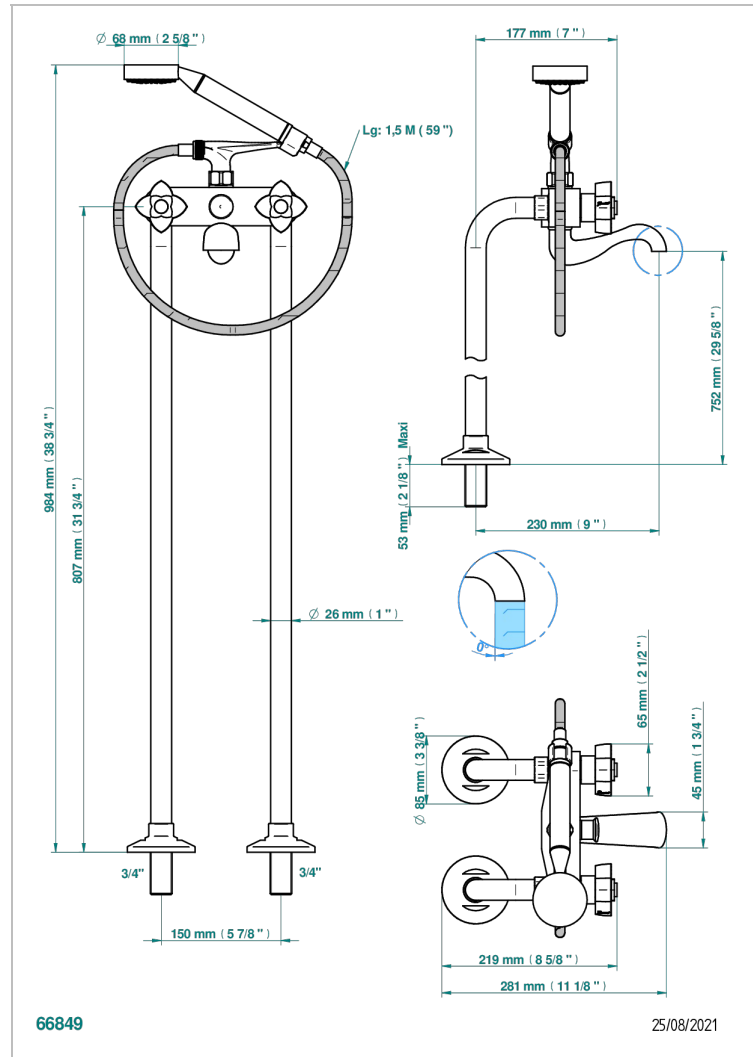

# PETALE DE CRISTAL - RED CRYSTAL

U6C-13CS

Bath shower tub filler with floor risers

THG<sup>®</sup>  
PARIS

## CHARACTERISTIC

- ACS : 21ACCLY034