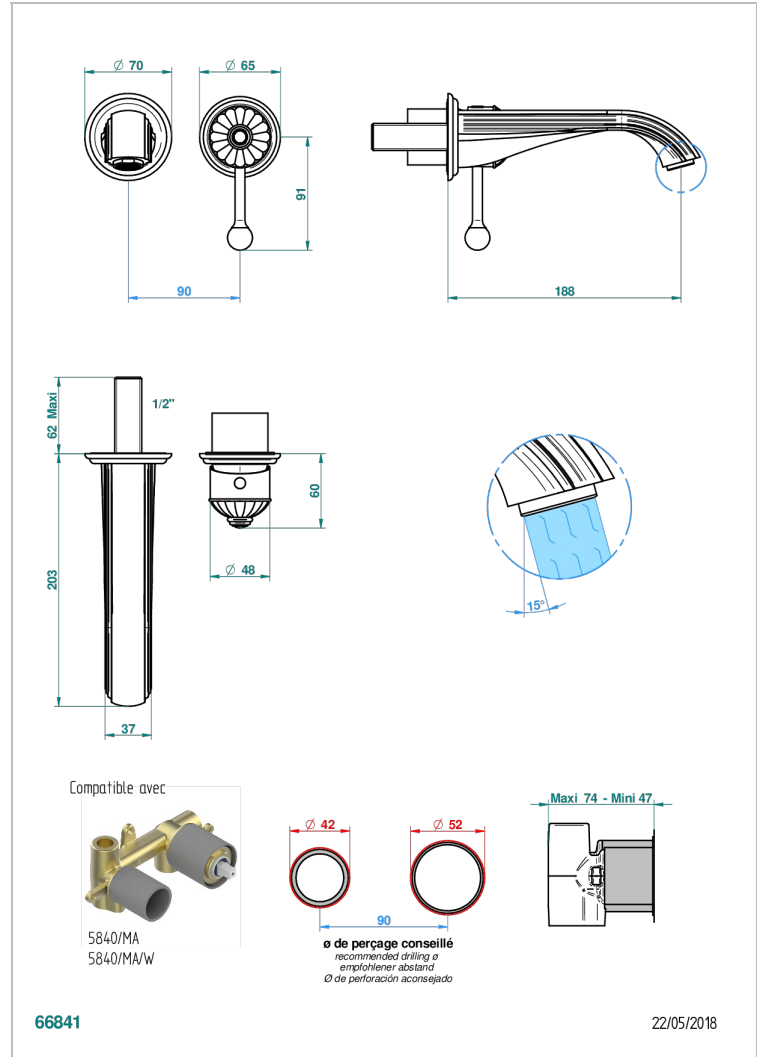

VOGUE BLACK ONYX

A8P-6541B

THG[®]
PARIS

Trim only for Built-in basin mixer with spout (two x 1/2" inlets and one 1/2" outlet), without waste

CHARACTERISTIC

- Vogue black onyx
- Trim only for Built-in basin mixer with spout (two x 1/2" inlets and one 1/2" outlet), without waste

RELATED SKU'S

- Ref. G00-5840/MAUS Rough parts for concealed wall-mounted mixer with 1/2" outlet

AVAILABLE FINITIONS

Black ceram - D30
Blush PVD - H62
Brass color PVD - H49
Brown bronze color PVD - F33
Chrome polished - A02
Chrome polished / gold polished - G02