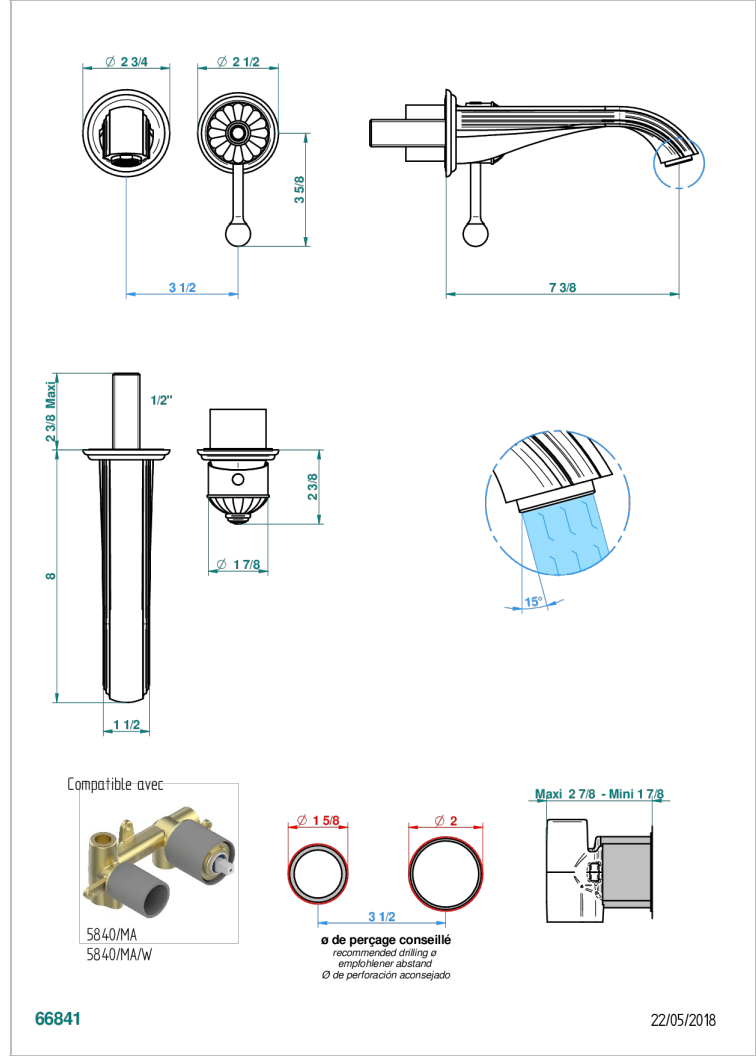

VOGUE BLACK ONYX

A8P-6541B

THG[®]
PARIS

Trim only for Built-in basin mixer with spout (two x 1/2" inlets and one 1/2" outlet), without waste

CHARACTERISTIC

- Vogue black onyx
- Trim only for Built-in basin mixer with spout (two x 1/2" inlets and one 1/2" outlet), without waste

RELATED SKU'S

- Ref. G00-5840/MAUS Rough parts for concealed wall-mounted mixer with 1/2" outlet

AVAILABLE FINITIONS

Black ceram - D30
Blush PVD - H62
Brass color PVD - H49
Brown bronze color PVD - F33
Chrome polished - A02
Chrome polished / gold polished - G02