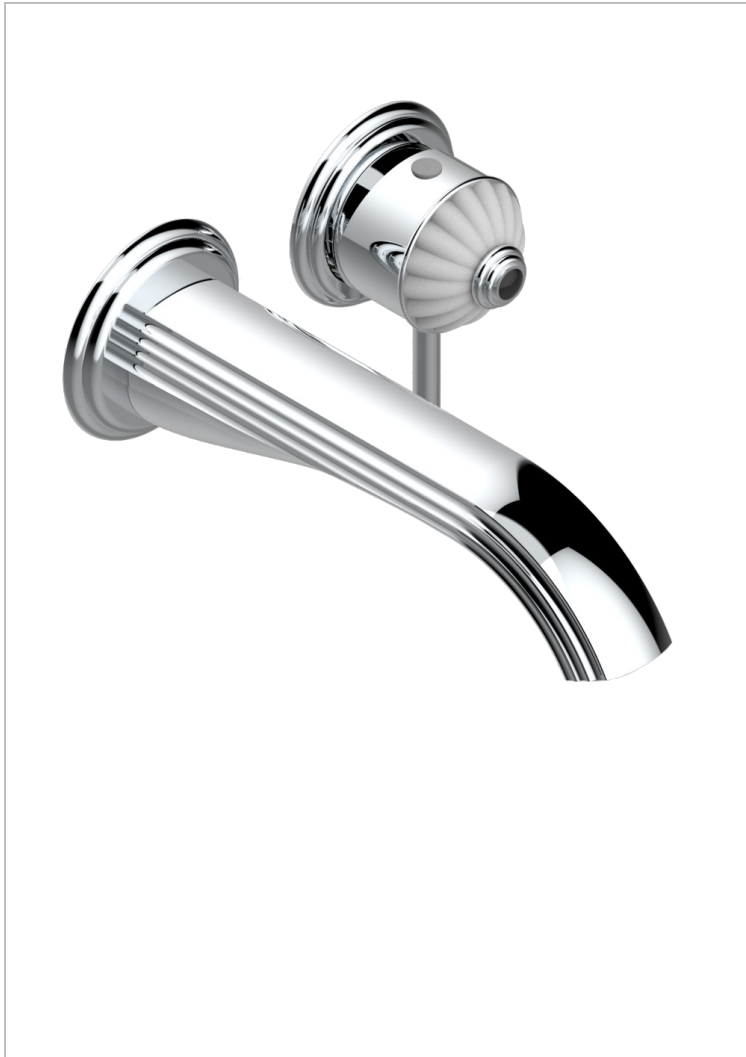

VOGUE BLACK ONYX

A8P-6541B

THG
PARIS

Trim only for Built-in basin mixer with spout (two x 1/2" inlets and one 1/2" outlet), without waste

CHARACTERISTIC

- Vogue black onyx
- Trim only for Built-in basin mixer with spout (two x 1/2" inlets and one 1/2" outlet), without waste

RELATED SKU'S

- Ref. G00-5840/MA/W Rough parts for concealed wall-mounted mixer with 1/2" outlet, for WC douche - WRAS approved

AVAILABLE FINITIONS

Antique nickel - H28
Black ceram - D30
Blush PVD - H62
Brass color PVD - H49
Brown bronze color PVD - F33
Gold color PVD - H52

Nickel color PVD - H55
Polished chrome (color finish) - A02
Polished chrome / Polished gold (color finish) - G02
Polished gold (color finish) - F01
Polished nickel - B01
Soft gold - F30

Soft matt gold - F31
Umber PVD - H66
Varnished matt antique red copper (color finish) - H07