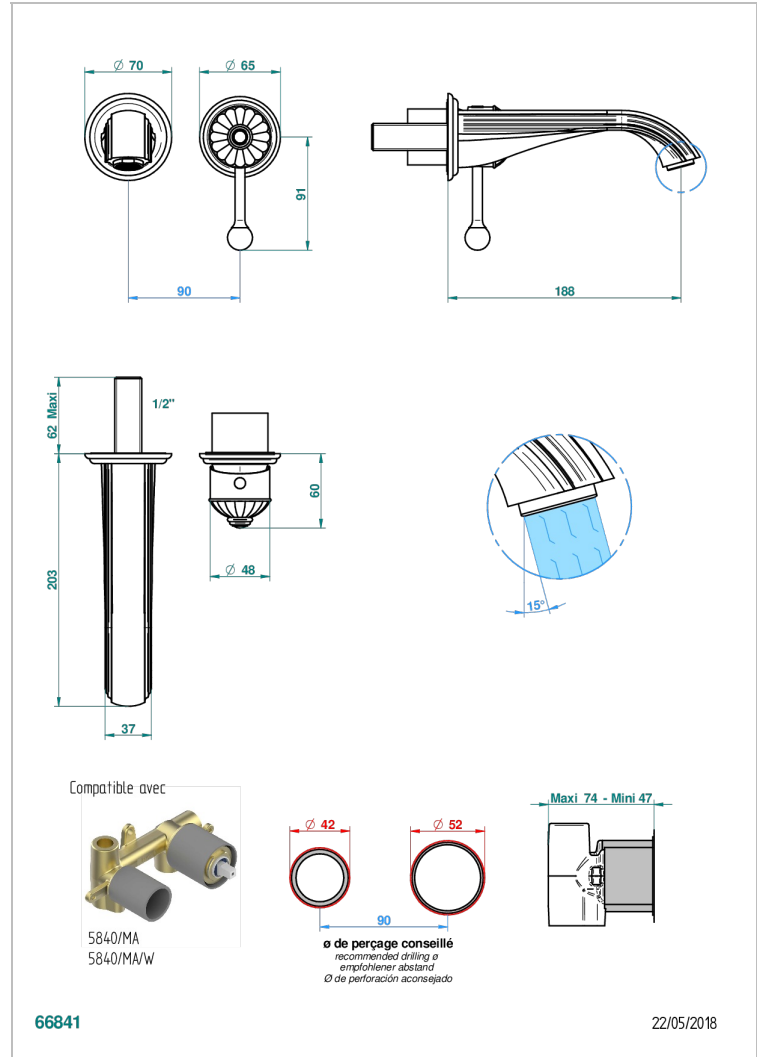

VOGUE BLACK ONYX

A8P-6541B

THG
PARIS

Trim only for Built-in basin mixer with spout (two x 1/2" inlets and one 1/2" outlet), without waste

CHARACTERISTIC

- Vogue black onyx
- Trim only for Built-in basin mixer with spout (two x 1/2" inlets and one 1/2" outlet), without waste

RELATED SKU'S

- Ref. G00-5840/MA/W Rough parts for concealed wall-mounted mixer with 1/2" outlet, for WC douche - WRAS approved

AVAILABLE FINITIONS

Antique nickel - H28
Black ceram - D30
Blush PVD - H62
Brass color PVD - H49
Brown bronze color PVD - F33
Gold color PVD - H52